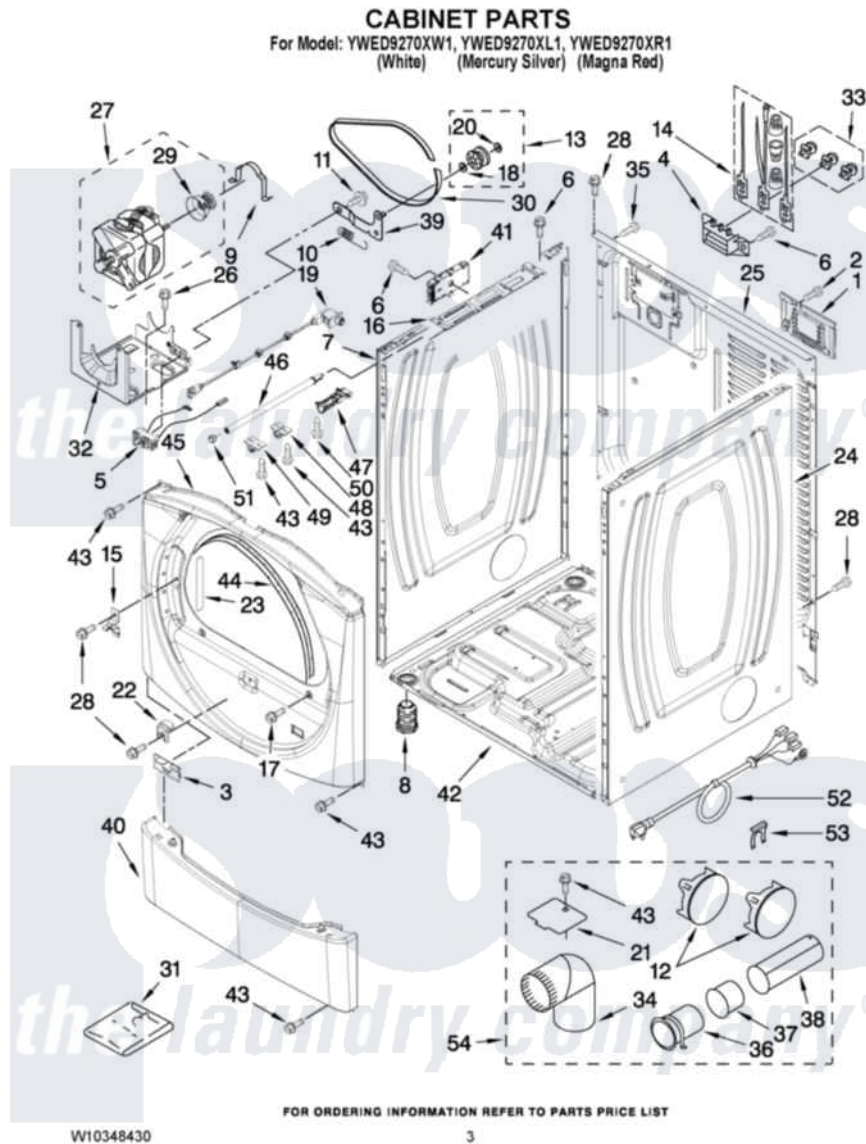

# Whirlpool YWED9270XW1 02 - CABINET PARTS

Whirlpool [Residential Whirlpool YWED9270XW1 Dryer Parts](#) Parts Diagram 02 - CABINET PARTS  
Click on the part number to view part

Item	Original Part Number	Replaced By	Status	Part Description
1	W10286180	<a href="#">W10119283</a>		Cover, Terminal Block
2	3390814	<a href="#">90767</a>		Screw, 8A X 3/8 HeX Washer Head Tapping
3	<a href="#">8519459</a>			Clip, Toe Panel
4	<a href="#">3397659</a>			Block, Terminal
5	W10246525	<a href="#">W10314253</a>		Switch, Assembly Broken Belt
6	<a href="#">90767</a>			Screw, 8A X 3/8 HeX Washer Head Tapping
7	<a href="#">8565054</a>			Panel, Side
"	<a href="#">W10251218</a>			Panel, Side
"	<a href="#">W10251216</a>			Panel, Side
8	3392100	<a href="#">49621</a>		Feet-Leveling
NI	<a href="#">279810</a>			Foot-Optional
9	<a href="#">660658</a>			Clamp, Motor Mounting 343481 685441
10	<a href="#">3387374</a>			Spring, Idler
11	<a href="#">3389420</a>			Retainer-Idler 1/4-20 X 1/16