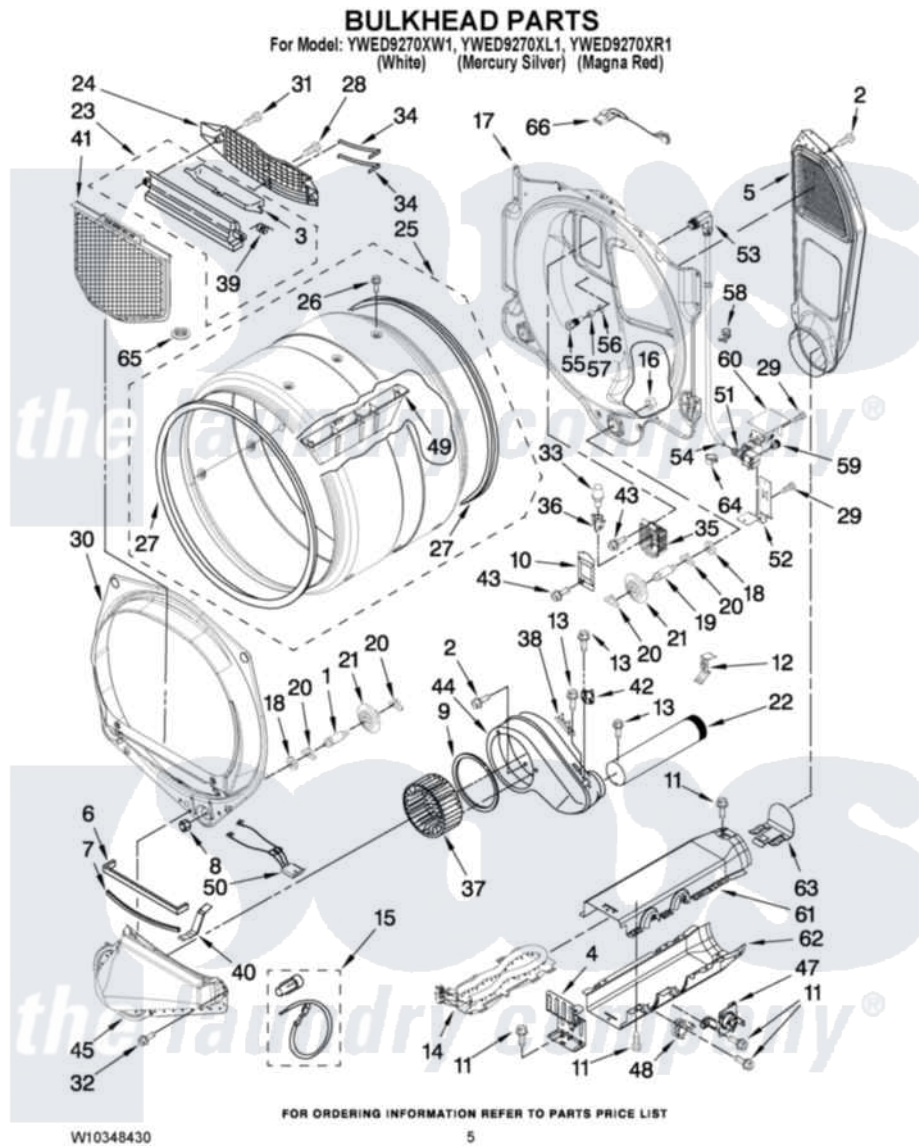

Whirlpool YWED9270XW1 03 - BULKHEAD PARTS

Whirlpool [Residential Whirlpool YWED9270XW1 Dryer Parts](#) Parts Diagram 03 - BULKHEAD PARTS
Click on the part number to view part

Item	Original Part Number	Replaced By	Status	Part Description
1	8575324	W10359271		Shaft, Drum Roller Threads
2	3390647	488729		Screw
3	W10153413			Door, Lint Screen
4	8066099			Bracket, Heater Box
5	697354	3387911		Duct-Air
6	697813			Seal, Outlet Housing
7	697814	697813		Seal, Outlet Housing
8	3934666	W10080210		Nut, 3/8 X 16
9	697770			Seal, Cover Plate Blower Housing
10	3402841	8532165		Lens, Drum Light
11	693995			Screw, Hex Head
12	8572105			Retainer, Toe Panel
13	8533971	90767		Screw, 8A X 3/8 HeX Washer Head Tapping
14	8544771			Heater Element
15	279457			Wire Kit, Terminal