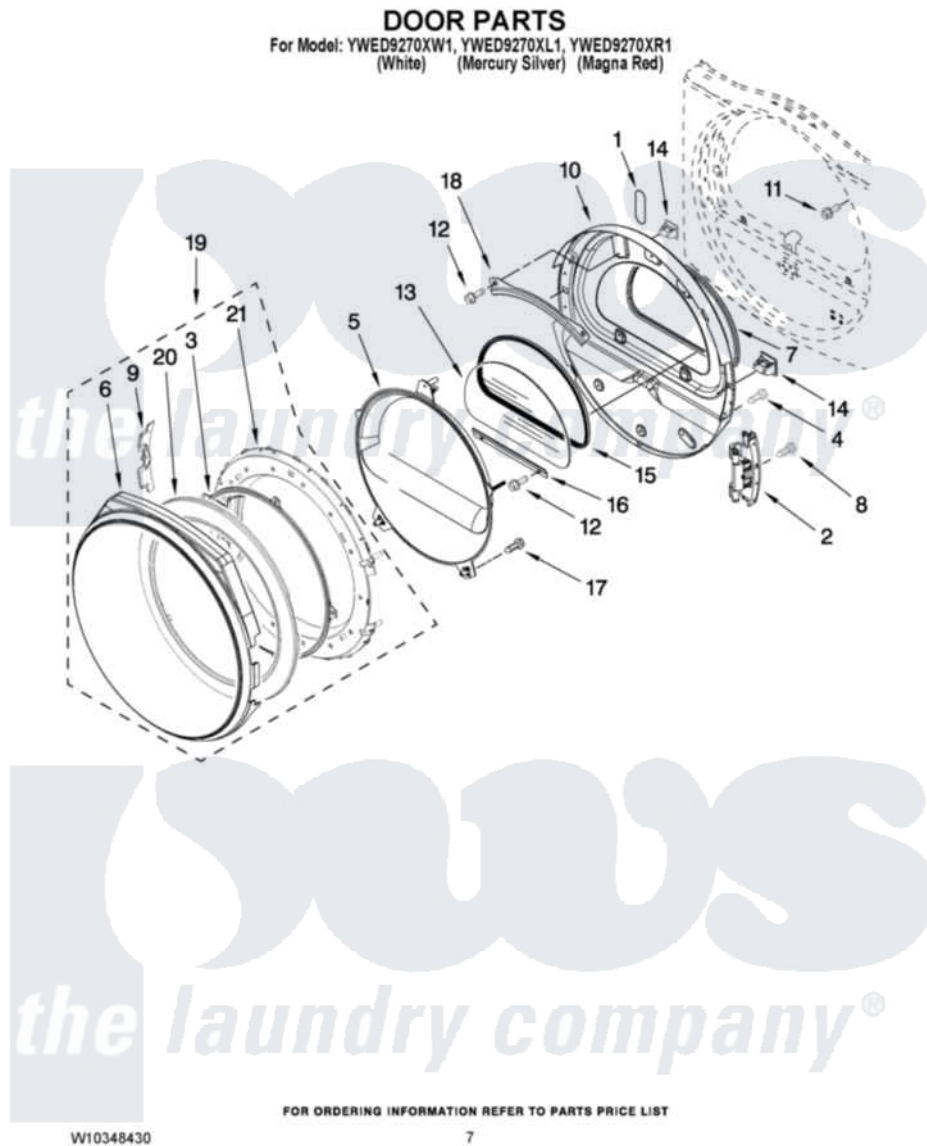

Whirlpool YWED9270XW1 04 - DOOR PARTS

Whirlpool [Residential Whirlpool YWED9270XW1 Dryer Parts](#) Parts Diagram 04 - DOOR PARTS
 Click on the part number to view part

Item	Original Part Number	Replaced By	Status	Part Description
1	W10256915			Label, Hinge Hole Cover
2	W10304672	8578887		Door Hinge Assembly
3	N/P		Not Available	SCREEN, DOOR (NOT SERVICEABLE SPERATELY, ORDER ITEM. 19)
4	8534044			Screw, 8-18 X 1/2
5	W10215764			Door, Intermediate Stationary
6	W10215757			Trim, Door Ring Outer
"	W10215823			Door Trim Outer Ring
"	W10215824			Door Trim Outer Ring
7	W10163915			Door Seal
8	W10159996			Screw, 10-24 X 25/64
9	W10215766			Door Trim, Hinge Cover
"	W10215825			Door Trim, Hinge Cover
"	W10215826			Door Trim, Hinge Cover
10	W10270215			Door Assembly Inner
11	355515			Screw, 8-18 X 11/16

12	3393258	3373329D	Screw
13	W10286878		Window
14	690081	279570	Latch
15	8579663		Seal, Window
16	8519354		Retainer-Window
17	8534022		Screw, 8-18 X 1/16
18	8519356		Retainer-Window
19	W10215756		Door Assembly Outer
"	W10215830		Door Assembly Outer
"	W10215831		Door Assembly Outer
20	N/P	Not Available	TRIM-DOOR INNER RING (NOT SERVICEABLE SEPERATELY, ORDER ITEM. 19)
21	W10215762	W10431338	Door