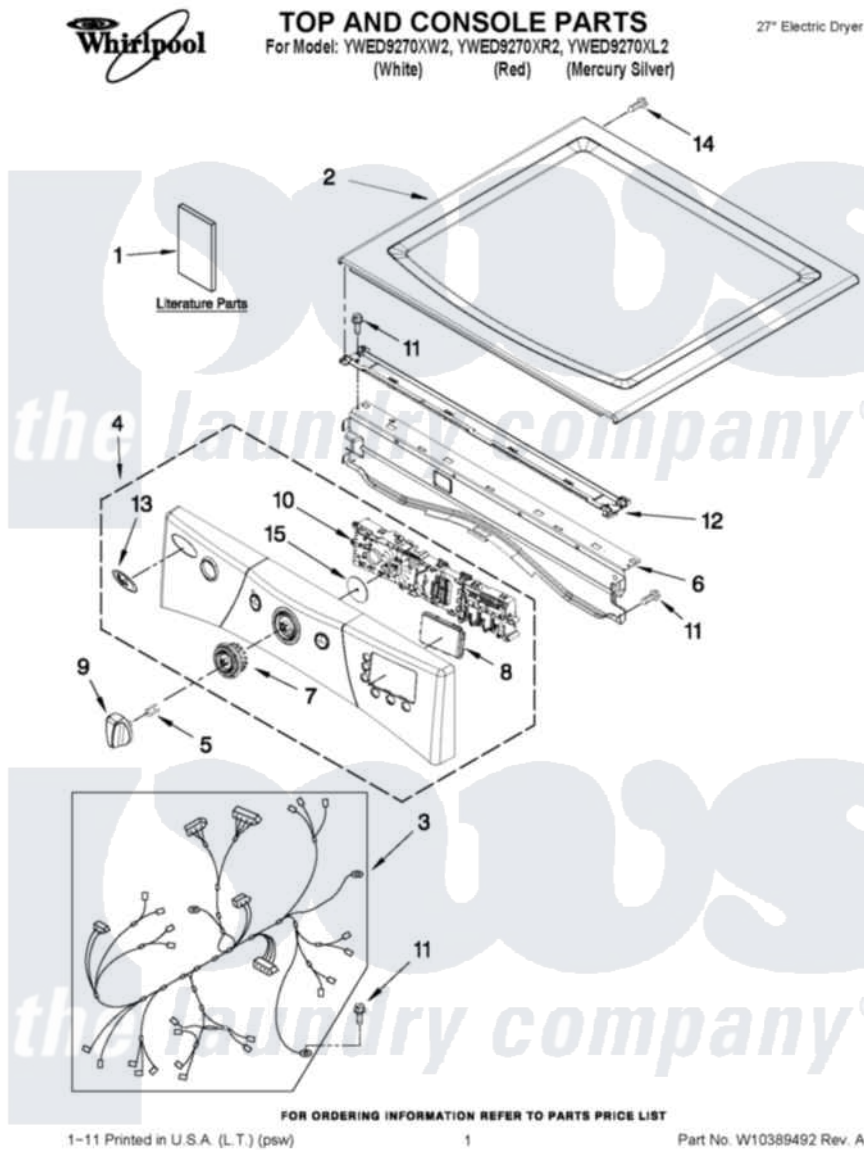

Whirlpool YWED9270XW2 01 - TOP AND CONSOLE PARTS

Whirlpool Residential Whirlpool YWED9270XW2 Dryer Parts Parts Diagram 01 - TOP AND CONSOLE PARTS
 Click on the part number to view part

Item	Original Part Number	Replaced By	Status	Part Description
1	W10293937		Not Available	USE & CARE GUIDE
"	W10340328		Not Available	TECH SHEET
"	W10240584		Not Available	INSTALLATION, INSTRUCTION
2	W10336080			Top
"	W10336090			Top
"	W10336091			Top
3	W10278760		Not Available	HARNES, MAIN
4	W10329850	W10215462		Panel, Console
"	W10329852	W10215463		Panel, Console
"	W10329851	W10215464		Panel, Console
5	W10153920			Spring, Knob
6	8565237			Bracket, Console
7	W10237301			Cycle, Light Guide
8	W10212742			Window, Led Display
9	W10215781			Knob Assembly
"	W10247262			Knob Assembly

10	W10215476	W10418068	Control-Elec
11	3390647	488729	Screw
12	W10266747		Channel-Water, Dryer
13	W10117943	8303811	Badge, Assembly
14	3400238		Screw, 2-28 X 1/2
15	8572039		Seal, User Interface