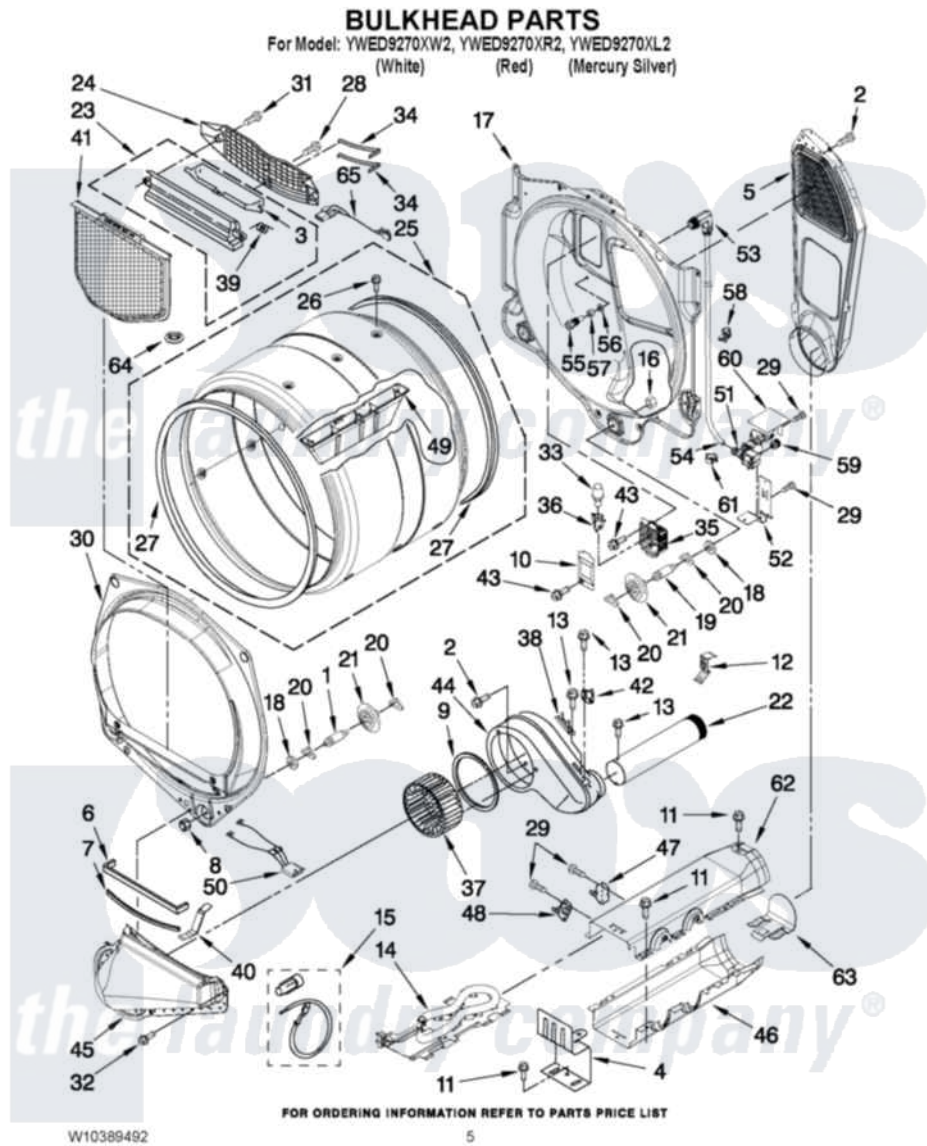

Whirlpool YWED9270XW2 03 - BULKHEAD PARTS

Whirlpool [Residential Whirlpool YWED9270XW2 Dryer Parts](#) Parts Diagram 03 - BULKHEAD PARTS
Click on the part number to view part

Item	Original Part Number	Replaced By	Status	Part Description
1	W10359271			Shaft, Drum Roller Threads
2	3390647	488729		Screw
3	W10153413			Door, Lint Screen
4	8066099			Bracket, Heater Box
5	697354	3387911		Duct-Air
6	697813			Seal, Outlet Housing
7	697814	697813		Seal, Outlet Housing
8	3934666	W10080210		Nut, 3/8 X 16
9	697770			Seal, Cover Plate Blower Housing
10	3402841	8532165		Lens, Drum Light
11	693995			Screw, Hex Head
12	8572105			Retainer, Toe Panel
13	8533971	90767		Screw, 8A X 3/8 HeX Washer Head Tapping
14	8544771			Heater Element
15	279457			Wire Kit, Terminal