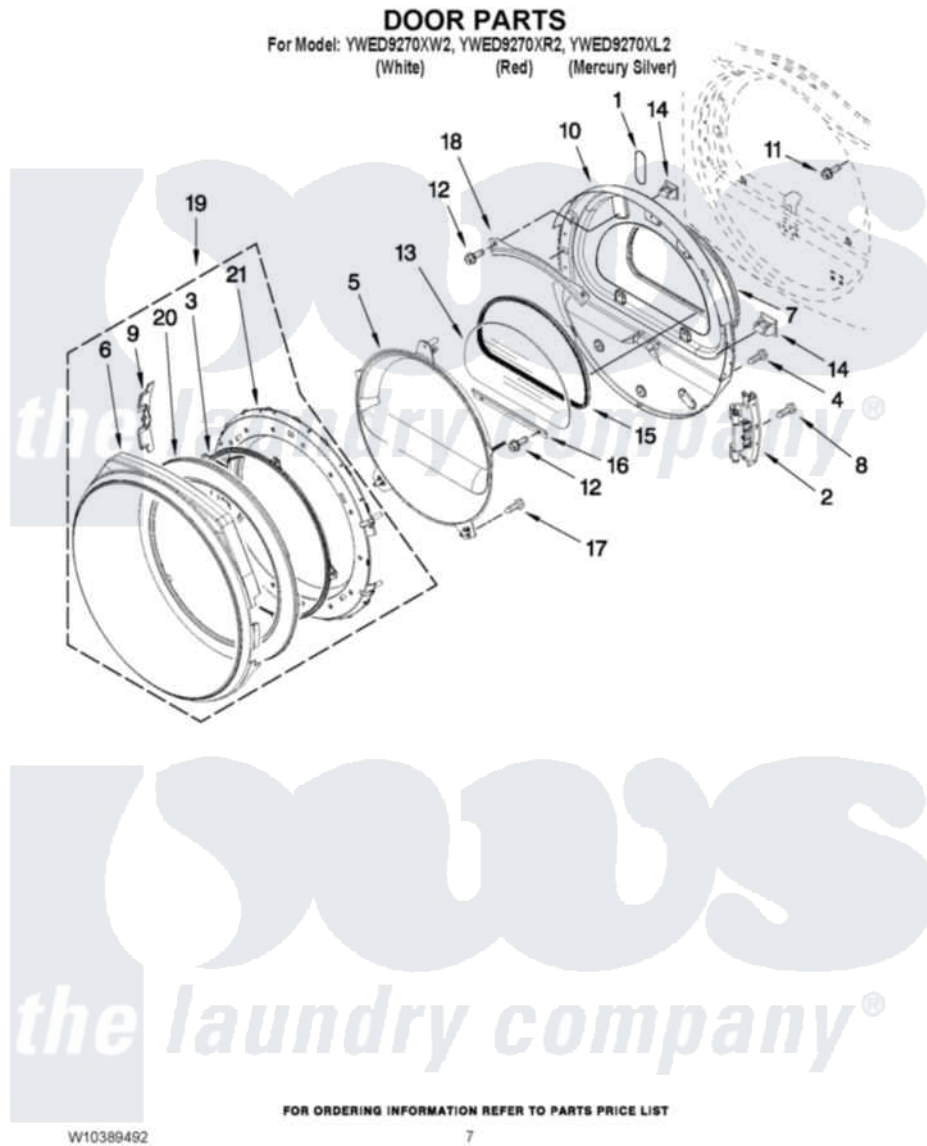

Whirlpool YWED9270XW2 04 - DOOR PARTS

Whirlpool [Residential Whirlpool YWED9270XW2 Dryer Parts](#) Parts Diagram 04 - DOOR PARTS
 Click on the part number to view part

Item	Original Part Number	Replaced By	Status	Part Description
1	W10256915			Label, Hinge Hole Cover
"	W10085230			Label, Hinge Hole Cover
2	W10304672	8578887		Door Hinge Assembly
3	N/P		Not Available	SCREEN, DOOR (NOT SERVICEABLE SPERATELY, ORDER ITEM. 19)
4	8534044			Screw, 8-18 X 1/2
5	W10215764			Door, Intermediate Stationary
6	W10215757			Trim, Door Ring Outer
"	W10215824			Door Trim Outer Ring
"	W10215823			Door Trim Outer Ring
7	W10163915			Door Seal
8	W10159996			Screw, 10-24 X 25/64
9	W10215766			Door Trim, Hinge Cover
"	W10215826			Door Trim, Hinge Cover
"	W10215825			Door Trim, Hinge Cover
10	W10363674			Door Assembly

11	355515		Screw, 8-18 X 11/16
12	3393258	3373329D	Screw
13	W10286878		Window
14	690081	279570	Latch
15	8579663		Seal, Window
16	8519354		Retainer-Window
17	8534022		Screw, 8-18 X 1/16
18	8519356		Retainer-Window
19	W10215756		Door Assembly Outer
"	W10215831		Door Assembly Outer
"	W10215830		Door Assembly Outer
20	N/P	Not Available	TRIM-DOOR INNER RING (NOT SERVICEABLE SEPERATELY, ORDER ITEM. 19)
21	W10215762	W10431338	Door