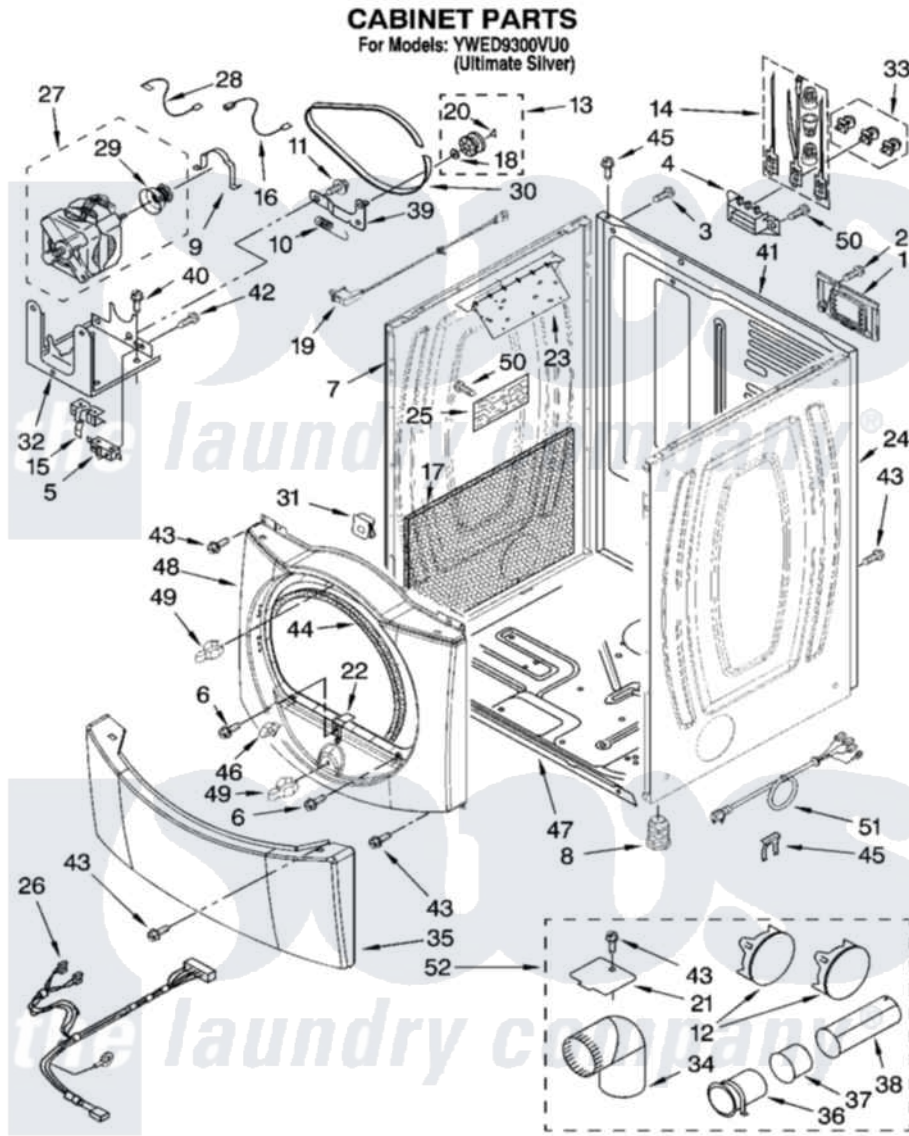

# Whirlpool YWED9300VU0 02 - CABINET PARTS

W10221758

3

Whirlpool [Residential Whirlpool YWED9300VU0 Dryer Parts](#) Parts Diagram 02 - CABINET PARTS  
 Click on the part number to view part

Item	Original Part Number	Replaced By	Status	Part Description
1	8576583	<a href="#">W10119283</a>		Cover, Terminal Block
2	3390814	<a href="#">90767</a>		Screw, 8A X 3/8 HeX Washer Head Tapping
3	8533974	<a href="#">4331106</a>		Screw, No.10-32 X 7/16
4	<a href="#">3397659</a>			Block, Terminal
5	3394881	<a href="#">279782</a>		Switch-Lid
6	3357011	<a href="#">308685</a>		Side Trim )
7	<a href="#">W10192440</a>			Panel, Side
8	3392100	<a href="#">49621</a>		Feet-Leveling
"	<a href="#">279810</a>			Foot-Optional
9	<a href="#">660658</a>			Clamp, Motor Mounting 343481 685441
10	<a href="#">3387374</a>			Spring, Idler
11	<a href="#">3389420</a>			Retainer-Idler 1/4-20 X 1/16
12	697750	<a href="#">W10470674</a>		Dryer Exhaust Kit
13	3388672	<a href="#">279640</a>		Pulley-ldr
14	<a href="#">279218</a>			Terminal Tinned And Brass