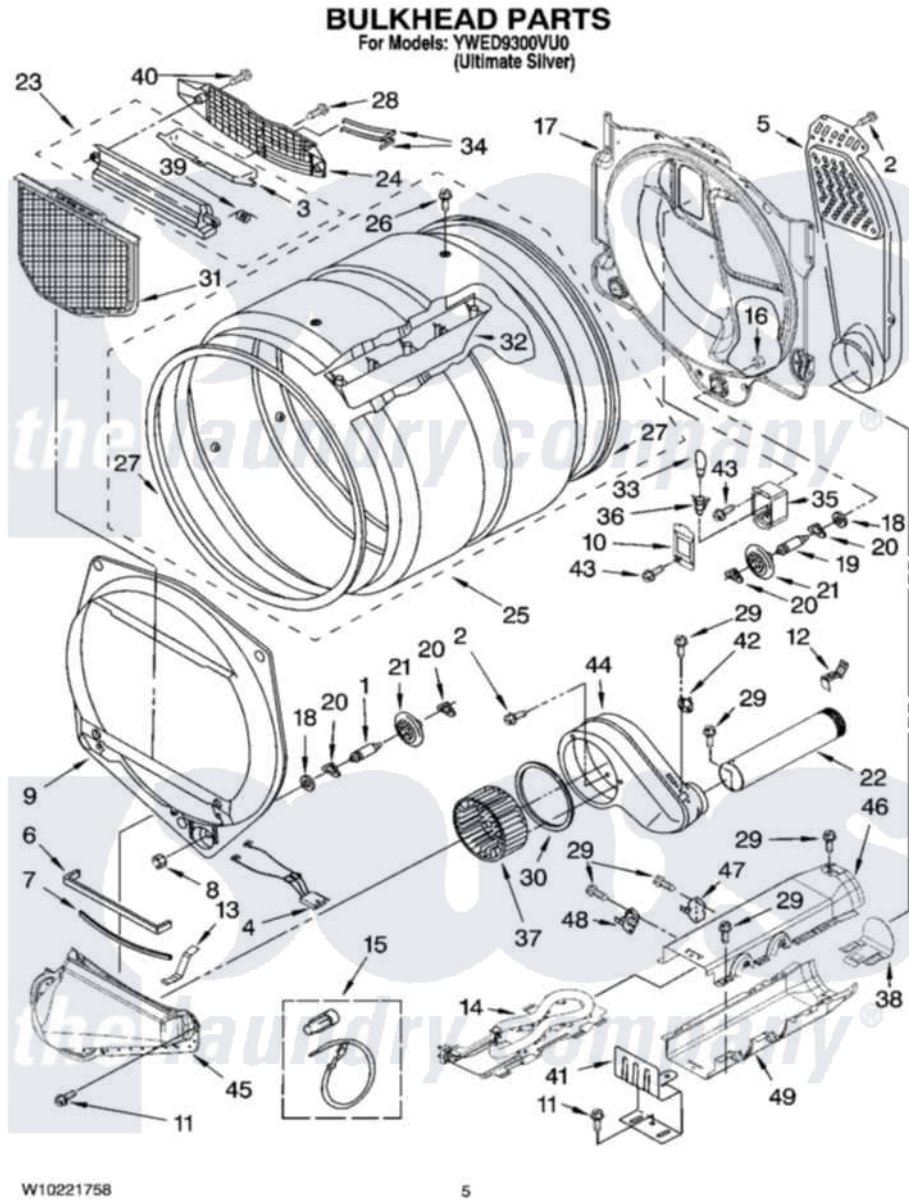

Whirlpool YWED9300VU0 03 - BULKHEAD PARTS

W10221758

5

Whirlpool Residential Whirlpool YWED9300VU0 Dryer Parts Parts Diagram 03 - BULKHEAD PARTS
 Click on the part number to view part

Item	Original Part Number	Replaced By	Status	Part Description
1	8575324	W10359271		Shaft, Drum Roller Threads
2	3390647	488729		Screw
3	3394984	8563758		Door, Lint Screen
4	3406653			Harness, Sensor
5	697354	3387911		Duct-Air
6	697813			Seal, Outlet Housing
7	697814	697813		Seal, Outlet Housing
8	3934666	W10080210		Nut, 3/8 X 16
9	8519245	W10136455		Bulkhead
10	3402841	8532165		Lens, Drum Light
11	489463			Screw, 8-18 X 1/16
12	8572105			Retainer, Toe Panel
13	8066208			Clip-Exhaust
14	8544771			Heater Element
15	279457			Wire Kit, Terminal
16	W10001120	W10080190		Nut, 3/8-16

17	W10080170		Bulkhead, Rear
18	3387459	W10080960	Washer, Support
19	8575325	W10359272	Shaft, Roller Drum Threads
20	690997		Washer, Thrust
21	8536973	W10314173	Support
22	8563745	279936	Kit-Exhst
23	3394985	8563755	Housing, Outlet Assembly
24	8299979		Grill, Outlet Screen Door
25	W10181466		Complete Drum Assembly
26	W10109200		Screw, Baffle Mounting
27	W10166807	280114	Seal
28	695240	488729	Screw
29	8533971	90767	Screw, 8A X 3/8 HeX Washer Head Tapping
30	697770		Seal, Cover Plate Blower Housing
31	W10049370	W10120998	Screen
32	697693	W10113136	Baffle, Drum
33	3406124	22002263	Lamp
34	3387223		Electrode, Sensor
35	8578825		Bracket, Drum Light
36	W10136369		Socket, Drum Light Assembly
37	697772		Wheel, Blower
38	8544776		Flange, Heater Box
39	3394986		Spring, Lint Screen Door
40	3387230		Screw, 10-16 X 13/16
41	8066099		Bracket, Heater Box
42	8577274		Thermostat 295F
43	487909	488729	Screw
44	8544362	W10119255	Housing, Blower
45	8066168	W10128606	Duct-Lint
46	8544769		Housing, Blower Lint Duct Assembly
47	280148		Thermal Cut-Off, Kit
48	8557403		Thermostat 295 F
49	8544770		Housing Slot, Heater Box