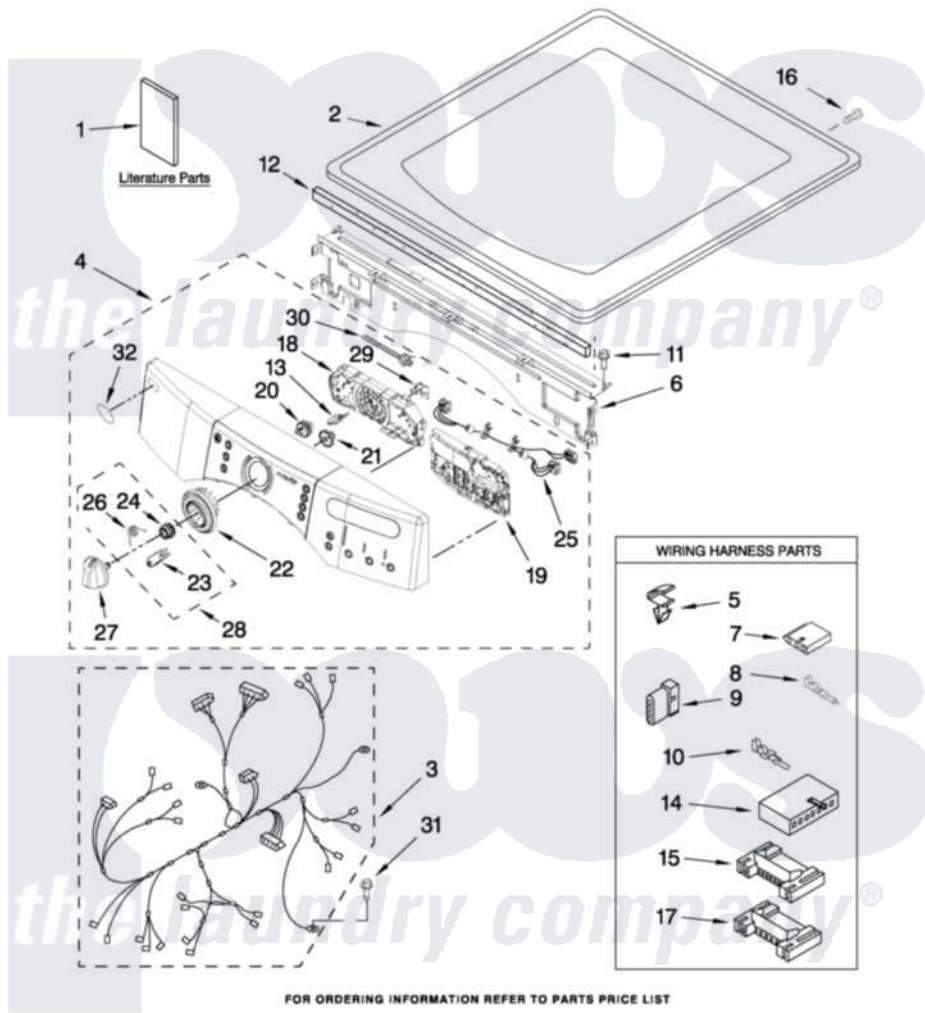

Whirlpool YWED9300VU1 01 - TOP AND CONSOLE PARTS

TOP AND CONSOLE PARTS

For Models: YWED9300VU1
(Ultimate Silver)

ELECTRIC DRYER

FOR ORDERING INFORMATION REFER TO PARTS PRICE LIST

6-09 Litho in U.S.A.(LT) (psw)

1

Part No. W10279770 Rev. A

Whirlpool Residential Whirlpool YWED9300VU1 Dryer Parts Parts Diagram 01 - TOP AND CONSOLE PARTS

[Click on the part number to view part](#)

Item	Original Part Number	Replaced By	Status	Part Description
1	W10224575		Not Available	USE & CARE GUIDE
"	W10258369		Not Available	TECH SHEET
"	W10255469		Not Available	INSTALLATION INSTRUCTIONS
2	W10114785			Top
3	W10111064			Harness, Main
4	W10246732			Panel, Console
5	3394427			Clip-Harness
6	W10215656			Bracket, Console
7	353424			Plug, Terminal
8	94614			Terminal
9	3936144			Do-It-Yourself Repair Manuals
10	94613	596797		Terminal
11	3390647	488729		Screw
12	W10112267			Foam-Seal Control Bracket
13	W10030070	W10012480		Kit
14	3936150			Connector, 7-Circuit

15	3395683		Receptacle, Multi-Terminal
16	98139	303776	Screw
17	2203186		Connector, 5-Circuit
18	W10031410		User Interface
19	W10246781	W10294580	Kit
20	W10012430		Encoder, Wheel Kit.
21	W10012440		Retainer-Snap
22	W10012410		Knob, Light Ring
23	W10012810	280230	Encoder, Wheel Kit.
24	W10012450	280230	Encoder, Wheel Kit.
25	W10242906		Harness, Communication
26	W10012820	280230	Encoder, Wheel Kit.
27	W10116704		Knob, Control
28	280230		Encoder, Wheel Kit.
29	W10112268		Clip-Harness
30	3391018		Tie Cable
31	693995		Screw, Hex Head
32	W10117943	8303811	Badge, Assembly