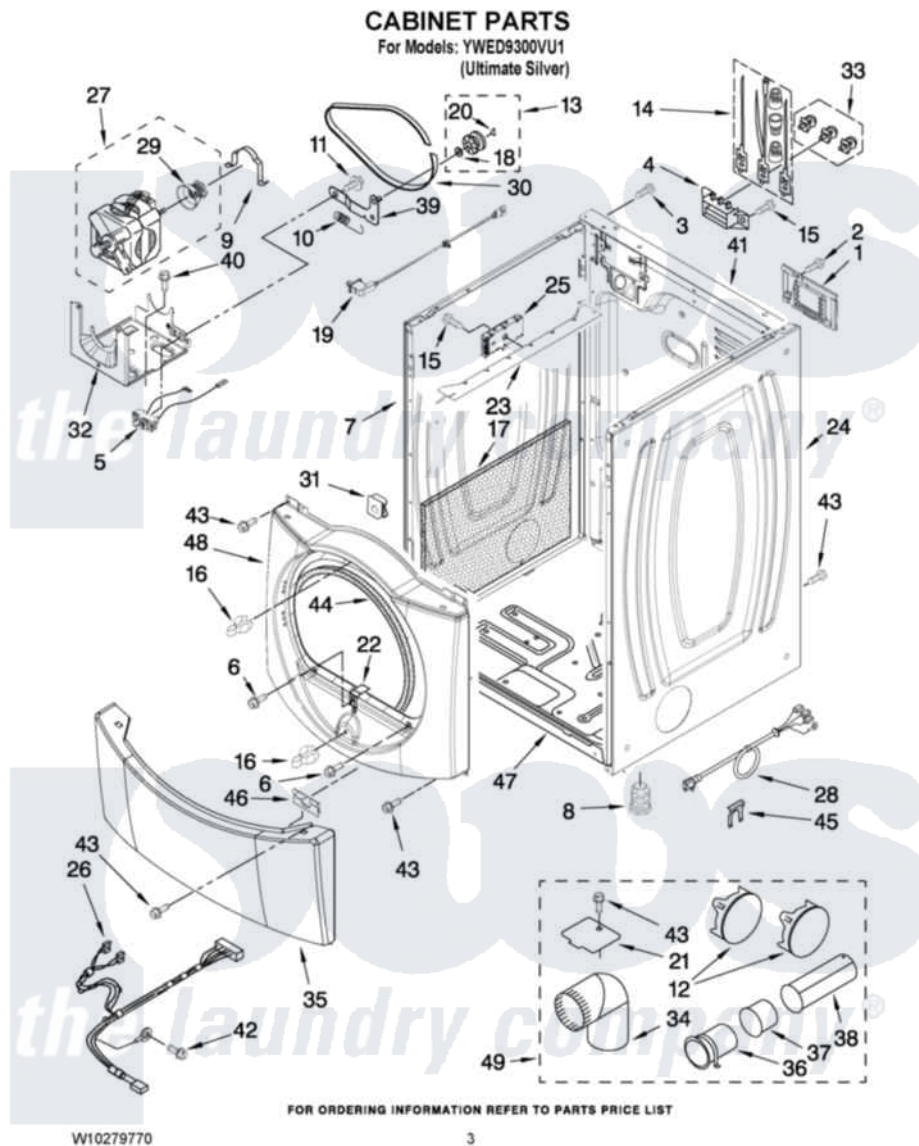

# Whirlpool YWED9300VU1 02 - CABINET PARTS

Whirlpool [Residential Whirlpool YWED9300VU1 Dryer Parts](#) Parts Diagram 02 - CABINET PARTS  
Click on the part number to view part

Item	Original Part Number	Replaced By	Status	Part Description
1	8576583	<a href="#">W10119283</a>		Cover, Terminal Block
2	3390814	<a href="#">90767</a>		Screw, 8A X 3/8 HeX Washer Head Tapping
3	8533974	<a href="#">4331106</a>		Screw, No.10-32 X 7/16
4	<a href="#">3397659</a>			Block, Terminal
5	W10246525	<a href="#">W10314253</a>		Switch, Assembly Broken Belt
6	3357011	<a href="#">308685</a>		Side Trim )
7	<a href="#">W10192440</a>			Panel, Side
8	3392100	<a href="#">49621</a>		Feet-Leveling
"	<a href="#">279810</a>			Foot-Optional
9	<a href="#">W10121316</a>			Plug, Multivent
10	<a href="#">3387374</a>			Spring, Idler
11	<a href="#">3389420</a>			Retainer-Idler 1/4-20 X 1/16
12	<a href="#">49252</a>			Plug, Multivent
13	3388672	<a href="#">279640</a>		Pulley-ldr
14	<a href="#">279318</a>			Terminal Tinned And Brass Panel