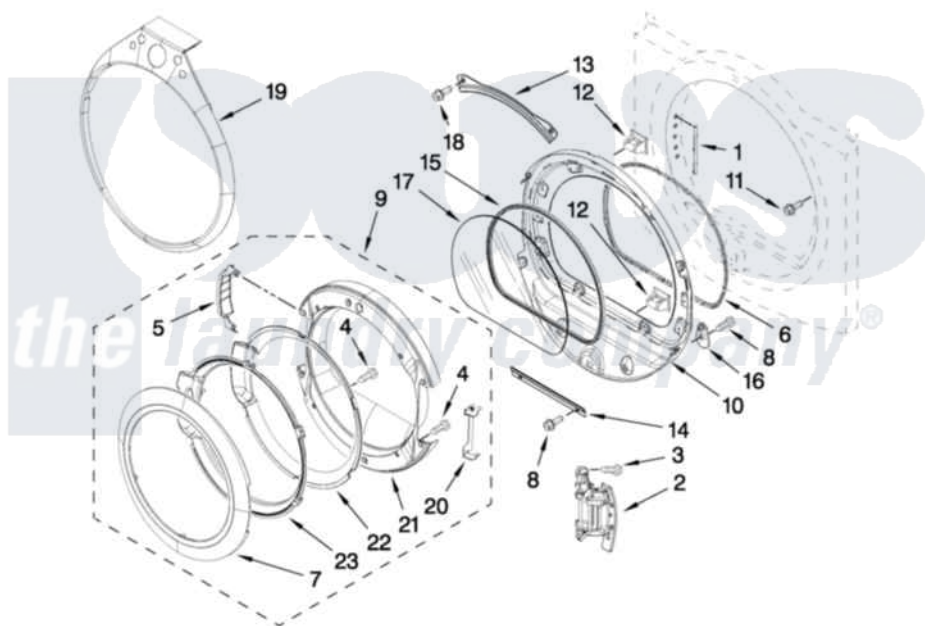

Whirlpool YWED9300VU1 04 - DOOR PARTS

DOOR PARTS

For Models: YWED9300VU1
(Ultimate Silver)

FOR ORDERING INFORMATION REFER TO PARTS PRICE LIST

W10279770

7

Whirlpool [Residential Whirlpool YWED9300VU1 Dryer Parts](#) Parts Diagram 04 - DOOR PARTS

[Click on the part number to view part](#)

Item	Original Part Number	Replaced By	Status	Part Description
1	W10085230			Label, Hinge Hole Cover
2	W10139920			Door Hinge Assembly
3	W10159996			Screw, 10-24 X 25/64
4	9742177			Screw, 8-18 X .625
5	W10180119			Cover-Hinge, Stationary Cover Hinge
"	W10181197			Cover Hinge
6	W10139457			Seal-Door Handle, Ring Door
7	8579502			Handle, Door
8	3400224			Screw, 1/4-20 X 3/8
9	W10180115			Door Assembly
10	8578229			Door Assembly
11	355515			Screw, 8-18 X 11/16
12	690081	279570		Latch
13	8519356			Retainer-Window
14	8519354			Retainer-Window
15	8579662			Gasket, Window

16	W10048910	Screw-Plug
17	8566254	Glass-Window
18	3393258	3373329D Screw
19	W10207414	Tear-Drop Trim And Clip Assembly Clip Assembly
20	W10180120	Shield, Door
21	W10180118	Door, Intermediate
22	W10180117	Door Mask
23	8578155	Door Screen