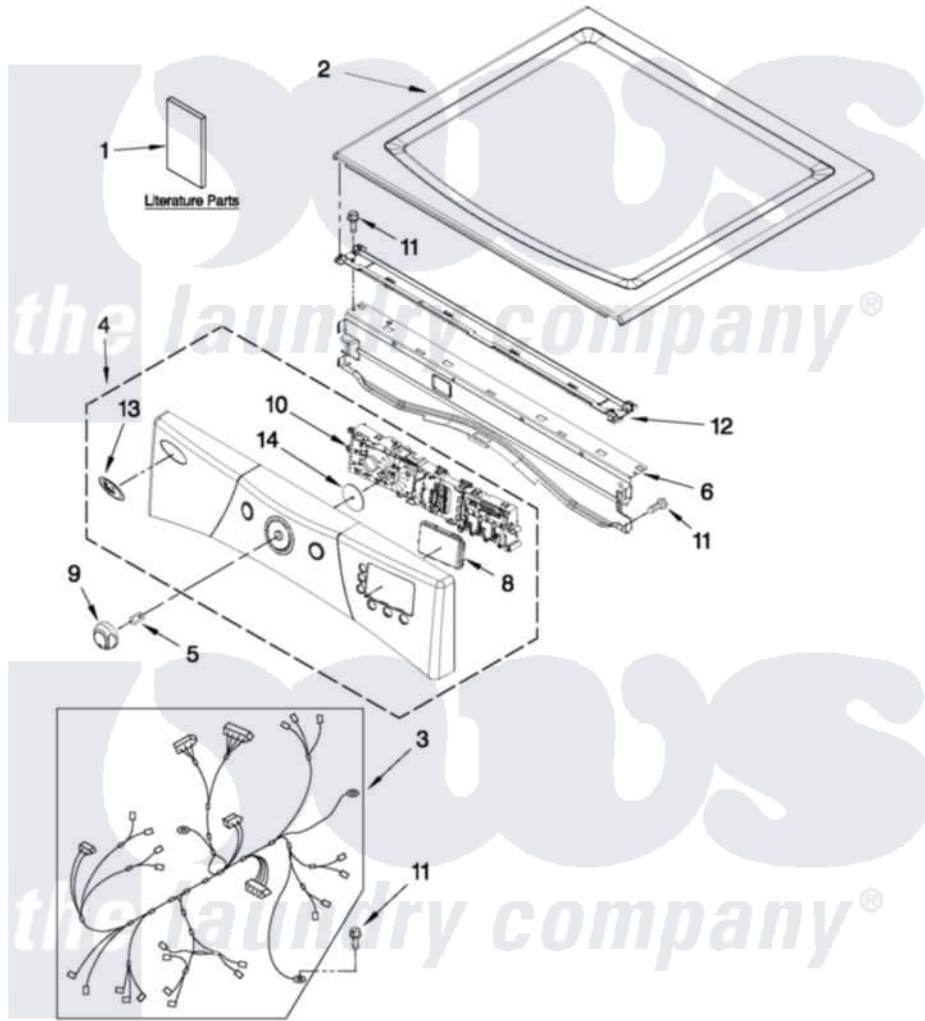

Whirlpool YWED9371YL0 01 - TOP AND CONSOLE PARTS

TOP AND CONSOLE PARTS

For Models: YWED9371YW0, YWED9371YL0
(White) (Mercury Silver)

27" Electric Dryer

FOR ORDERING INFORMATION REFER TO PARTS PRICE LIST

6-11 Printed in U.S.A. (JLP)(bay)

1

Part No. W10417238 Rev. A

Whirlpool [Residential Whirlpool YWED9371YL0 Dryer Parts](#) Parts Diagram 01 - TOP AND CONSOLE PARTS

[Click on the part number to view part](#)

Item	Original Part Number	Replaced By	Status	Part Description
1	W10385092		Not Available	USE & CARE GUIDE
"	W10386307		Not Available	TECH SHEET
"	W10385100		Not Available	INSTALLATION INSTRUCTIONS
2	W10336080			Top
"	W10336091			Top
3	W10278760		Not Available	HARNES, MAIN
4	W10385620			Panel, Console
"	W10385621			Panel, Console
5	8536939			Clip, Knob
6	8565237			Bracket, Console
8	W10368266			Window, Led Display
9	W10251394			Assembly, Knob White And Silver Models
10	W10387234			Assembly, User Interface
11	3390647	488729		Screw
12	W10266747			Channel-Water, Dryer