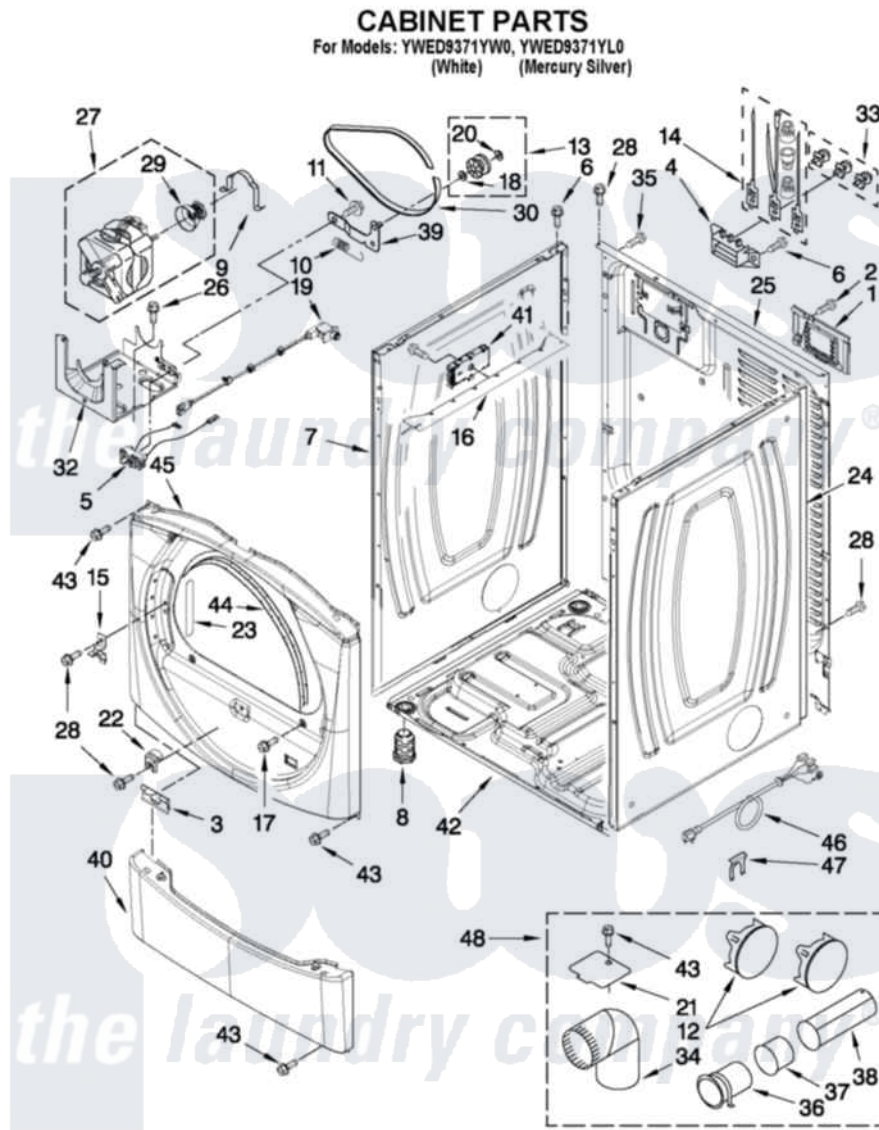

# Whirlpool YWED9371YL0 02 - CABINET PARTS

W10417238

FOR ORDERING INFORMATION REFER TO PARTS PRICE LIST

3

Whirlpool [Residential Whirlpool YWED9371YL0 Dryer Parts](#) Parts Diagram 02 - CABINET PARTS  
Click on the part number to view part

Item	Original Part Number	Replaced By	Status	Part Description
1	W10286180	<a href="#">W10119283</a>		Cover, Terminal Block
2	3390814	<a href="#">90767</a>		Screw, 8A X 3/8 HeX Washer Head Tapping
3	<a href="#">8519459</a>			Clip, Toe Panel
4	<a href="#">3397659</a>			Block, Terminal
5	W10246525	<a href="#">W10314253</a>		Switch, Assembly Broken Belt
6	<a href="#">90767</a>			Screw, 8A X 3/8 HeX Washer Head Tapping
7	<a href="#">8565054</a>			Panel, Side
"	<a href="#">W10251218</a>			Panel, Side
8	3392100	<a href="#">49621</a>		Feet-Leveling
NI	<a href="#">279810</a>			Foot-Optional
9	<a href="#">660658</a>			Clamp, Motor Mounting 343481 685441
10	<a href="#">3387374</a>			Spring, Idler
11	<a href="#">3389420</a>			Retainer-Idler 1/4-20 X 1/16
12	<a href="#">49252</a>			Plug, Multivent