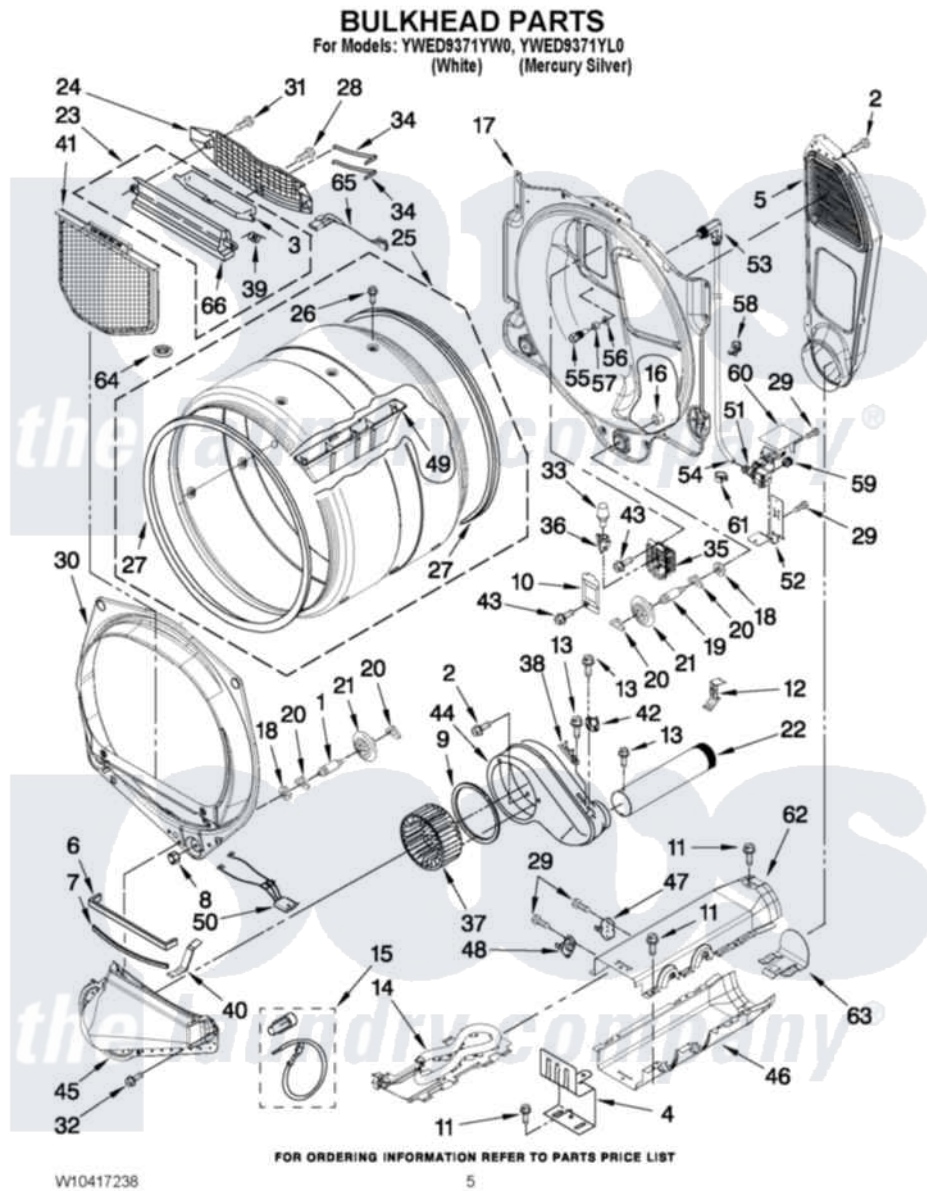

Whirlpool YWED9371YL0 03 - BULKHEAD PARTS

Whirlpool Residential Whirlpool YWED9371YL0 Dryer Parts Parts Diagram 03 - BULKHEAD PARTS
Click on the part number to view part

Item	Original Part Number	Replaced By	Status	Part Description
1	W10359271			Shaft, Drum Roller Threads
2	3390647	488729		Screw
3	W10153413			Door, Lint Screen
4	8066099			Bracket, Heater Box
5	697354	3387911		Duct-Air
6	697813			Seal, Outlet Housing
7	697814	697813		Seal, Outlet Housing
8	3934666	W10080210		Nut, 3/8 X 16
9	697770			Seal, Cover Plate Blower Housing
10	3402841	8532165		Lens, Drum Light
11	693995			Screw, Hex Head
12	8572105			Retainer, Toe Panel
13	8533971	90767		Screw, 8A X 3/8 HeX Washer Head Tapping
14	8544771			Heater Element
15	279457			Wire Kit, Terminal