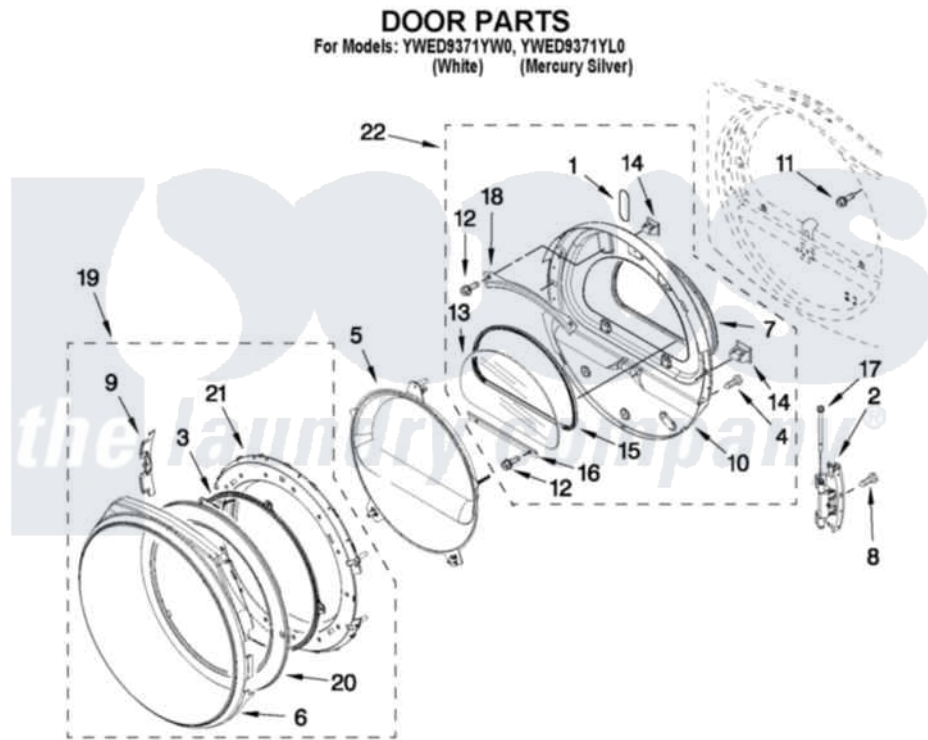

# Whirlpool YWED9371YL0 04 - DOOR PARTS

FOR ORDERING INFORMATION REFER TO PARTS PRICE LIST

W10417238

7

Whirlpool [Residential Whirlpool YWED9371YL0 Dryer Parts](#) Parts Diagram 04 - DOOR PARTS

[Click on the part number to view part](#)

Item	Original Part Number	Replaced By	Status	Part Description
1	<a href="#">W10256915</a>			Label, Hinge Hole Cover
"	<a href="#">W10085230</a>			Label, Hinge Hole Cover
2	W10304672	<a href="#">8578887</a>		Door Hinge Assembly
3	<a href="#">W10215761</a>			Screen, Door
4	<a href="#">8534044</a>			Screw, 8-18 X 1/2
5	<a href="#">W10215764</a>			Door, Intermediate Stationary
6	<a href="#">W10215757</a>			Trim, Door Ring Outer
"	<a href="#">W10215823</a>			Door Trim Outer Ring
7	<a href="#">W10163915</a>			Door Seal
8	<a href="#">W10159996</a>			Screw, 10-24 X 25/64
9	<a href="#">W10215766</a>			Door Trim, Hinge Cover
"	<a href="#">W10215825</a>			Door Trim, Hinge Cover
10	<a href="#">W10363674</a>			Door Assembly
11	<a href="#">355515</a>			Screw, 8-18 X 11/16
12	3393258	<a href="#">3373329D</a>		Screw
13	<a href="#">W10286878</a>			Window

14	690081	<a href="#">279570</a>	Latch
15	<a href="#">8579663</a>		Seal, Window
16	<a href="#">8519354</a>		Retainer-Window
17	<a href="#">8565087</a>		Bolt, 1/4-28
18	<a href="#">8519356</a>		Retainer-Window
19	<a href="#">W10371561</a>		Door Assembly Outer
"	<a href="#">W10371562</a>		Door Assembly Outer
20	N/P	Not Available	DOOR TRIM (INNER RING) (NOT SERVICEABLE SEPERATELY, ORDER ITEM. 19 )
21	W10215762	<a href="#">W10431338</a>	Door
22	<a href="#">W10270216</a>		Door Assembly