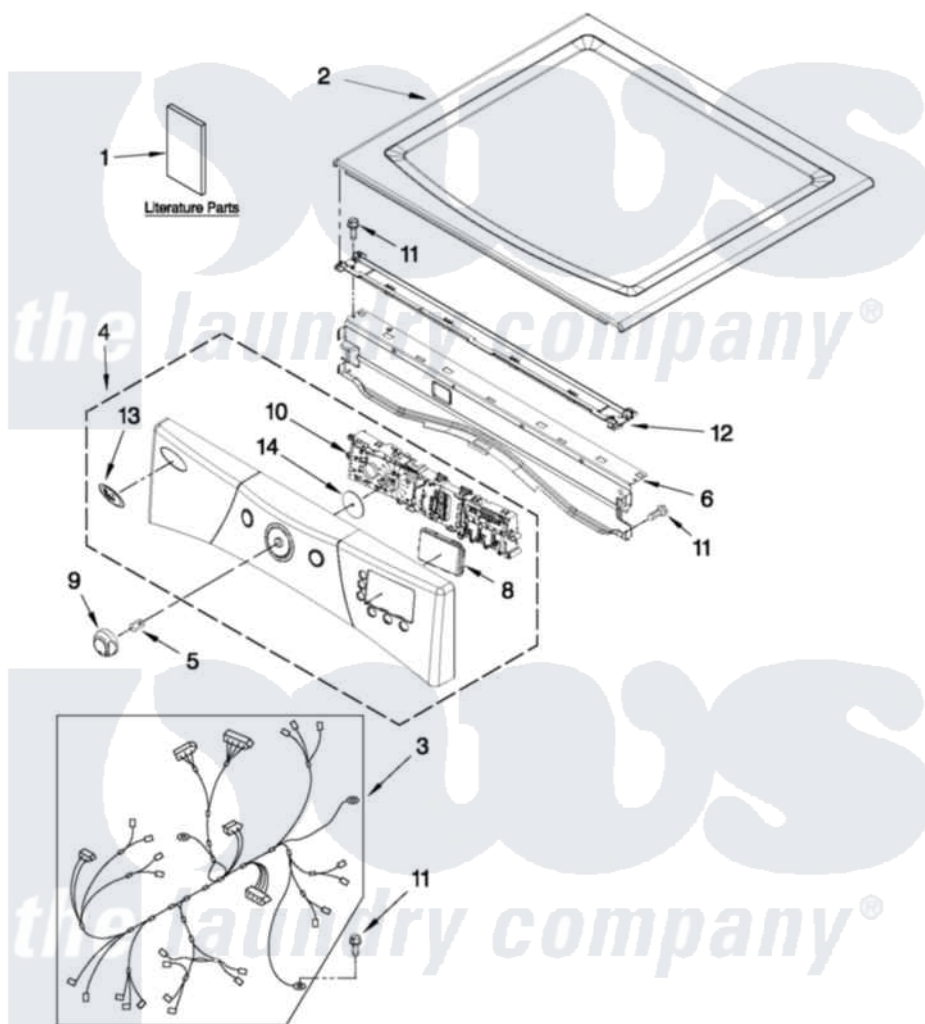

Whirlpool YWED9371YW0 01 - TOP AND CONSOLE PARTS

TOP AND CONSOLE PARTS

27" Electric Dryer

For Models: YWED9371YW0, YWED9371YL0
(White) (Mercury Silver)

FOR ORDERING INFORMATION REFER TO PARTS PRICE LIST

6-11 Printed in U.S.A. (JLP)(bay)

1

Part No. W10417238 Rev. A

Whirlpool Residential Whirlpool YWED9371YW0 Dryer Parts Parts Diagram 01 - TOP AND CONSOLE PARTS

[Click on the part number to view part](#)

Item	Original Part Number	Replaced By	Status	Part Description
1	W10385092		Not Available	USE & CARE GUIDE
"	W10386307		Not Available	TECH SHEET
"	W10385100		Not Available	INSTALLATION INSTRUCTIONS
2	W10336080			Top
"	W10336091			Top
3	W10278760		Not Available	HARNES, MAIN
4	W10385620			Panel, Console
"	W10385621			Panel, Console
5	8536939			Clip, Knob
6	8565237			Bracket, Console
8	W10368266			Window, Led Display
9	W10251394			Assembly, Knob White And Silver Models
10	W10387234			Assembly, User Interface
11	3390647	488729		Screw
12	W10266747			Channel-Water, Dryer