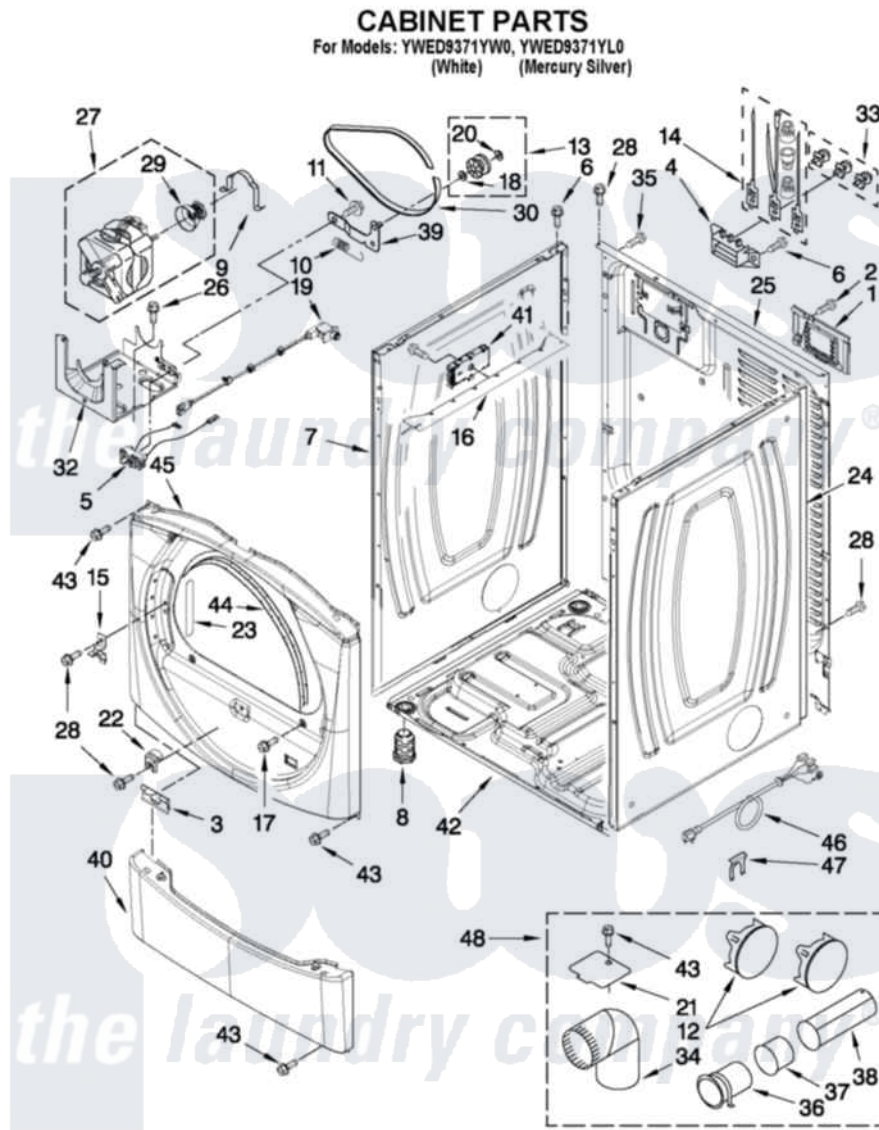

# Whirlpool YWED9371YW0 02 - CABINET PARTS

W10417238

FOR ORDERING INFORMATION REFER TO PARTS PRICE LIST

3

Whirlpool [Residential Whirlpool YWED9371YW0 Dryer Parts](#) Parts Diagram 02 - CABINET PARTS  
Click on the part number to view part

Item	Original Part Number	Replaced By	Status	Part Description
1	W10286180	<a href="#">W10119283</a>		Cover, Terminal Block
2	3390814	<a href="#">90767</a>		Screw, 8A X 3/8 HeX Washer Head Tapping
3	<a href="#">8519459</a>			Clip, Toe Panel
4	<a href="#">3397659</a>			Block, Terminal
5	W10246525	<a href="#">W10314253</a>		Switch, Assembly Broken Belt
6	<a href="#">90767</a>			Screw, 8A X 3/8 HeX Washer Head Tapping
7	<a href="#">8565054</a>			Panel, Side
"	<a href="#">W10251218</a>			Panel, Side
8	3392100	<a href="#">49621</a>		Feet-Leveling
NI	<a href="#">279810</a>			Foot-Optional
9	<a href="#">660658</a>			Clamp, Motor Mounting 343481 685441
10	<a href="#">3387374</a>			Spring, Idler
11	<a href="#">3389420</a>			Retainer-Idler 1/4-20 X 1/16
12	<a href="#">49252</a>			Plug, Multivent