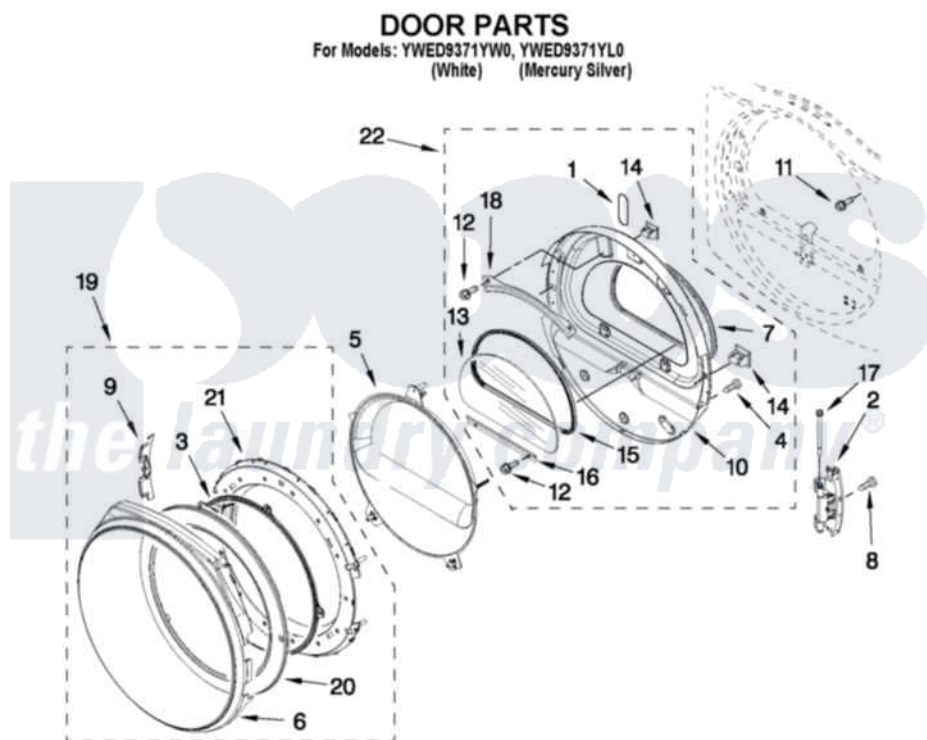

Whirlpool YWED9371YW0 04 - DOOR PARTS

FOR ORDERING INFORMATION REFER TO PARTS PRICE LIST

W10417238

7

Whirlpool [Residential Whirlpool YWED9371YW0 Dryer Parts](#) Parts Diagram 04 - DOOR PARTS
Click on the part number to view part

Item	Original Part Number	Replaced By	Status	Part Description
1	W10256915			Label, Hinge Hole Cover
"	W10085230			Label, Hinge Hole Cover
2	W10304672	8578887		Door Hinge Assembly
3	W10215761			Screen, Door
4	8534044			Screw, 8-18 X 1/2
5	W10215764			Door, Intermediate Stationary
6	W10215757			Trim, Door Ring Outer
"	W10215823			Door Trim Outer Ring
7	W10163915			Door Seal
8	W10159996			Screw, 10-24 X 25/64
9	W10215766			Door Trim, Hinge Cover
"	W10215825			Door Trim, Hinge Cover
10	W10363674			Door Assembly
11	355515			Screw, 8-18 X 11/16
12	3393258	3373329D		Screw
13	W10286878			Window

14	690081	279570	Latch
15	8579663		Seal, Window
16	8519354		Retainer-Window
17	8565087		Bolt, 1/4-28
18	8519356		Retainer-Window
19	W10371561		Door Assembly Outer
"	W10371562		Door Assembly Outer
20	N/P	Not Available	DOOR TRIM (INNER RING) (NOT SERVICEABLE SEPERATELY, ORDER ITEM. 19)
21	W10215762	W10431338	Door
22	W10270216		Door Assembly