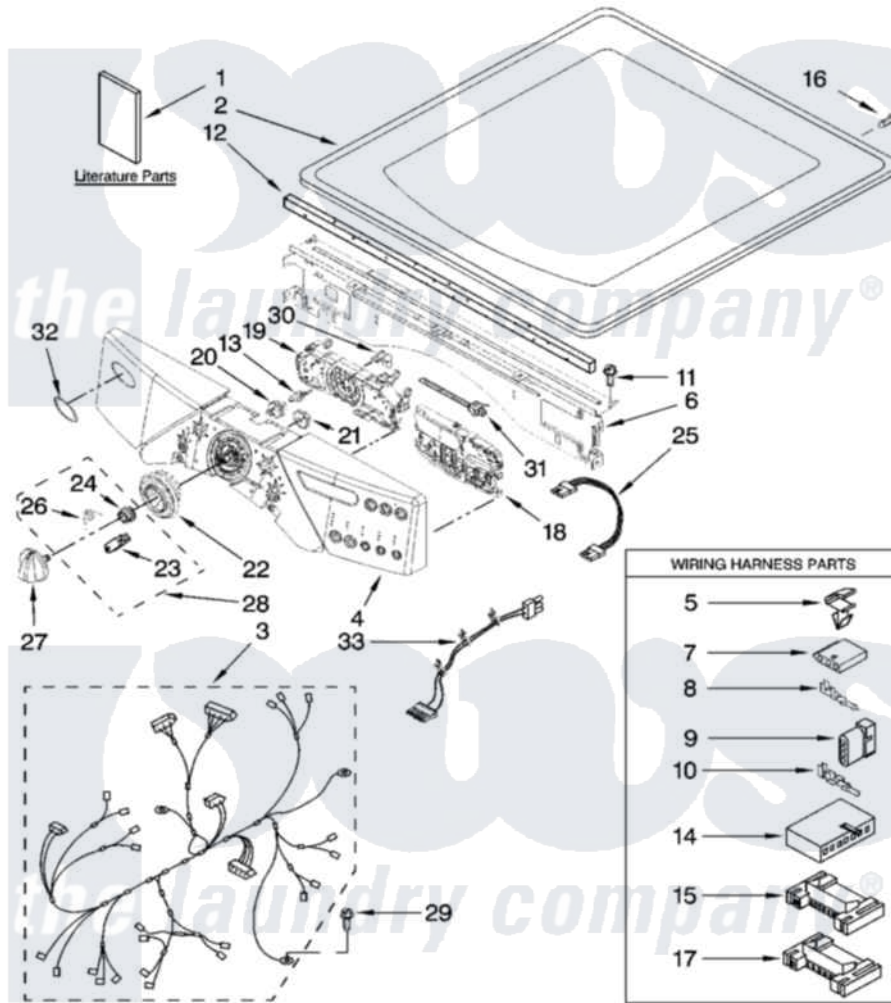

Whirlpool YWED9400SU0 01 - TOP AND CONSOLE PARTS

TOP AND CONSOLE PARTS

For Models: YWED9400SW0, YWED9400SZ0, YWED9400SU0
(White/Chrome) (White/Blue) (Ultimate Silver)

ELECTRIC DRYER

8-07 Litho in U.S.A. (L.T.)

1

Part No. W10119829 Rev. C

Whirlpool Residential Whirlpool YWED9400SU0 Dryer Parts Parts Diagram 01 - TOP AND CONSOLE PARTS
Click on the part number to view part

Item	Original Part Number	Replaced By	Status	Part Description
1	W10110849		Not Available	Use & Care Guide
"	W10110640		Not Available	Tech Sheet
"	W10111226		Not Available	Guide, Quick Start
2	8519251	W10117263		Top
"	W10114785			Top
3	W10074130			Harness, Main
4	W10116695			Panel, Console
"	W10116699			Panel, Console
"	W10116697			Panel, Console
5	3394427			Clip-Harness
6	W10006840	W10215656		Bracket, Console
7	353424			Plug, Terminal
8	94614			Terminal
9	3936144			Do-It-Yourself Repair Manuals
10	94613	596797		Terminal
11	3390647	488729		Screw

12	W10112267		Foam-Seal Control Bracket
13	W10030070	W10012480	Kit
14	3936150		Connector, 7-Circuit
15	3395683		Receptacle, Multi-Terminal
16	8281225		Screw, 8-18 X 1/2
17	2203186		Connector, 5-Circuit
18	W10031430	W10294629	Kit
19	W10121375		User Interface
20	W10012430		Encoder, Wheel Kit.
21	W10012440		Retainer-Snap
22	W10012410		Knob, Light Ring
23	W10012810	280230	Encoder, Wheel Kit.
24	W10012460	280230	Encoder, Wheel Kit.
25	W10095960		Harness, Communication
26	W10012820	280230	Encoder, Wheel Kit.
27	W10116702		Knob, Control
"	W10116706		Knob, Control
"	W10116704		Knob, Control
28	280230		Encoder, Wheel Kit.
29	359625	487240	Screw, For Mtg. Service Capacitor
30	W10112268		Clip-Harness
31	3391018		Tie Cable
32	W10117943	8303811	Badge, Assembly
33	W10110976		Cube, Cable