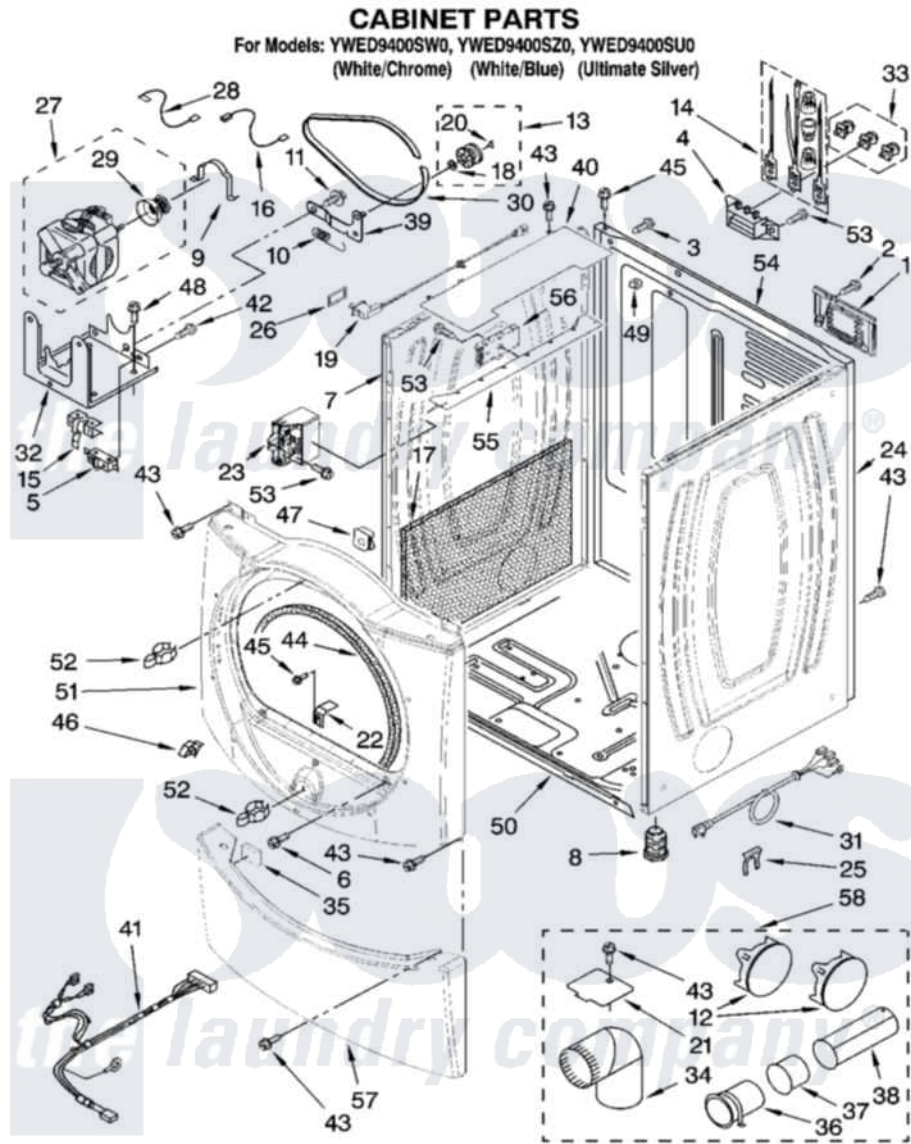

Whirlpool YWED9400SU0 02 - CABINET PARTS

W10119829

3

Whirlpool [Residential Whirlpool YWED9400SU0 Dryer Parts](#) Parts Diagram 02 - CABINET PARTS
Click on the part number to view part

Item	Original Part Number	Replaced By	Status	Part Description
1	8576583	W10119283		Cover, Terminal Block
2	3390814	90767		Screw, 8A X 3/8 HeX Washer Head Tapping
3	697776	4331106		Screw, No.10-32 X 7/16
4	3397659			Block, Terminal
5	3394881	279782		Switch-Lid
6	3357011	308685		Side Trim)
7	W10138989	W10117272		Panel
"	W10138995	W10117286		Panel
8	3392100	49621		Feet-Leveling
"	279810			Foot-Optional
9	660658			Clamp, Motor Mounting 343481 685441
10	3387374			Spring, Idler
11	3389420			Retainer-Idler 1/4-20 X 1/16
12	697750	W10470674		Dryer Exhaust Kit
"	8579117			Plug, Multivent