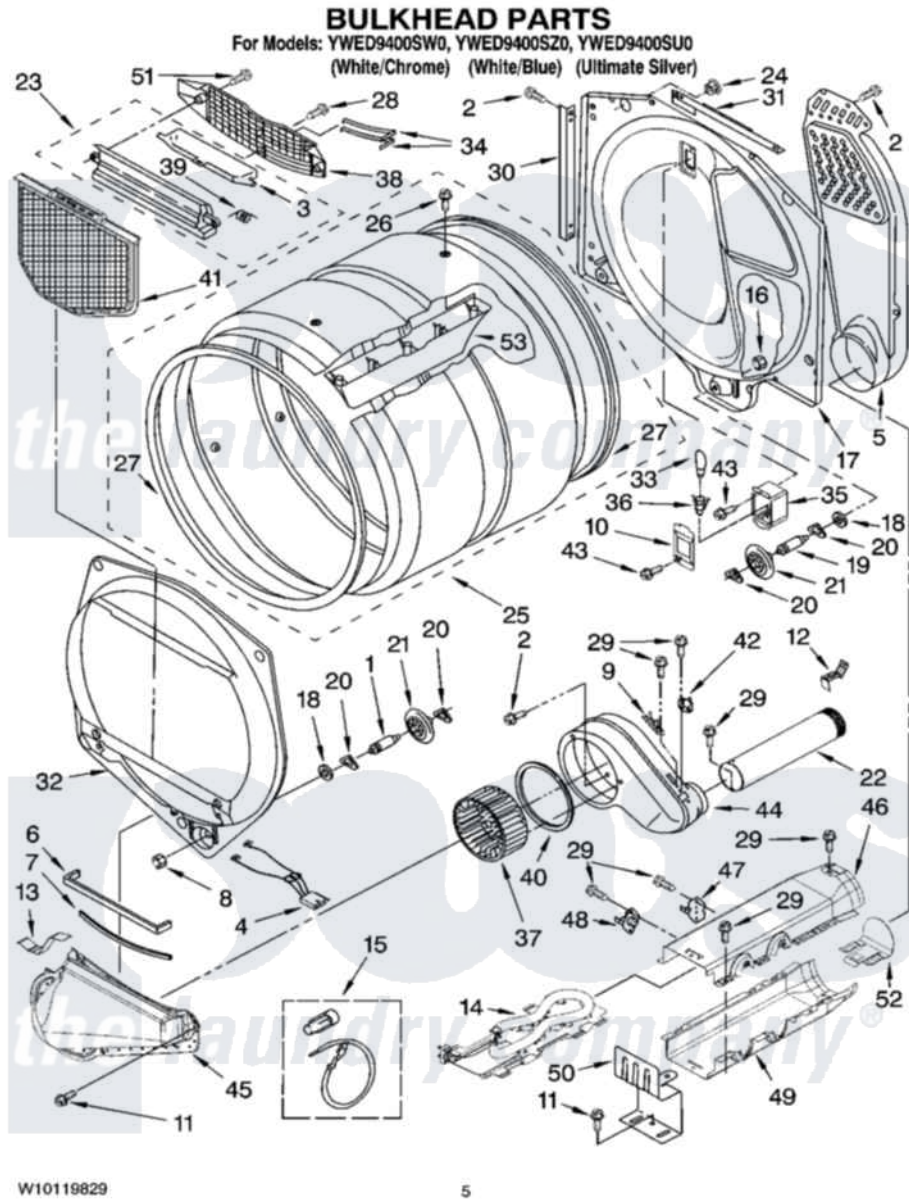

Whirlpool YWED9400SU0 03 - BULKHEAD PARTS

W10119829

5

Whirlpool Residential Whirlpool YWED9400SU0 Dryer Parts Parts Diagram 03 - BULKHEAD PARTS
Click on the part number to view part

Item	Original Part Number	Replaced By	Status	Part Description
1	8575324	W10359271		Shaft, Drum Roller Threads
2	3390647	488729		Screw
3	3394984	8563758		Door, Lint Screen
4	3406653			Harness, Sensor
5	697354	3387911		Duct-Air
6	697813			Seal, Outlet Housing
7	697814	697813		Seal, Outlet Housing
8	3934666	W10080210		Nut, 3/8 X 16
9	3392519			Thermal Limiter
10	3402841	8532165		Lens, Drum Light
11	489463			Screw, 8-18 X 1/16
12	8572105			Retainer, Toe Panel
13	8066208			Clip-Exhaust
14	8544771			Heater Element
15	279457			Wire Kit, Terminal
16	W10001120	W10080190		Nut, 3/8-16