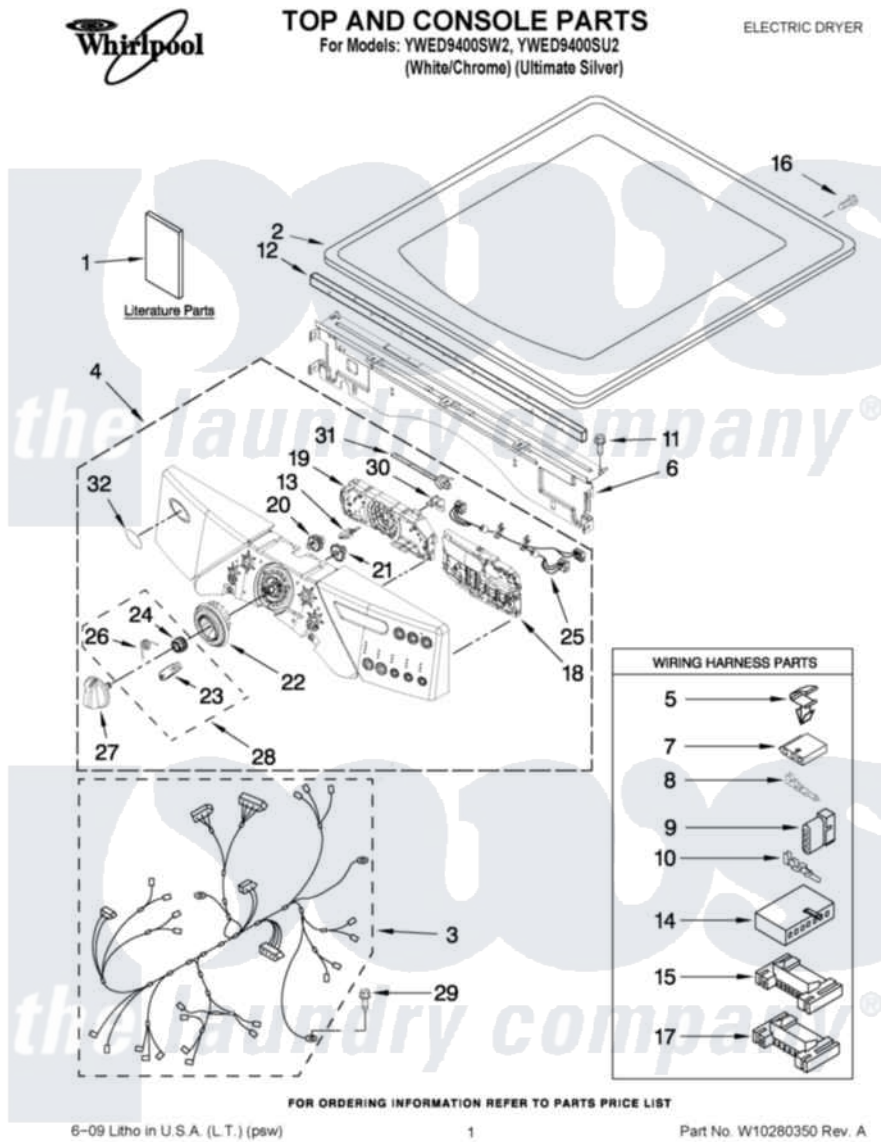

Whirlpool YWED9400SU2 01 - TOP AND CONSOLE PARTS

Whirlpool Residential Whirlpool YWED9400SU2 Dryer Parts Parts Diagram 01 - TOP AND CONSOLE PARTS
Click on the part number to view part

Item	Original Part Number	Replaced By	Status	Part Description
1	W10224575		Not Available	USE & CARE GUIDE
"	W10258369		Not Available	TECH SHEET
"	W10255469		Not Available	INSTALLATION INSTRUCTIONS
2	3980634	W10117263		Top
"	W10114785			Top
3	W10111064			Harness, Main
4	W10246730			Panel, Console And 31)
"	W10246729			Panel, Console And 31)
5	3394427			Clip-Harness
6	W10215656			Bracket, Console
7	353424			Plug, Terminal
8	94614			Terminal
9	3936144			Do-It-Yourself Repair Manuals
10	94613	596797		Terminal
11	3390647	488729		Screw
12	W10112267			Foam-Seal Control Bracket

13	W10030070	W10012480	Kit
14	3936150		Connector, 7-Circuit
15	3395683		Receptacle, Multi-Terminal
16	98139	303776	Screw
17	2203186		Connector, 5-Circuit
18	W10246782	W10294634	Kit
19	W10121375		User Interface
20	W10012430		Encoder, Wheel Kit.
21	W10012440		Retainer-Snap
22	W10012410		Knob, Light Ring
23	W10012810	280230	Encoder, Wheel Kit.
24	W10012460	280230	Encoder, Wheel Kit.
25	W10242906		Harness, Communication
26	W10012820	280230	Encoder, Wheel Kit.
27	W10116702		Knob, Control
"	W10116704		Knob, Control
28	280230		Encoder, Wheel Kit.
29	693995		Screw, Hex Head
30	W10112268		Clip-Harness
31	3391018		Tie Cable
32	W10117943	8303811	Badge, Assembly