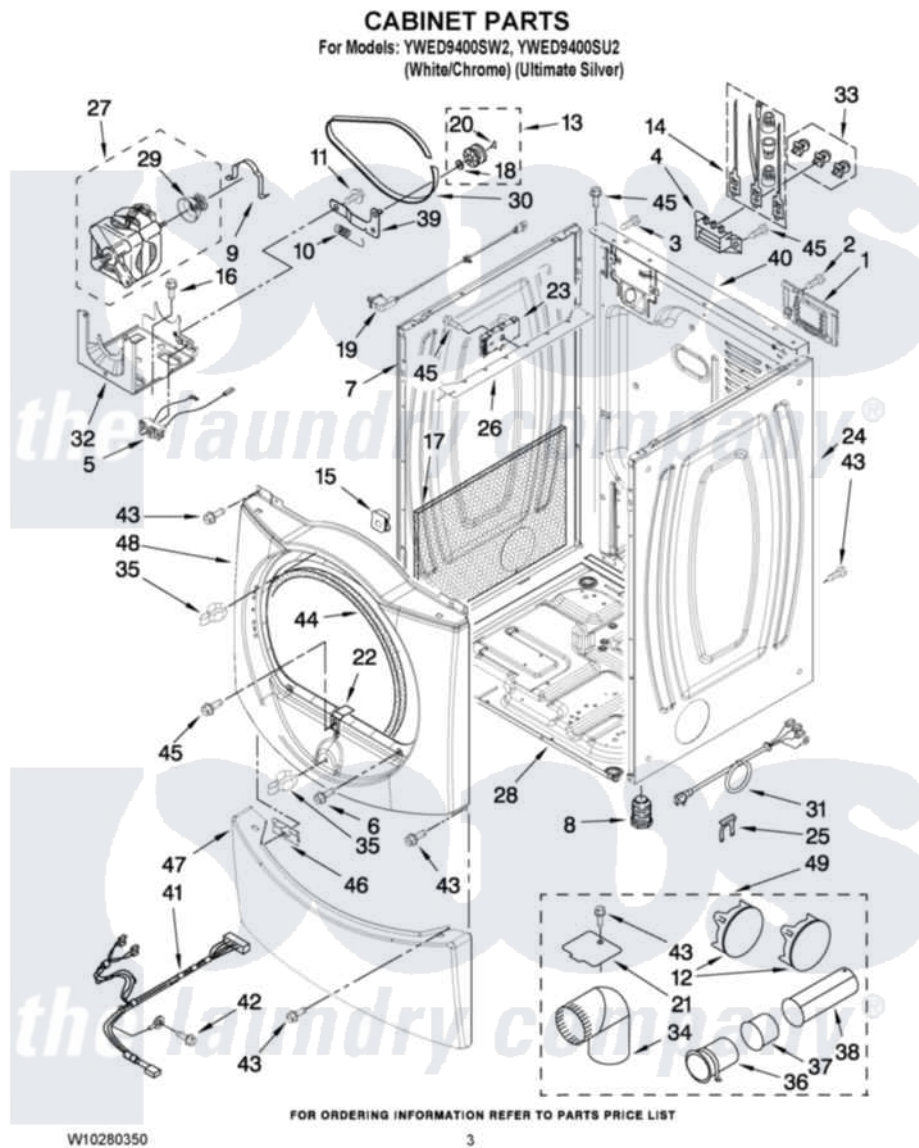

# Whirlpool YWED9400SU2 02 - CABINET PARTS

Whirlpool [Residential Whirlpool YWED9400SU2 Dryer Parts](#) Parts Diagram 02 - CABINET PARTS  
Click on the part number to view part

Item	Original Part Number	Replaced By	Status	Part Description
1	8576583	<a href="#">W10119283</a>		Cover, Terminal Block
2	3390814	<a href="#">90767</a>		Screw, 8A X 3/8 HeX Washer Head Tapping
3	8533974	<a href="#">4331106</a>		Screw, No.10-32 X 7/16
4	<a href="#">3397659</a>			Block, Terminal
5	W10246525	<a href="#">W10314253</a>		Switch, Assembly Broken Belt
6	3357011	<a href="#">308685</a>		Side Trim )
7	<a href="#">W10192435</a>			Panel, Side
"	<a href="#">W10192440</a>			Panel, Side
8	3392100	<a href="#">49621</a>		Feet-Leveling
"	<a href="#">279810</a>			Foot-Optional
9	<a href="#">W10121316</a>			Plug, Multivent
10	<a href="#">3387374</a>			Spring, Idler
11	<a href="#">3389420</a>			Retainer-Idler 1/4-20 X 1/16
12	<a href="#">49252</a>			Plug, Multivent
"	<a href="#">8579117</a>			Plug, Multivent
13	3388672	<a href="#">279640</a>		Pulley-ldr