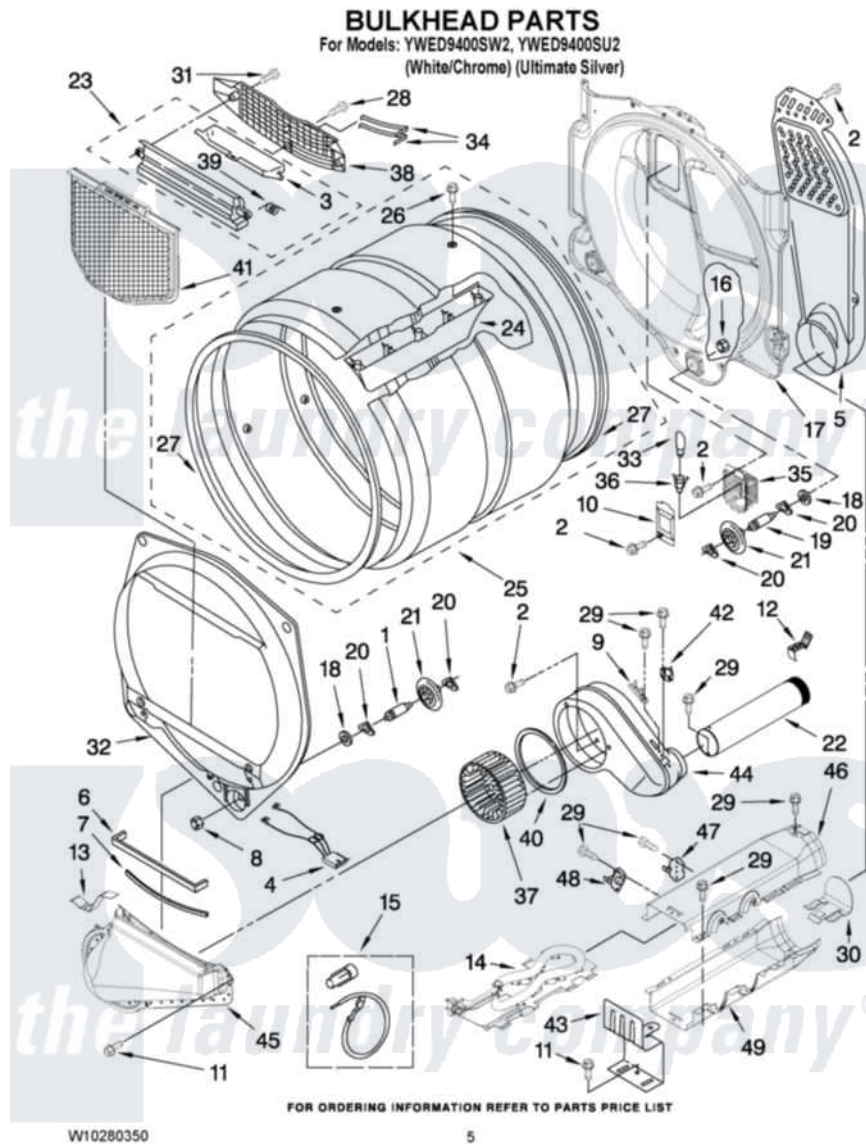

# Whirlpool YWED9400SU2 03 - BULKHEAD PARTS

Whirlpool Residential Whirlpool YWED9400SU2 Dryer Parts Parts Diagram 03 - BULKHEAD PARTS  
Click on the part number to view part

Item	Original Part Number	Replaced By	Status	Part Description
1	8575324	<a href="#">W10359271</a>		Shaft, Drum Roller Threads
2	3390647	<a href="#">488729</a>		Screw
3	3394984	<a href="#">8563758</a>		Door, Lint Screen
4	<a href="#">3406653</a>			Harness, Sensor
5	697354	<a href="#">3387911</a>		Duct-Air
6	<a href="#">697813</a>			Seal, Outlet Housing
7	697814	<a href="#">697813</a>		Seal, Outlet Housing
8	3934666	<a href="#">W10080210</a>		Nut, 3/8 X 16
9	<a href="#">3392519</a>			Thermal Limiter
10	3402841	<a href="#">8532165</a>		Lens, Drum Light
11	<a href="#">489463</a>			Screw, 8-18 X 1/16
12	<a href="#">8572105</a>			Retainer, Toe Panel
13	<a href="#">8066208</a>			Clip-Exhaust
14	<a href="#">8544771</a>			Heater Element
15	<a href="#">279457</a>			Wire Kit, Terminal
16	W10001120	<a href="#">W10080190</a>		Nut, 3/8-16