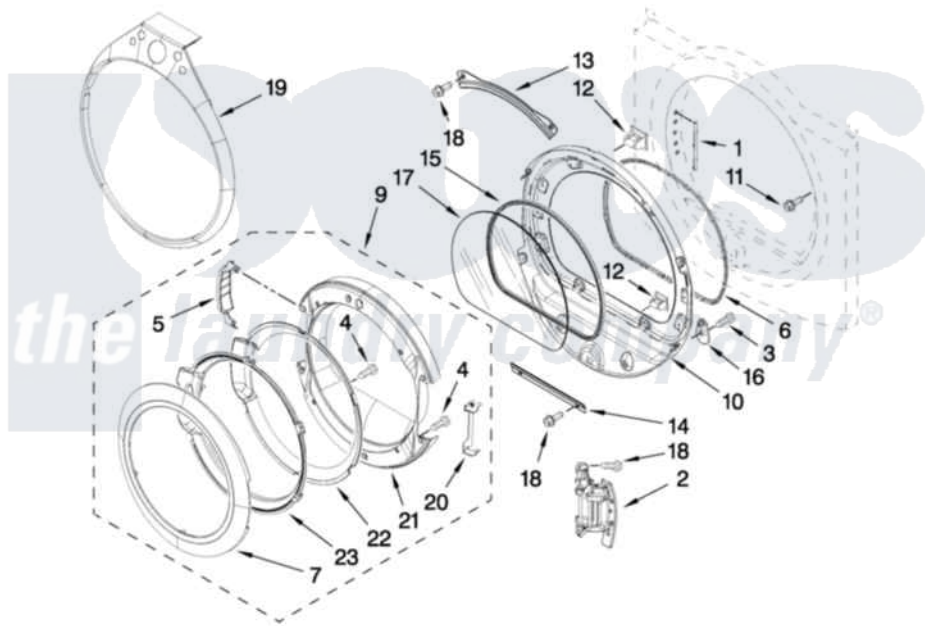

Whirlpool YWED9400SU2 04 - DOOR PARTS

DOOR PARTS

For Models: YWED9400SW2, YWED9400SU2
(White/Chrome) (Ultimate Silver)

W10280350

7

FOR ORDERING INFORMATION REFER TO PARTS PRICE LIST

Whirlpool [Residential Whirlpool YWED9400SU2 Dryer Parts](#) Parts Diagram 04 - DOOR PARTS
Click on the part number to view part

Item	Original Part Number	Replaced By	Status	Part Description
1	W10085210			Label-Hinge Hole Cover Front Panel
"	W10085230			Label, Hinge Hole Cover
2	W10139920			Door Hinge Assembly
3	W10159996			Screw, 10-24 X 25/64
4	9742177			Screw, 8-18 X .625
5	W10180119			Cover-Hinge, Stationary Cover Hinge
"	W10181197			Cover Hinge
6	W10139457			Seal-Door Handle, Ring Door
7	8579502			Handle, Door
9	W10180115			Door Assembly
10	8578229			Door Assembly
11	355515			Screw, 8-18 X 11/16
12	690081	279570		Latch
13	8519356			Retainer-Window
14	8519354			Retainer-Window

15	8579662		Gasket, Window
16	W10048910		Screw-Plug
17	8566254		Glass-Window
18	3393258	3373329D	Screw
19	W10180492		Tear-Drop Trim And Clip Assembly
"	W10180498		Tear-Drop Trim And Clip Assembly
20	W10180120		Shield, Door
21	W10180118		Door, Intermediate
22	W10180117		Door Mask
23	8578155		Door Screen