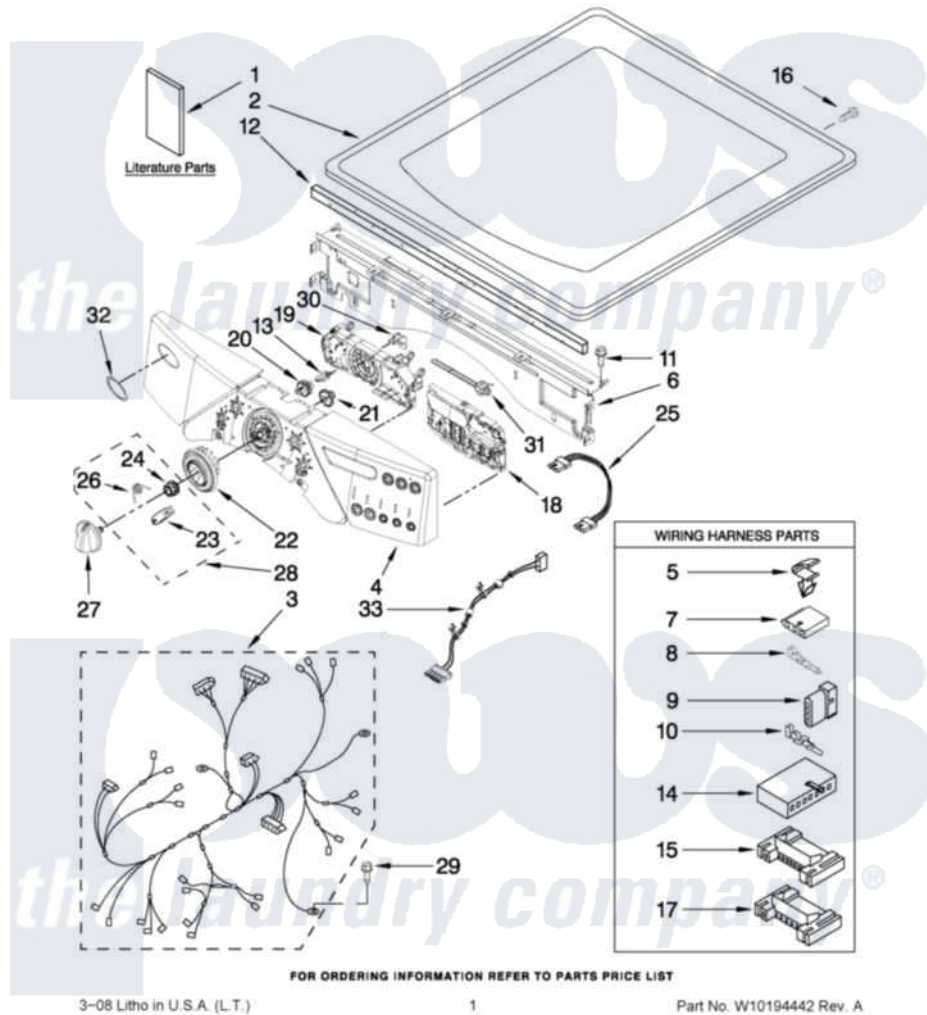

Whirlpool YWED9400SW1 01 - TOP AND CONSOLE PARTS

TOP AND CONSOLE PARTS

For Models: YWED9400SW1, YWED9400SZ1, YWED9400SU1
(White/Chrome) (White/Blue) (Ultimate Silver)

ELECTRIC DRYER

Whirlpool Residential Whirlpool YWED9400SW1 Dryer Parts Parts Diagram 01 - TOP AND CONSOLE PARTS
Click on the part number to view part

Item	Original Part Number	Replaced By	Status	Part Description
1	W10151591		Not Available	Use & Care Guide
"	W10177461		Not Available	Tech Sheet
"	W10111226		Not Available	Guide, Quick Start
"	W10134980		Not Available	Installation, Diagnostic Guide
2	8519251	W10117263		Top
"	W10114785			Top
3	W10111013		Not Available	Harness, Main
4	W10116695			Panel, Console
"	W10116699			Panel, Console
"	W10116697			Panel, Console
5	3394427			Clip-Harness
6	W10006840	W10215656		Bracket, Console
7	353424			Plug, Terminal
8	94614			Terminal
9	3936144			Do-It-Yourself Repair Manuals
10	94613	596797		Terminal

11	3390647	488729	Screw
12	W10112267		Foam-Seal Control Bracket
13	W10030070	W10012480	Kit
14	3936150		Connector, 7-Circuit
15	3395683		Receptacle, Multi-Terminal
16	98139	303776	Screw
17	2203186		Connector, 5-Circuit
18	W10172214	W10294631	Kit
19	W10121375		User Interface
20	W10012430		Encoder, Wheel Kit.
21	W10012440		Retainer-Snap
22	W10012410		Knob, Light Ring
23	W10012810	280230	Encoder, Wheel Kit.
24	W10012460	280230	Encoder, Wheel Kit.
25	W10095960		Harness, Communication
26	W10012820	280230	Encoder, Wheel Kit.
27	W10116702		Knob, Control
"	W10116706		Knob, Control
"	W10116704		Knob, Control
28	280230		Encoder, Wheel Kit.
29	359625	487240	Screw, For Mtg. Service Capacitor
30	W10112268		Clip-Harness
31	3391018		Tie Cable
32	W10117943	8303811	Badge, Assembly
33	W10111020		Power Cable, User-Interface