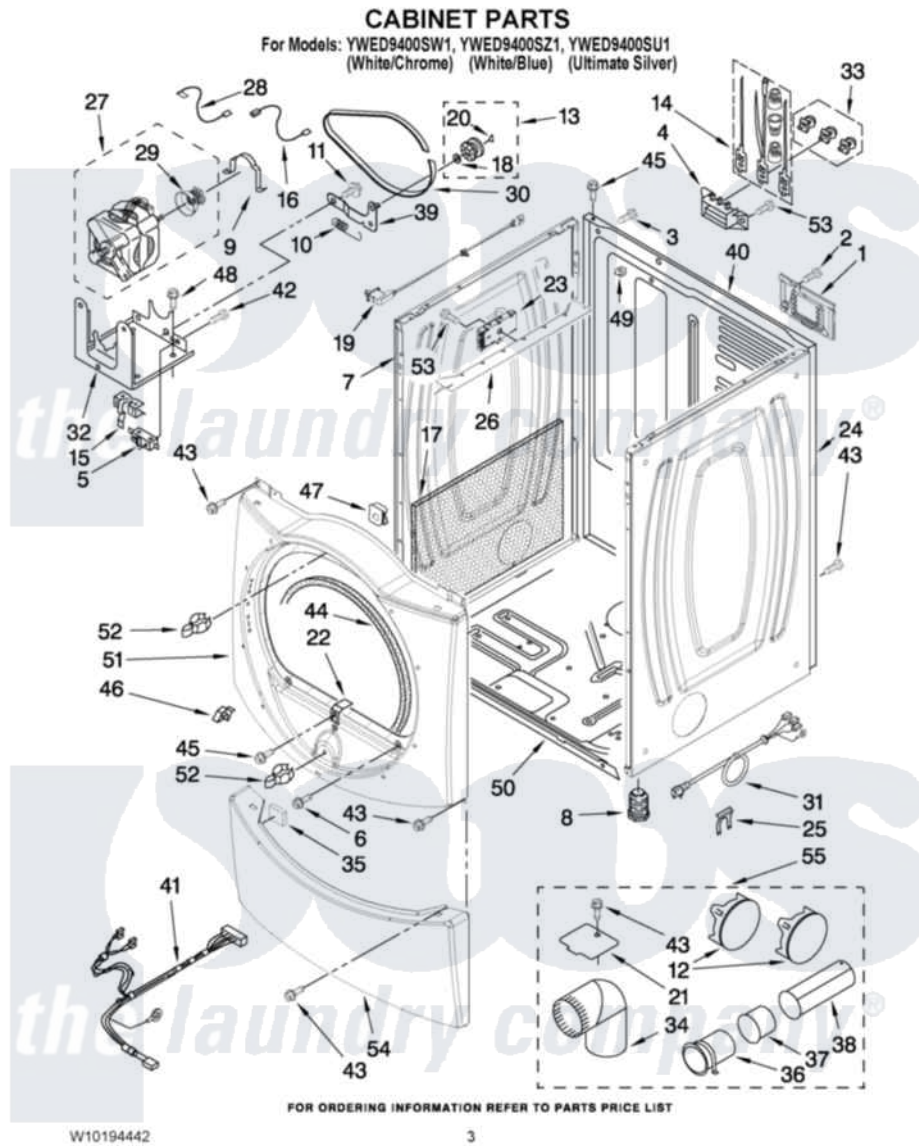

Whirlpool YWED9400SW1 02 - CABINET PARTS

Whirlpool [Residential Whirlpool YWED9400SW1 Dryer Parts](#) Parts Diagram 02 - CABINET PARTS
Click on the part number to view part

Item	Original Part Number	Replaced By	Status	Part Description
1	8576583	W10119283		Cover, Terminal Block
2	3390814	90767		Screw, 8A X 3/8 HeX Washer Head Tapping
3	8533974	4331106		Screw, No.10-32 X 7/16
4	3397659			Block, Terminal
5	3394881	279782		Switch-Lid
6	3357011	308685		Side Trim)
7	W10192435			Panel, Side
"	W10192440			Panel, Side
8	3392100	49621		Feet-Leveling
"	279810			Foot-Optional
9	660658			Clamp, Motor Mounting 343481 685441
10	3387374			Spring, Idler
11	3389420			Retainer-Idler 1/4-20 X 1/16
12	697750	W10470674		Dryer Exhaust Kit
"	8579117			Plug, Multivent