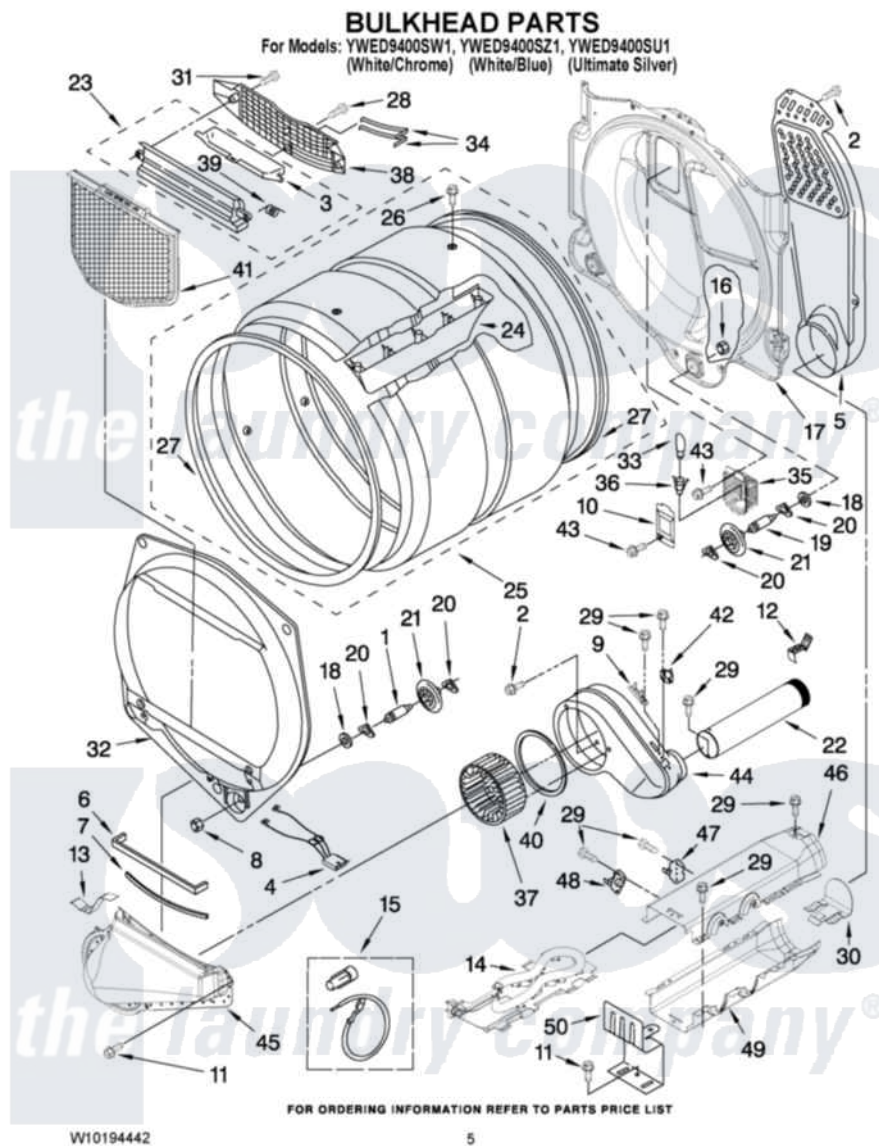

Whirlpool YWED9400SW1 03 - BULKHEAD PARTS

Whirlpool [Residential Whirlpool YWED9400SW1 Dryer Parts](#) Parts Diagram 03 - BULKHEAD PARTS
Click on the part number to view part

Item	Original Part Number	Replaced By	Status	Part Description
1	8575324	W10359271		Shaft, Drum Roller Threads
2	3390647	488729		Screw
3	3394984	8563758		Door, Lint Screen
4	3406653			Harness, Sensor
5	697354	3387911		Duct-Air
6	697813			Seal, Outlet Housing
7	697814	697813		Seal, Outlet Housing
8	3934666	W10080210		Nut, 3/8 X 16
9	3392519			Thermal Limiter
10	3402841	8532165		Lens, Drum Light
11	489463			Screw, 8-18 X 1/16
12	8572105			Retainer, Toe Panel
13	8066208			Clip-Exhaust
14	8544771			Heater Element
15	279457			Wire Kit, Terminal
16	W10001120	W10080190		Nut, 3/8-16

17	W10080170		Bulkhead, Rear
18	3387459	W10080960	Washer, Support
19	8575325	W10359272	Shaft, Roller Drum Threads
20	690997		Washer, Thrust
21	8536973	W10314173	Support
22	8563745	279936	Kit-Exhst
23	3394985	8563755	Housing, Outlet Assembly
24	697693	W10113136	Baffle, Drum
25	W10181466		Complete Drum Assembly
26	W10109200		Screw, Baffle Mounting
27	W10166807	280114	Seal
28	695240	488729	Screw
29	8533971	90767	Screw, 8A X 3/8 HeX Washer Head Tapping
30	8544776		Flange, Heater Box
31	3387230		Screw, 10-16 X 13/16
32	8519245	W10136455	Bulkhead
33	3406124	22002263	Lamp
34	3387223		Electrode, Sensor
35	8578825		Bracket, Drum Light
36	W10136369		Socket, Drum Light Assembly
37	697772		Wheel, Blower
38	8299979		Grill, Outlet Screen Door
39	3394986		Spring, Lint Screen Door
40	697770		Seal, Cover Plate Blower Housing
41	W10049370	W10120998	Screen
42	8577274		Thermostat 295F
43	487909	488729	Screw
44	8544362	W10119255	Housing, Blower
45	8066168	W10128606	Duct-Lint
46	8544769		Housing, Blower Lint Duct Assembly
47	280148		Thermal Cut-Off, Kit
48	8557403		Thermostat 295 F
49	8544770		Housing Slot, Heater Box
50	8066099		Bracket, Heater Box