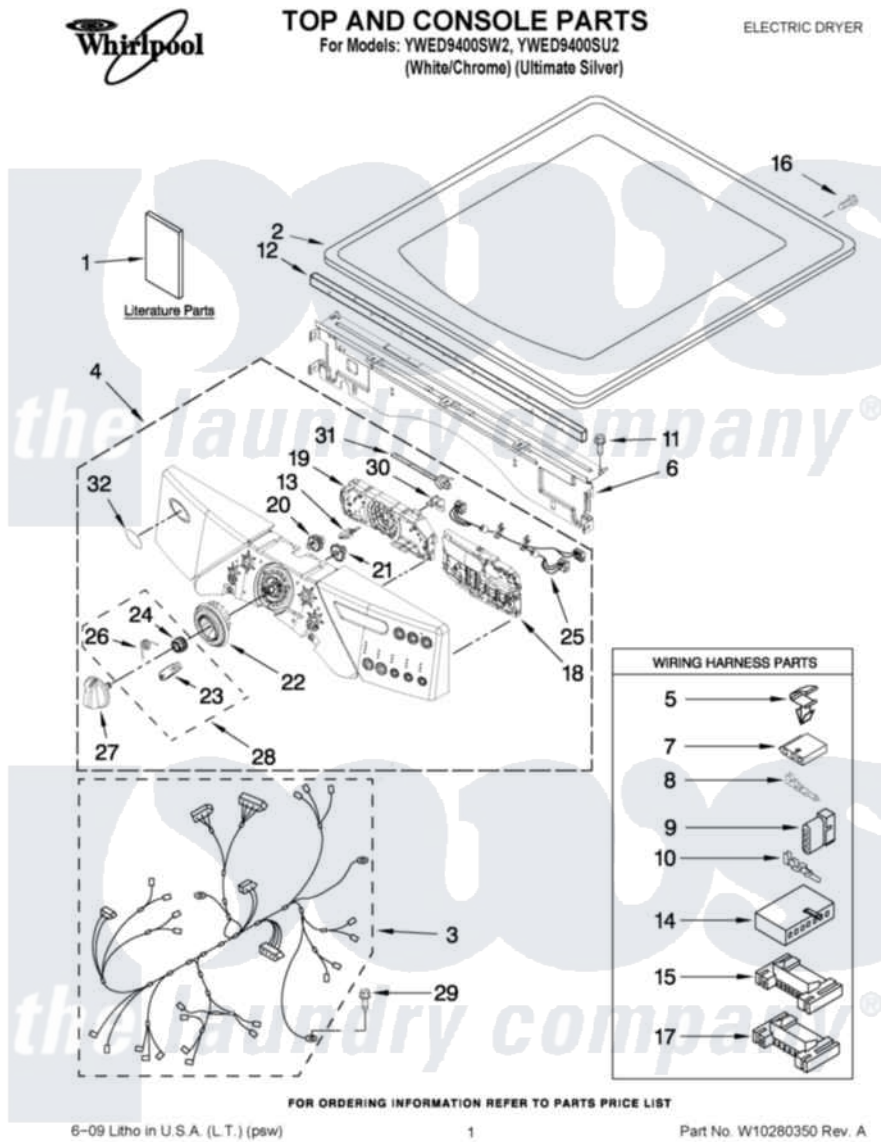

Whirlpool YWED9400SW2 01 - TOP AND CONSOLE PARTS

Whirlpool Residential Whirlpool YWED9400SW2 Dryer Parts Parts Diagram 01 - TOP AND CONSOLE PARTS
Click on the part number to view part

Item	Original Part Number	Replaced By	Status	Part Description
1	W10224575		Not Available	USE & CARE GUIDE
"	W10258369		Not Available	TECH SHEET
"	W10255469		Not Available	INSTALLATION INSTRUCTIONS
2	3980634	W10117263		Top
"	W10114785			Top
3	W10111064			Harness, Main
4	W10246730			Panel, Console And 31)
"	W10246729			Panel, Console And 31)
5	3394427			Clip-Harness
6	W10215656			Bracket, Console
7	353424			Plug, Terminal
8	94614			Terminal
9	3936144			Do-It-Yourself Repair Manuals
10	94613	596797		Terminal
11	3390647	488729		Screw
12	W10112267			Foam-Seal Control Bracket

13	W10030070	W10012480	Kit
14	3936150		Connector, 7-Circuit
15	3395683		Receptacle, Multi-Terminal
16	98139	303776	Screw
17	2203186		Connector, 5-Circuit
18	W10246782	W10294634	Kit
19	W10121375		User Interface
20	W10012430		Encoder, Wheel Kit.
21	W10012440		Retainer-Snap
22	W10012410		Knob, Light Ring
23	W10012810	280230	Encoder, Wheel Kit.
24	W10012460	280230	Encoder, Wheel Kit.
25	W10242906		Harness, Communication
26	W10012820	280230	Encoder, Wheel Kit.
27	W10116702		Knob, Control
"	W10116704		Knob, Control
28	280230		Encoder, Wheel Kit.
29	693995		Screw, Hex Head
30	W10112268		Clip-Harness
31	3391018		Tie Cable
32	W10117943	8303811	Badge, Assembly