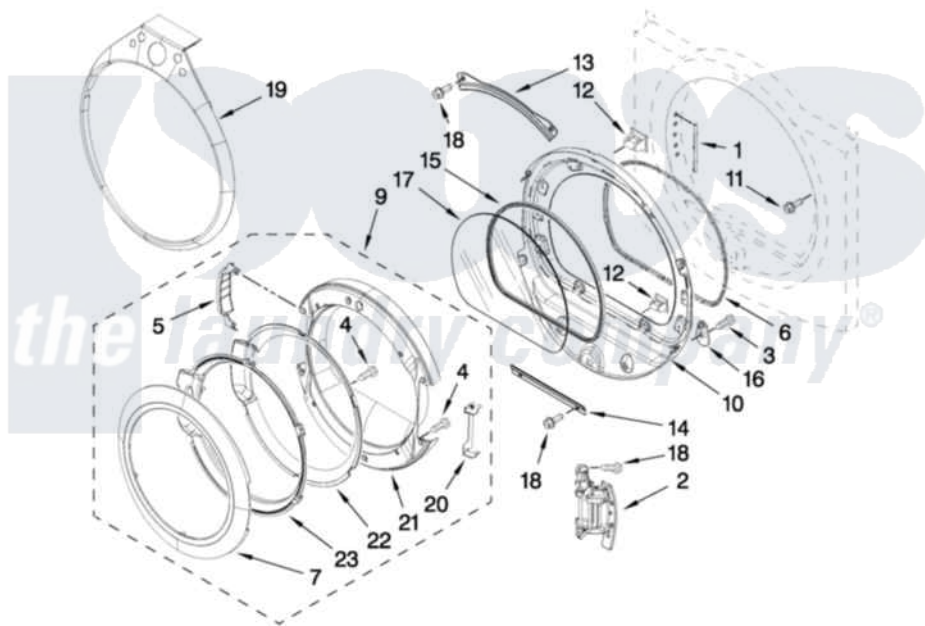

Whirlpool YWED9400SW2 04 - DOOR PARTS

DOOR PARTS For Models: YWED9400SW2, YWED9400SU2 (White/Chrome) (Ultimate Silver)

FOR ORDERING INFORMATION REFER TO PARTS PRICE LIST

W10280350

7

Whirlpool [Residential Whirlpool YWED9400SW2 Dryer Parts](#) Parts Diagram 04 - DOOR PARTS
Click on the part number to view part

Item	Original Part Number	Replaced By	Status	Part Description
1	W10085210			Label-Hinge Hole Cover Front Panel
"	W10085230			Label, Hinge Hole Cover
2	W10139920			Door Hinge Assembly
3	W10159996			Screw, 10-24 X 25/64
4	9742177			Screw, 8-18 X .625
5	W10180119			Cover-Hinge, Stationary Cover Hinge
"	W10181197			Cover Hinge
6	W10139457			Seal-Door Handle, Ring Door
7	8579502			Handle, Door
9	W10180115			Door Assembly
10	8578229			Door Assembly
11	355515			Screw, 8-18 X 11/16
12	690081	279570		Latch
13	8519356			Retainer-Window
14	8519354			Retainer-Window

15	8579662		Gasket, Window
16	W10048910		Screw-Plug
17	8566254		Glass-Window
18	3393258	3373329D	Screw
19	W10180492		Tear-Drop Trim And Clip Assembly
"	W10180498		Tear-Drop Trim And Clip Assembly
20	W10180120		Shield, Door
21	W10180118		Door, Intermediate
22	W10180117		Door Mask
23	8578155		Door Screen