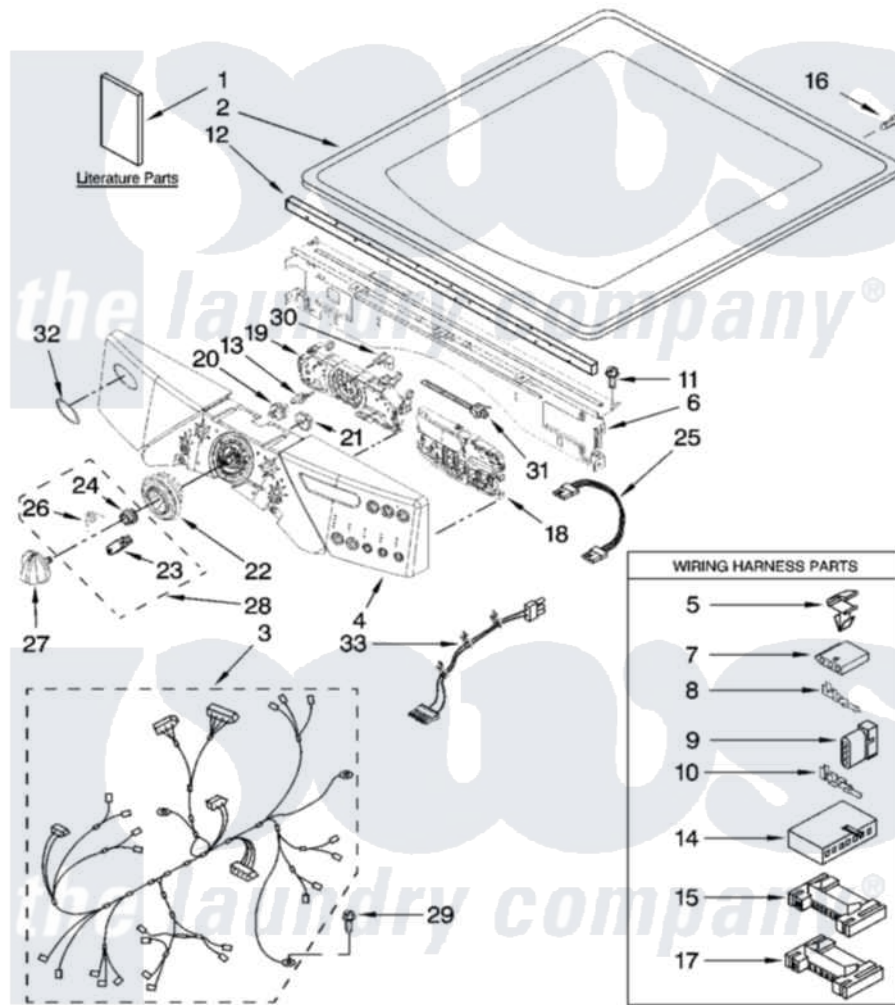

# Whirlpool YWED9400SZ0 01 - TOP AND CONSOLE PARTS

## TOP AND CONSOLE PARTS

For Models: YWED9400SW0, YWED9400SZ0, YWED9400SU0  
(White/Chrome) (White/Blue) (Ultimate Silver)

ELECTRIC DRYER

8-07 Litho in U.S.A. (L.T.)

1

Part No. W10119829 Rev. C

Whirlpool Residential Whirlpool YWED9400SZ0 Dryer Parts Parts Diagram 01 - TOP AND CONSOLE PARTS  
Click on the part number to view part

Item	Original Part Number	Replaced By	Status	Part Description
1	W10110849		Not Available	Use & Care Guide
"	W10110640		Not Available	Tech Sheet
"	W10111226		Not Available	Guide, Quick Start
2	8519251	<a href="#">W10117263</a>		Top
"	<a href="#">W10114785</a>			Top
3	<a href="#">W10074130</a>			Harness, Main
4	<a href="#">W10116695</a>			Panel, Console
"	<a href="#">W10116699</a>			Panel, Console
"	<a href="#">W10116697</a>			Panel, Console
5	<a href="#">3394427</a>			Clip-Harness
6	W10006840	<a href="#">W10215656</a>		Bracket, Console
7	<a href="#">353424</a>			Plug, Terminal
8	<a href="#">94614</a>			Terminal
9	<a href="#">3936144</a>			Do-It-Yourself Repair Manuals
10	94613	<a href="#">596797</a>		Terminal
11	3390647	<a href="#">488729</a>		Screw