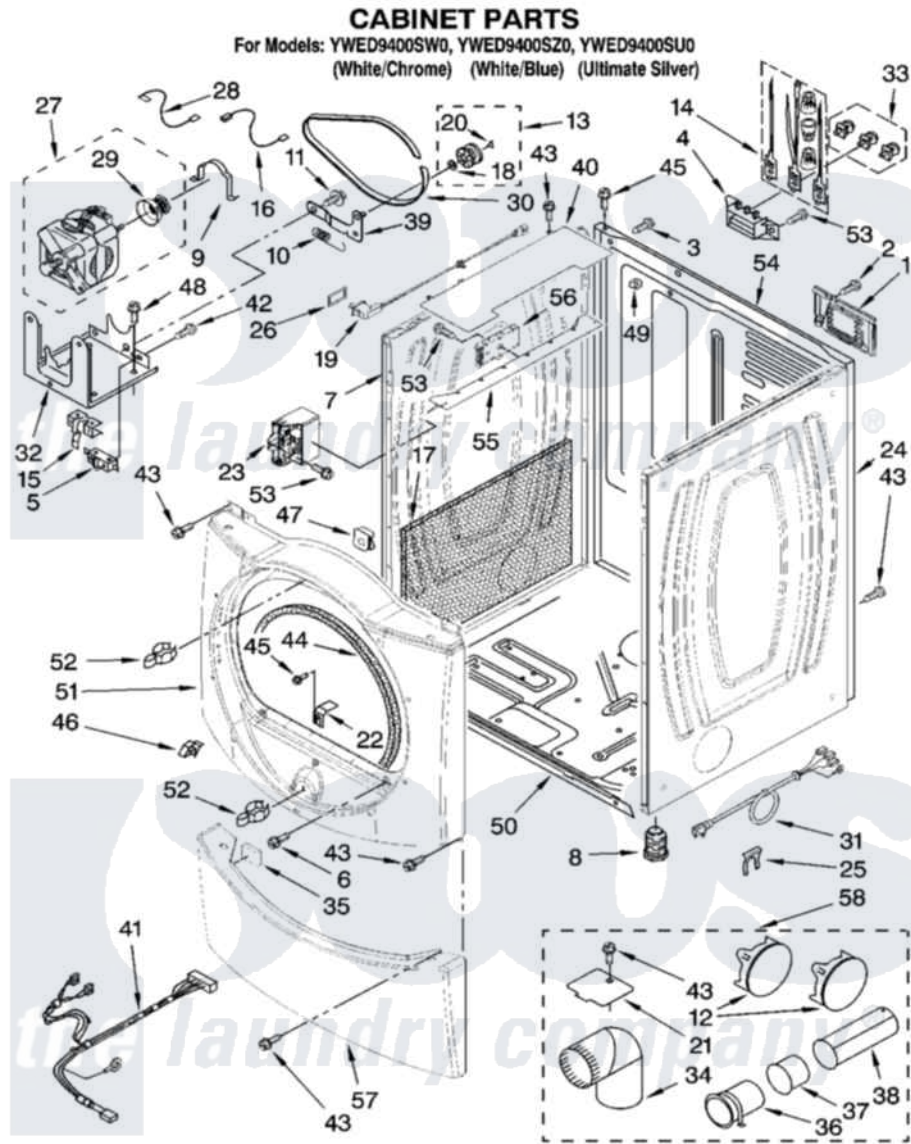

Whirlpool YWED9400SZ0 02 - CABINET PARTS

W10119829

3

Whirlpool [Residential Whirlpool YWED9400SZ0 Dryer Parts](#) Parts Diagram 02 - CABINET PARTS
 Click on the part number to view part

Item	Original Part Number	Replaced By	Status	Part Description
1	8576583	W10119283		Cover, Terminal Block
2	3390814	90767		Screw, 8A X 3/8 HeX Washer Head Tapping
3	697776	4331106		Screw, No.10-32 X 7/16
4	3397659			Block, Terminal
5	3394881	279782		Switch-Lid
6	3357011	308685		Side Trim)
7	W10138989	W10117272		Panel
"	W10138995	W10117286		Panel
8	3392100	49621		Feet-Leveling
"	279810			Foot-Optional
9	660658			Clamp, Motor Mounting 343481 685441
10	3387374			Spring, Idler
11	3389420			Retainer-Idler 1/4-20 X 1/16
12	697750	W10470674		Dryer Exhaust Kit
"	8579117			Plug, Multivent