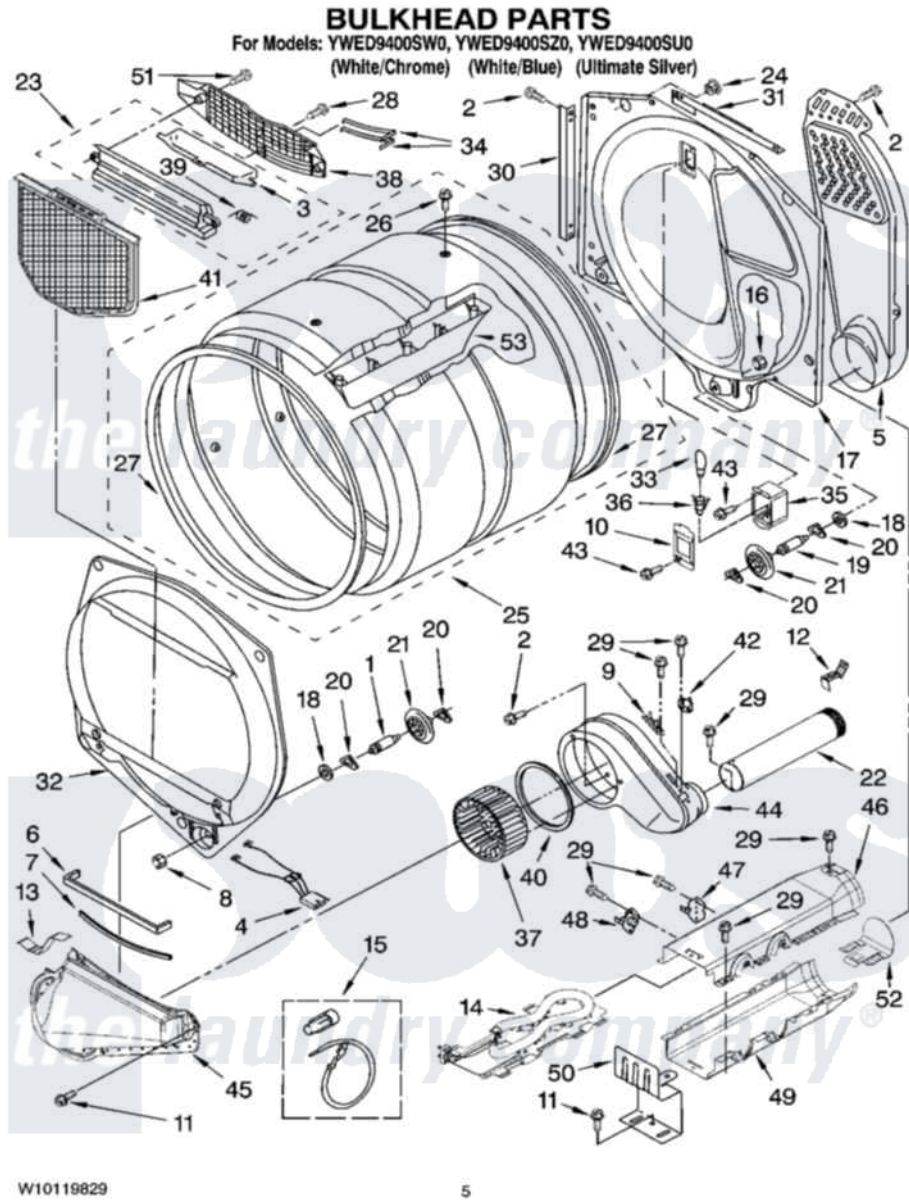

Whirlpool YWED9400SZ0 03 - BULKHEAD PARTS

Whirlpool Residential Whirlpool YWED9400SZ0 Dryer Parts Parts Diagram 03 - BULKHEAD PARTS
Click on the part number to view part

Item	Original Part Number	Replaced By	Status	Part Description
1	8575324	W10359271		Shaft, Drum Roller Threads
2	3390647	488729		Screw
3	3394984	8563758		Door, Lint Screen
4	3406653			Harness, Sensor
5	697354	3387911		Duct-Air
6	697813			Seal, Outlet Housing
7	697814	697813		Seal, Outlet Housing
8	3934666	W10080210		Nut, 3/8 X 16
9	3392519			Thermal Limiter
10	3402841	8532165		Lens, Drum Light
11	489463			Screw, 8-18 X 1/16
12	8572105			Retainer, Toe Panel
13	8066208			Clip-Exhaust
14	8544771			Heater Element
15	279457			Wire Kit, Terminal
16	W10001120	W10080190		Nut, 3/8-16