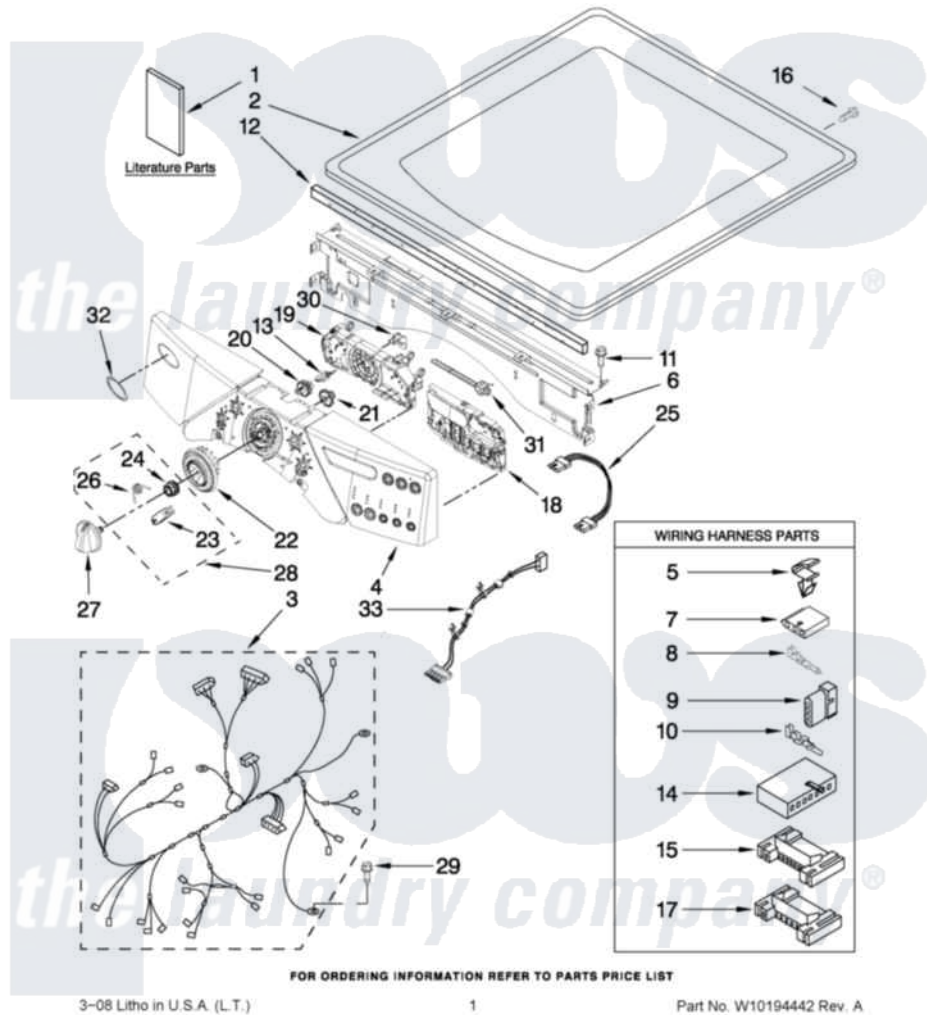

Whirlpool YWED9400SZ1 01 - TOP AND CONSOLE PARTS

TOP AND CONSOLE PARTS

For Models: YWED9400SW1, YWED9400SZ1, YWED9400SU1
(White/Chrome) (White/Blue) (Ultimate Silver)

ELECTRIC DRYER

Whirlpool Residential Whirlpool YWED9400SZ1 Dryer Parts Parts Diagram 01 - TOP AND CONSOLE PARTS
Click on the part number to view part

Item	Original Part Number	Replaced By	Status	Part Description
1	W10151591		Not Available	Use & Care Guide
"	W10177461		Not Available	Tech Sheet
"	W10111226		Not Available	Guide, Quick Start
"	W10134980		Not Available	Installation, Diagnostic Guide
2	8519251	W10117263		Top
"	W10114785			Top
3	W10111013		Not Available	Harness, Main
4	W10116695			Panel, Console
"	W10116699			Panel, Console
"	W10116697			Panel, Console
5	3394427			Clip-Harness
6	W10006840	W10215656		Bracket, Console
7	353424			Plug, Terminal
8	94614			Terminal
9	3936144			Do-It-Yourself Repair Manuals
10	94613	596797		Terminal

11	3390647	488729	Screw
12	W10112267		Foam-Seal Control Bracket
13	W10030070	W10012480	Kit
14	3936150		Connector, 7-Circuit
15	3395683		Receptacle, Multi-Terminal
16	98139	303776	Screw
17	2203186		Connector, 5-Circuit
18	W10172214	W10294631	Kit
19	W10121375		User Interface
20	W10012430		Encoder, Wheel Kit.
21	W10012440		Retainer-Snap
22	W10012410		Knob, Light Ring
23	W10012810	280230	Encoder, Wheel Kit.
24	W10012460	280230	Encoder, Wheel Kit.
25	W10095960		Harness, Communication
26	W10012820	280230	Encoder, Wheel Kit.
27	W10116702		Knob, Control
"	W10116706		Knob, Control
"	W10116704		Knob, Control
28	280230		Encoder, Wheel Kit.
29	359625	487240	Screw, For Mtg. Service Capacitor
30	W10112268		Clip-Harness
31	3391018		Tie Cable
32	W10117943	8303811	Badge, Assembly
33	W10111020		Power Cable, User-Interface