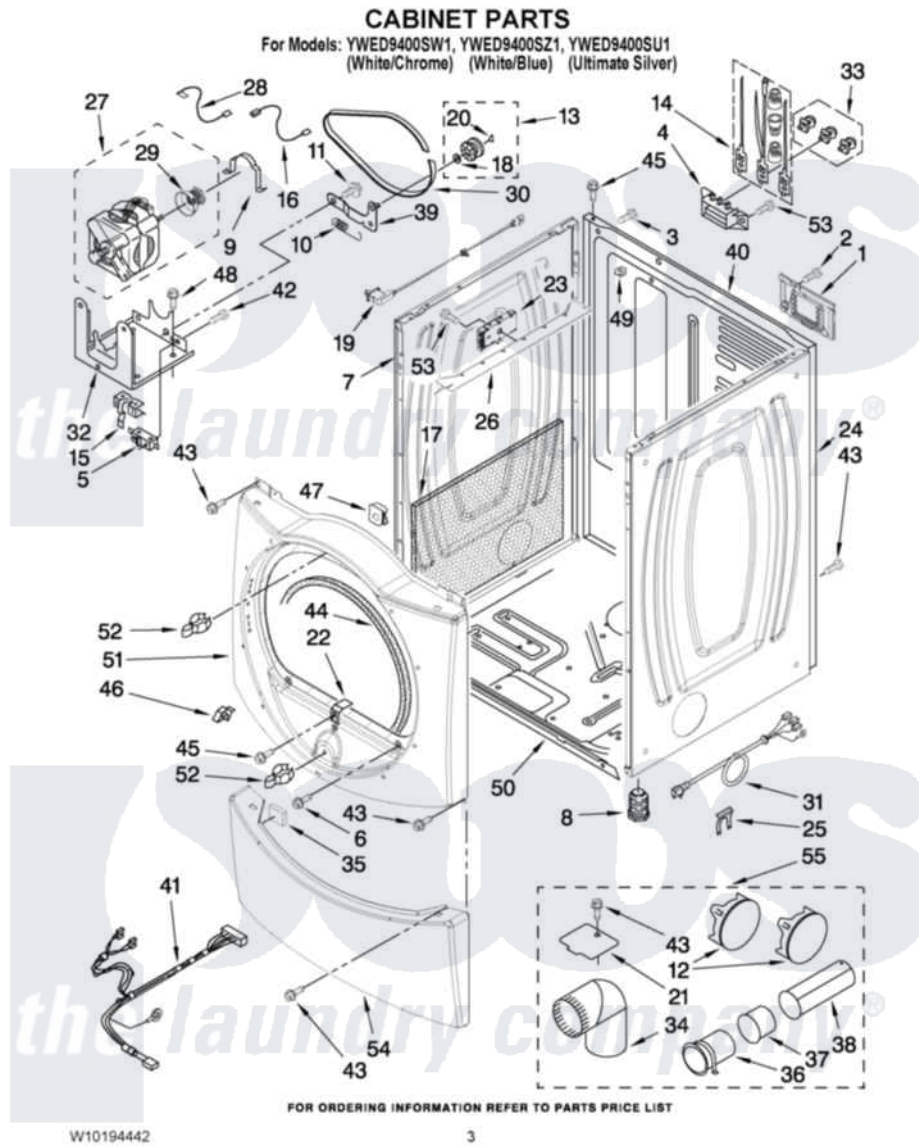

Whirlpool YWED9400SZ1 02 - CABINET PARTS

Whirlpool [Residential Whirlpool YWED9400SZ1 Dryer Parts](#) Parts Diagram 02 - CABINET PARTS
Click on the part number to view part

Item	Original Part Number	Replaced By	Status	Part Description
1	8576583	W10119283		Cover, Terminal Block
2	3390814	90767		Screw, 8A X 3/8 HeX Washer Head Tapping
3	8533974	4331106		Screw, No.10-32 X 7/16
4	3397659			Block, Terminal
5	3394881	279782		Switch-Lid
6	3357011	308685		Side Trim)
7	W10192435			Panel, Side
"	W10192440			Panel, Side
8	3392100	49621		Feet-Leveling
"	279810			Foot-Optional
9	660658			Clamp, Motor Mounting 343481 685441
10	3387374			Spring, Idler
11	3389420			Retainer-Idler 1/4-20 X 1/16
12	697750	W10470674		Dryer Exhaust Kit
"	8579117			Plug, Multivent