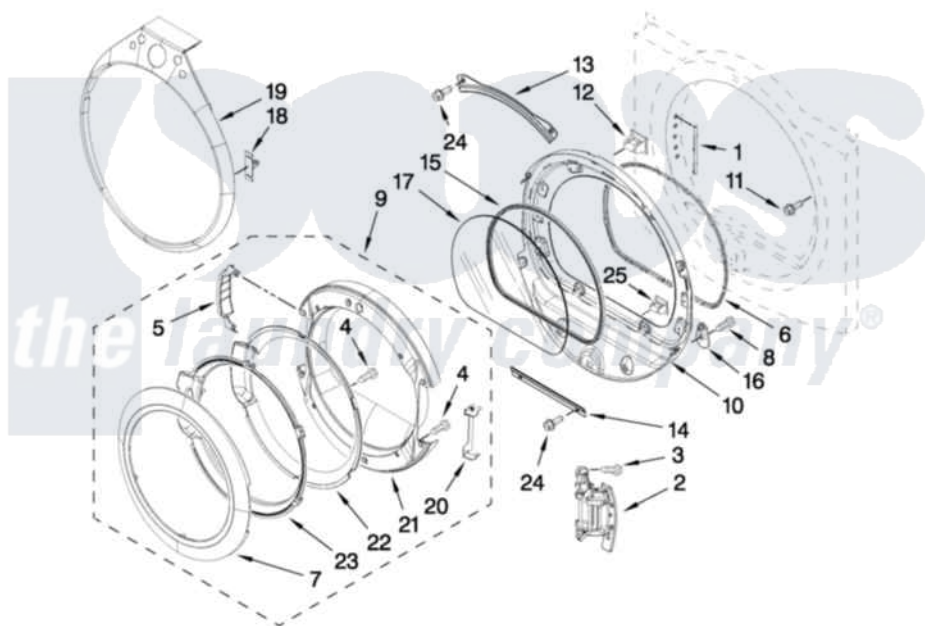

# Whirlpool YWED9400SZ1 04 - DOOR PARTS

## DOOR PARTS

For Models: YWED9400SW1, YWED9400SZ1, YWED9400SU1  
(White/Chrome) (White/Blue) (Ultimate Silver)

FOR ORDERING INFORMATION REFER TO PARTS PRICE LIST

W10194442

7

Whirlpool [Residential Whirlpool YWED9400SZ1 Dryer Parts](#) Parts Diagram 04 - DOOR PARTS

[Click on the part number to view part](#)

Item	Original Part Number	Replaced By	Status	Part Description
1	<a href="#">W10085210</a>			Label-Hinge Hole Cover Front Panel
"	<a href="#">W10085230</a>			Label, Hinge Hole Cover
2	<a href="#">W10139920</a>			Door Hinge Assembly
3	<a href="#">W10159996</a>			Screw, 10-24 X 25/64
4	<a href="#">9742177</a>			Screw, 8-18 X .625
5	<a href="#">W10180119</a>			Cover-Hinge, Stationary Cover Hinge
"	<a href="#">W10181197</a>			Cover Hinge
6	<a href="#">W10139457</a>			Seal-Door Handle, Ring Door
7	<a href="#">8579502</a>			Handle, Door
"	<a href="#">8579496</a>			HAndle, Ring And Pad Assembly
8	3393008	<a href="#">308685</a>		Side Trim )
9	<a href="#">W10180115</a>			Door Assembly
"	<a href="#">W10180112</a>			Door Assembly
10	<a href="#">8578229</a>			Door Assembly

11	<a href="#">355515</a>		Screw, 8-18 X 11/16
12	3398175	<a href="#">279570</a>	Latch
13	<a href="#">8519356</a>		Retainer-Window
14	<a href="#">8519354</a>		Retainer-Window
15	<a href="#">8579662</a>		Gasket, Window
16	<a href="#">W10048910</a>		Screw-Plug
17	<a href="#">8566254</a>		Glass-Window
18	<a href="#">W10129065</a>		Trim-Clip Metal
19	<a href="#">W10180492</a>		Tear-Drop Trim And Clip Assembly
"	<a href="#">W10180494</a>		Tear-Drop Trim And Clip Assembly
"	<a href="#">W10180498</a>		Tear-Drop Trim And Clip Assembly
20	<a href="#">W10180120</a>		Shield, Door
21	<a href="#">W10180118</a>		Door, Intermediate
22	<a href="#">W10180117</a>		Door Mask
23	<a href="#">8578155</a>		Door Screen
24	3393258	<a href="#">3373329D</a>	Screw
25	690081	<a href="#">279570</a>	Latch