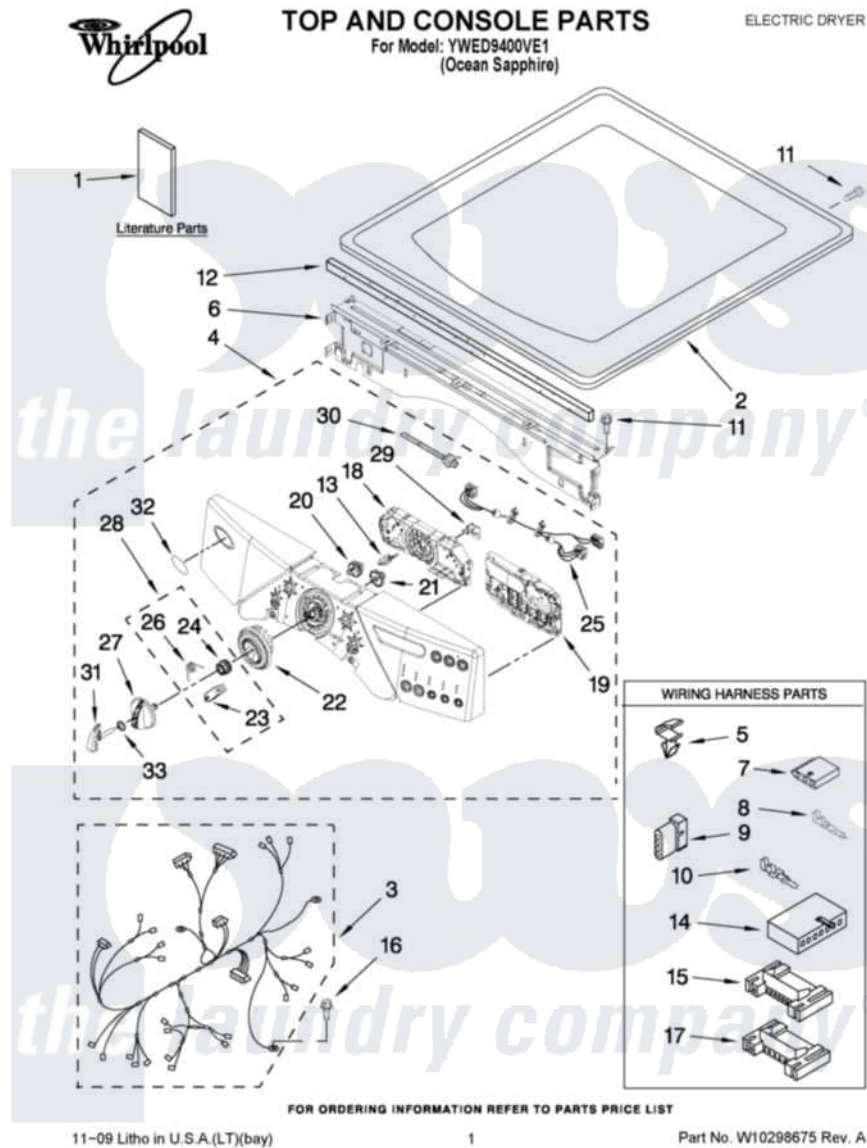

Whirlpool YWED9400VE1 01 - TOP AND CONSOLE PARTS

Whirlpool Residential Whirlpool YWED9400VE1 Dryer Parts Parts Diagram 01 - TOP AND CONSOLE PARTS
 Click on the part number to view part

Item	Original Part Number	Replaced By	Status	Part Description
1	W10224575		Not Available	USE & CARE GUIDE
"	W10258369		Not Available	TECH SHEET
"	W10255469		Not Available	INSTALLATION INSTRUCTIONS
2	W10144446			Top
3	W10111064			Harness, Main
4	W10246733			Panel, Console
5	3394427			Clip-Harness
6	W10215656			Bracket, Console
7	353424			Plug, Terminal
8	94614			Terminal
9	3936144			Do-It-Yourself Repair Manuals
10	94613	596797		Terminal
11	3390647	488729		Screw
12	W10112267			Foam-Seal Control Bracket
13	W10030070	W10012480		Kit
14	3936150			Connector, 7-Circuit

15	3395683		Receptacle, Multi-Terminal
16	693995		Screw, Hex Head
17	2203186		Connector, 5-Circuit
18	W10279688		User Interface
19	W10280099		User Interface
20	W10012430		Encoder, Wheel Kit.
21	W10012440		Retainer-Snap
22	W10012410		Knob, Light Ring
23	W10012810	280230	Encoder, Wheel Kit.
24	W10012450	280230	Encoder, Wheel Kit.
25	W10242906		Harness, Communication
26	W10012820	280230	Encoder, Wheel Kit.
27	W10116704		Knob, Control
28	280230		Encoder, Wheel Kit.
29	W10112268		Clip-Harness
30	3391018		Tie Cable
31	W10029940		Cap, Knob
32	W10117943	8303811	Badge, Assembly
33	W10012830		Knob, O-Ring