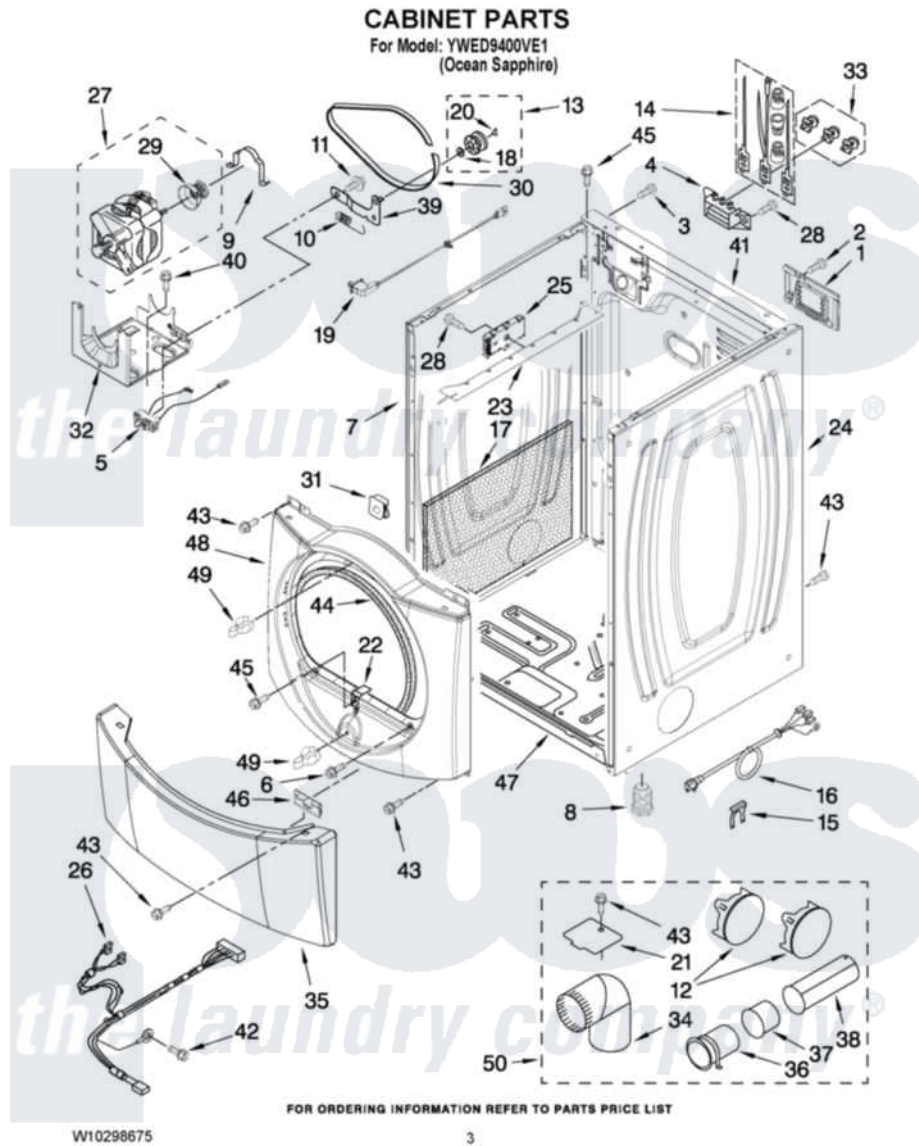

Whirlpool YWED9400VE1 02 - CABINET PARTS

Whirlpool [Residential Whirlpool YWED9400VE1 Dryer Parts](#) Parts Diagram 02 - CABINET PARTS
 Click on the part number to view part

Item	Original Part Number	Replaced By	Status	Part Description
1	W10286180	W10119283		Cover, Terminal Block
2	3390814	90767		Screw, 8A X 3/8 HeX Washer Head Tapping
3	8533974	4331106		Screw, No.10-32 X 7/16
4	3397659			Block, Terminal
5	W10246525	W10314253		Switch, Assembly Broken Belt
6	3357011	308685		Side Trim)
7	W10192445			Panel, Side
8	3392100	49621		Feet-Leveling
"	279810			Foot-Optional
9	660658			Clamp, Motor Mounting 343481 685441
10	3387374			Spring, Idler
11	3389420			Retainer-Idler 1/4-20 X 1/16
12	W10151499	W10404617		Plug, Multivent
13	3388672	279640		Pulley-Idr
14	279218			Terminal Tinned And Brass

14	279910		Panel
15	694415		Clip, Strain Relief
16	8529008	Not Available	HARNESSES, WIRING
17	W10123956		Dampening Panel
18	W10121334		Washer, Thrust
19	W10128087	W10318609	Switch, Assembly Door
20	690997		Washer, Thrust
21	8066115	3394331	Plate Cover
22	8529053		Ramp, Door Door Switch
23	8563727		Bracket, Control
24	W10192456		Panel, Side
25	W10174745		Board, Control
26	W10242904		Harness, Digital Interface
27	8538263	279787	Motor-Drive
28	90767		Screw, 8A X 3/8 Hex Washer Head Tapping
29	8578220		Pulley, Motor
30	3387610	661570	Belt
31	62825		Clip-S Type Control Board
32	W10242878		Bracket, Motor Mounting
33	279393		Terminal Block Screw Kit
34	49026		4" - 90° Elbow
35	W10246280		Toe Panel
36	8563747		Exhaust Pipe Medium Pipe
37	8563750		Exhaust Pipe
38	8563749		Exhaust Pipe
39	3388674	W10118756	Idler Bracket
40	343641	681414	Screw, 10AB X 1/2
41	W10244141		Panel, Rear
42	693995		Screw, Hex Head
43	3390647	488729	Screw
44	3387242		Seal, Front Panel
45	3357011	308685	Side Trim)
46	8519459		Clip, Toe Panel
47	W10239098		Front Panel
48	W10180436		Front Panel
49	696144	279570	Latch
50	W10186596	W10470674	Dryer Exhaust Kit