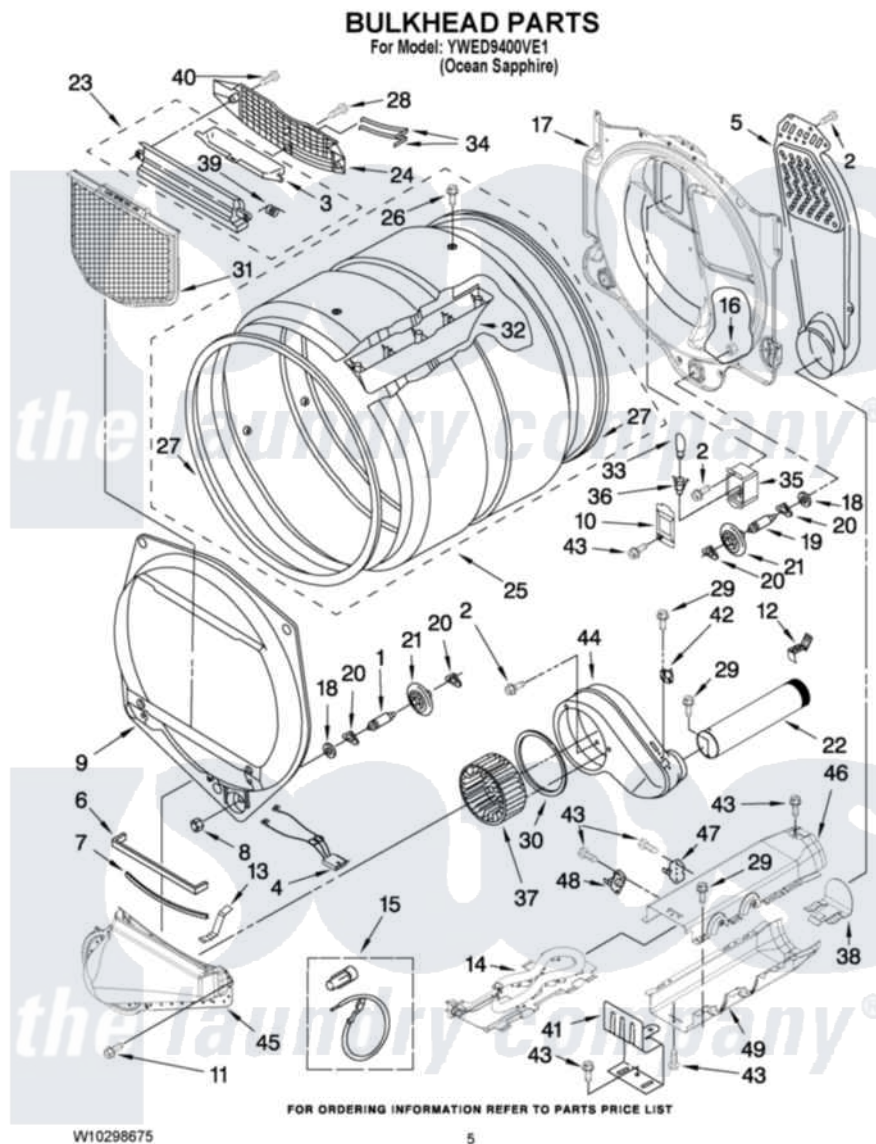

Whirlpool YWED9400VE1 03 - BULKHEAD PARTS

Whirlpool [Residential Whirlpool YWED9400VE1 Dryer Parts](#) Parts Diagram 03 - BULKHEAD PARTS
Click on the part number to view part

Item	Original Part Number	Replaced By	Status	Part Description
1	8575324	W10359271		Shaft, Drum Roller Threads
2	3390647	488729		Screw
3	3394984	8563758		Door, Lint Screen
4	3406653			Harness, Sensor
5	697354	3387911		Duct-Air
6	697813			Seal, Outlet Housing
7	697814	697813		Seal, Outlet Housing
8	3934666	W10080210		Nut, 3/8 X 16
9	W10252304			Bulkhead, Front
10	3402841	8532165		Lens, Drum Light
11	489463			Screw, 8-18 X 1/16
12	8572105			Retainer, Toe Panel
13	8066208			Clip-Exhaust
14	8544771			Heater Element
15	279457			Wire Kit, Terminal
16	W10001120	W10080190		Nut, 3/8-16

17	W10080170		Bulkhead, Rear
18	3387459	W10080960	Washer, Support
19	8575325	W10359272	Shaft, Roller Drum Threads
20	690997		Washer, Thrust
21	8536973	W10314173	Support
22	8563745	279936	Kit-Exhst
23	3394985	8563755	Housing, Outlet Assembly
24	8299979		Grill, Outlet Screen Door
25	W10181466		Complete Drum Assembly
26	W10219342		Screw, Baffle Mounting
27	W10166807	280114	Seal
28	695240	488729	Screw
29	8533971	90767	Screw, 8A X 3/8 HeX Washer Head Tapping
30	697770		Seal, Cover Plate Blower Housing
31	W10049370	W10120998	Screen
32	697693	W10113136	Baffle, Drum
33	3406124	22002263	Lamp
34	3387223		Electrode, Sensor
35	8578825		Bracket, Drum Light
36	W10214261		Socket, Drum Light Assembly
37	697772		Wheel, Blower
38	8544776		Flange, Heater Box
39	3394986		Spring, Lint Screen Door
40	3387230		Screw, 10-16 X 13/16
41	8066099		Bracket, Heater Box
42	8577274		Thermostat 295F
43	693995		Screw, Hex Head
44	8544362	W10119255	Housing, Blower
45	8066168	W10128606	Duct-Lint
46	8544769		Housing, Blower Lint Duct Assembly
47	8318314	279973	Kit, Thermal Cut-Off
48	3391914		Thermostat 295 F
49	8544770		Housing Slot, Heater Box