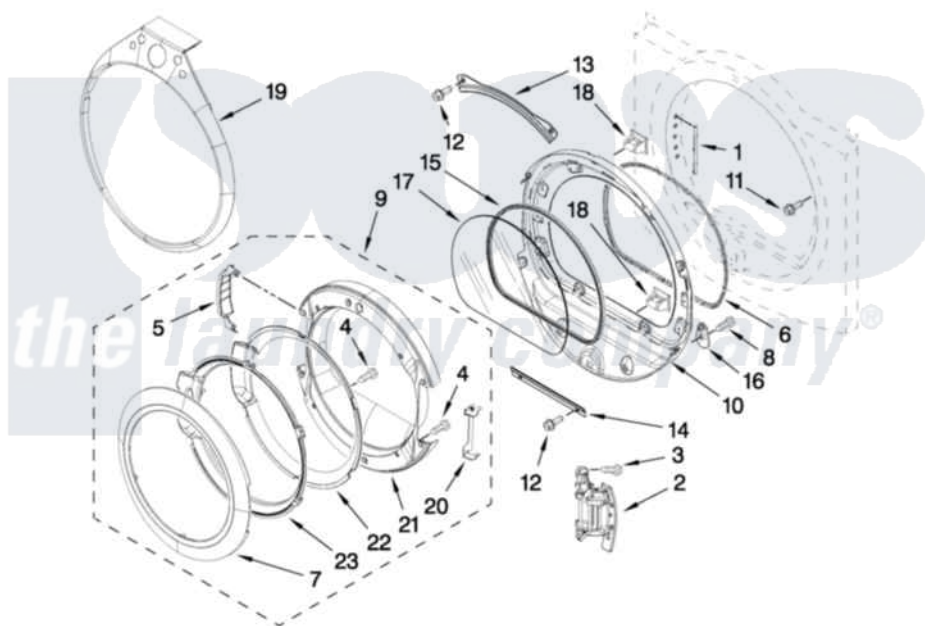

Whirlpool YWED9400VE1 04 - DOOR PARTS

DOOR PARTS

For Model: YWED9400VE1
(Ocean Sapphire)

FOR ORDERING INFORMATION REFER TO PARTS PRICE LIST

W10298675

7

Whirlpool [Residential Whirlpool YWED9400VE1 Dryer Parts](#) Parts Diagram 04 - DOOR PARTS

[Click on the part number to view part](#)

Item	Original Part Number	Replaced By	Status	Part Description
1	W10085230			Label, Hinge Hole Cover
2	W10139920			Door Hinge Assembly
3	W10159996			Screw, 10-24 X 25/64
4	9742177			Screw, 8-18 X .625
5	W10180119			Cover-Hinge, Stationary Cover Hinge
"	W10181197			Cover Hinge
6	W10139457			Seal-Door Handle, Ring Door
7	8579502			Handle, Door
8	3400224			Screw, 1/4-20 X 3/8
9	W10180115			Door Assembly
10	8578229			Door Assembly
11	355515			Screw, 8-18 X 11/16
12	3393258	3373329D		Screw
13	8519356			Retainer-Window
14	8519354			Retainer-Window
15	8579662			Gasket, Window

16	W10048910	Screw-Plug	
17	8566254	Glass-Window	
18	690081	279570	Latch
19	W10191982	Tear-Drop Trim And Clip Assembly	
20	W10180120	Shield, Door	
21	W10180118	Door, Intermediate	
22	W10180117	Door Mask	
23	8578155	Door Screen	