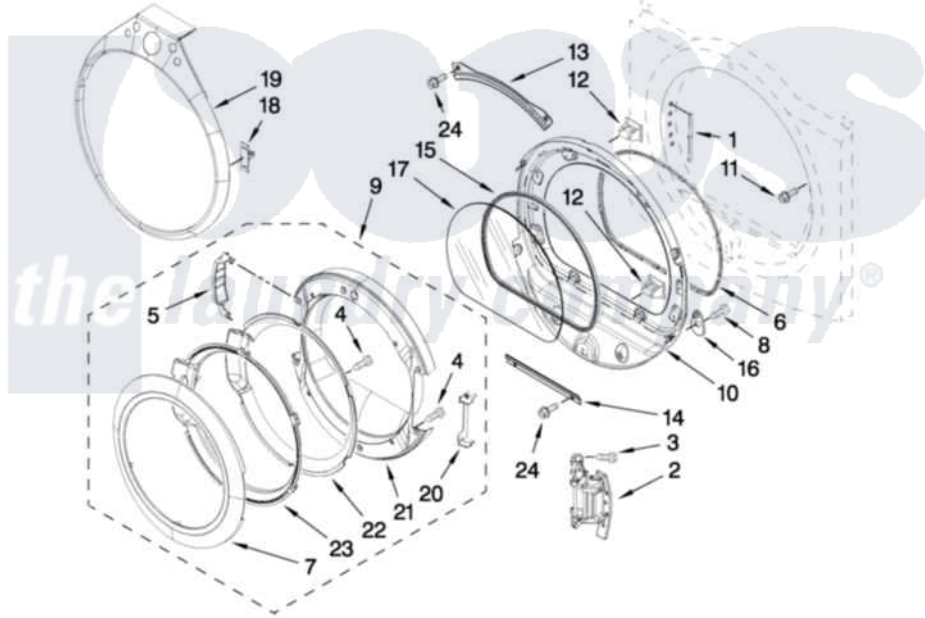

Whirlpool YWED9450WL1 04 - DOOR PARTS

DOOR PARTS

For Models: YWED9450WW1 (White) YWED9450WL1 (Mercury) YWED9450WR1 (Red)

FOR ORDERING INFORMATION REFER TO PARTS PRICE LIST

W10275050

7

Whirlpool [Residential Whirlpool YWED9450WL1 Dryer Parts](#) Parts Diagram 04 - DOOR PARTS
 Click on the part number to view part

Item	Original Part Number	Replaced By	Status	Part Description
1	W10085210			Label-Hinge Hole Cover Front Panel
2	W10139920			Door Hinge Assembly
3	W10159996			Screw, 10-24 X 25/64
4	9742177			Screw, 8-18 X .625
5	W10180119			Cover-Hinge, Stationary Cover Hinge
NI	BLANK		Not Available	(Following Parts Not Included)
"	BLANK		Not Available	COVER-HINGE (R.H.)
6	BLANK		Not Available	SEAL-DOOR
7	BLANK		Not Available	HANDLE-RING
8	BLANK		Not Available	SCREW, 10-16 X 1/2
9	BLANK		Not Available	DOOR ASSEMBLY (OUTER)
10	BLANK		Not Available	DOOR ASSEMBLY (INNER) (INCLUDES ITEM: 12)
11	BLANK		Not Available	SCREW, 8-18 X 11/16
12	BLANK		Not Available	DOOR CATCH ASSEMBLY

13	BLANK	Not Available	RETAINER-WINDOW (UPPER)
14	BLANK	Not Available	RETAINER-WINDOW (LOWER)
15	BLANK	Not Available	GASKET, WINDOW
16	BLANK	Not Available	SCREW-PLUG
17	BLANK	Not Available	WINDOW
18	BLANK	Not Available	CLIP, METAL
19	BLANK	Not Available	TEAR-DROP TRIM & CLIP ASSEMBLY (WHITE)
"	BLANK	Not Available	TEAR-DROP TRIM & CLIP ASSEMBLY (MERCURY)
"	BLANK	Not Available	TEAR-DROP TRIM & CLIP ASSEMBLY (RED)
20	BLANK	Not Available	DOOR-SHIELD
21	BLANK	Not Available	DOOR INTERMEDIATE
22	BLANK	Not Available	DOOR MASK
23	BLANK	Not Available	DOOR SCREEN
24	BLANK	Not Available	SCREW, 10-16 X 1/2