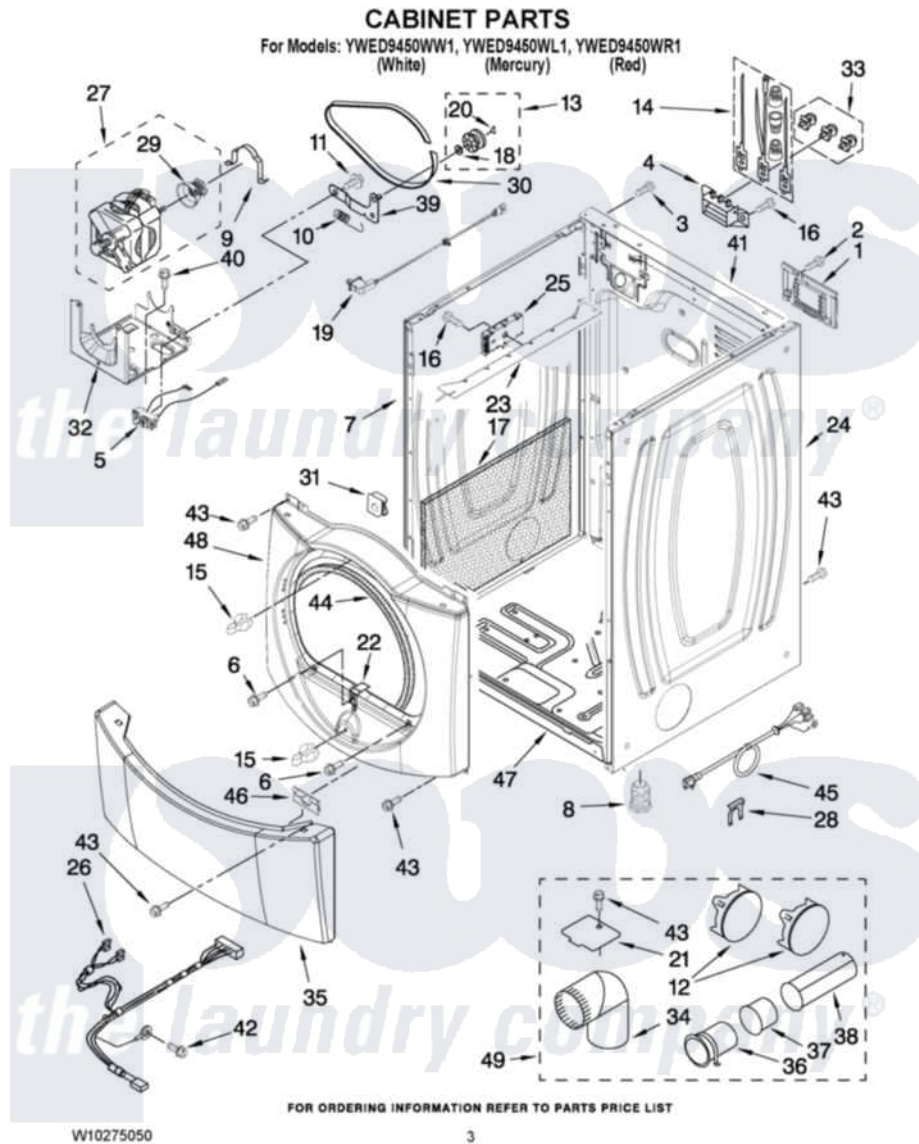

# Whirlpool YWED9450WR1 02 - CABINET PARTS

Whirlpool [Residential Whirlpool YWED9450WR1 Dryer Parts](#) Parts Diagram 02 - CABINET PARTS  
Click on the part number to view part

Item	Original Part Number	Replaced By	Status	Part Description
1	8576583	<a href="#">W10119283</a>		Cover, Terminal Block
2	3390814	<a href="#">90767</a>		Screw, 8A X 3/8 HeX Washer Head Tapping
3	8533974	<a href="#">4331106</a>		Screw, No.10-32 X 7/16
4	<a href="#">3397659</a>			Block, Terminal
5	W10246525	<a href="#">W10314253</a>		Switch, Assembly Broken Belt
6	3357011	<a href="#">308685</a>		Side Trim )
7	<a href="#">W10192435</a>			Panel, Side
"	<a href="#">W10249727</a>			Panel, Side
"	<a href="#">W10249768</a>			Panel, Side
8	3392100	<a href="#">49621</a>		Feet-Leveling
"	<a href="#">279810</a>			Foot-Optional
9	<a href="#">W10121316</a>			Plug, Multivent
10	<a href="#">3387374</a>			Spring, Idler
11	<a href="#">3389420</a>			Retainer-Idler 1/4-20 X 1/16
12	<a href="#">49252</a>			Plug, Multivent
"	W10151499	<a href="#">W10404617</a>		Plug, Multivent