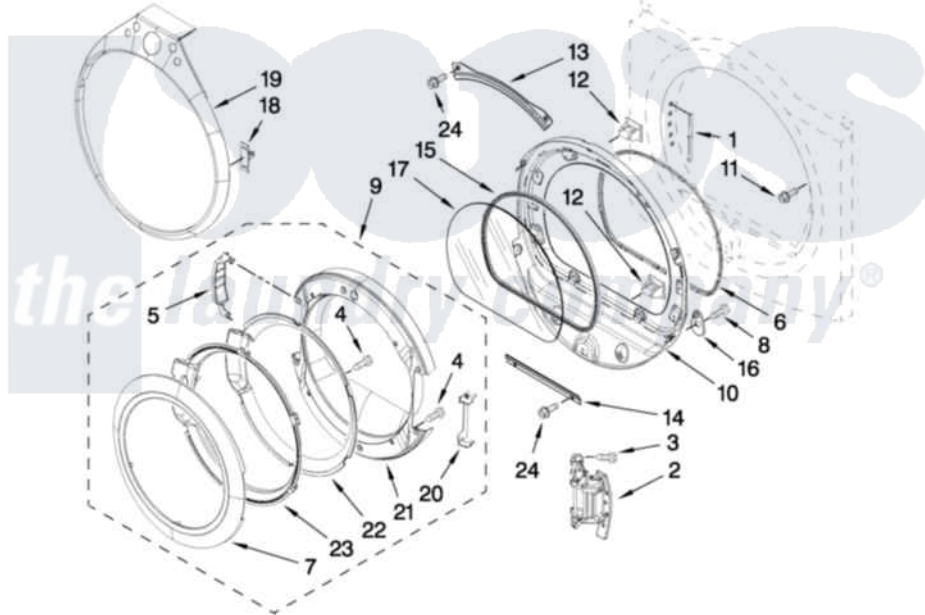

# Whirlpool YWED9450WR1 04 - DOOR PARTS

## DOOR PARTS

For Models: YWED9450WW1 (White) YWED9450WL1 (Mercury) YWED9450WR1 (Red)

FOR ORDERING INFORMATION REFER TO PARTS PRICE LIST

W10275050

7

[Whirlpool Residential Whirlpool YWED9450WR1 Dryer Parts](#) Parts Diagram 04 - DOOR PARTS  
Click on the part number to view part

Item	Original Part Number	Replaced By	Status	Part Description
1	<a href="#">W10085210</a>			Label-Hinge Hole Cover Front Panel
2	<a href="#">W10139920</a>			Door Hinge Assembly
3	<a href="#">W10159996</a>			Screw, 10-24 X 25/64
4	<a href="#">9742177</a>			Screw, 8-18 X .625
5	<a href="#">W10180119</a>			Cover-Hinge, Stationary Cover Hinge
NI	BLANK		Not Available	(Following Parts Not Included)
"	BLANK		Not Available	COVER-HINGE (R.H.)
6	BLANK		Not Available	SEAL-DOOR
7	BLANK		Not Available	HANDLE-RING
8	BLANK		Not Available	SCREW, 10-16 X 1/2
9	BLANK		Not Available	DOOR ASSEMBLY (OUTER)
10	BLANK		Not Available	DOOR ASSEMBLY (INNER) (INCLUDES ITEM: 12)
11	BLANK		Not Available	SCREW, 8-18 X 11/16
12	BLANK		Not Available	DOOR CATCH ASSEMBLY

13	BLANK	Not Available	RETAINER-WINDOW (UPPER)
14	BLANK	Not Available	RETAINER-WINDOW (LOWER)
15	BLANK	Not Available	GASKET, WINDOW
16	BLANK	Not Available	SCREW-PLUG
17	BLANK	Not Available	WINDOW
18	BLANK	Not Available	CLIP, METAL
19	BLANK	Not Available	TEAR-DROP TRIM & CLIP ASSEMBLY (WHITE)
"	BLANK	Not Available	TEAR-DROP TRIM & CLIP ASSEMBLY (MERCURY)
"	BLANK	Not Available	TEAR-DROP TRIM & CLIP ASSEMBLY (RED)
20	BLANK	Not Available	DOOR-SHIELD
21	BLANK	Not Available	DOOR INTERMEDIATE
22	BLANK	Not Available	DOOR MASK
23	BLANK	Not Available	DOOR SCREEN
24	BLANK	Not Available	SCREW, 10-16 X 1/2