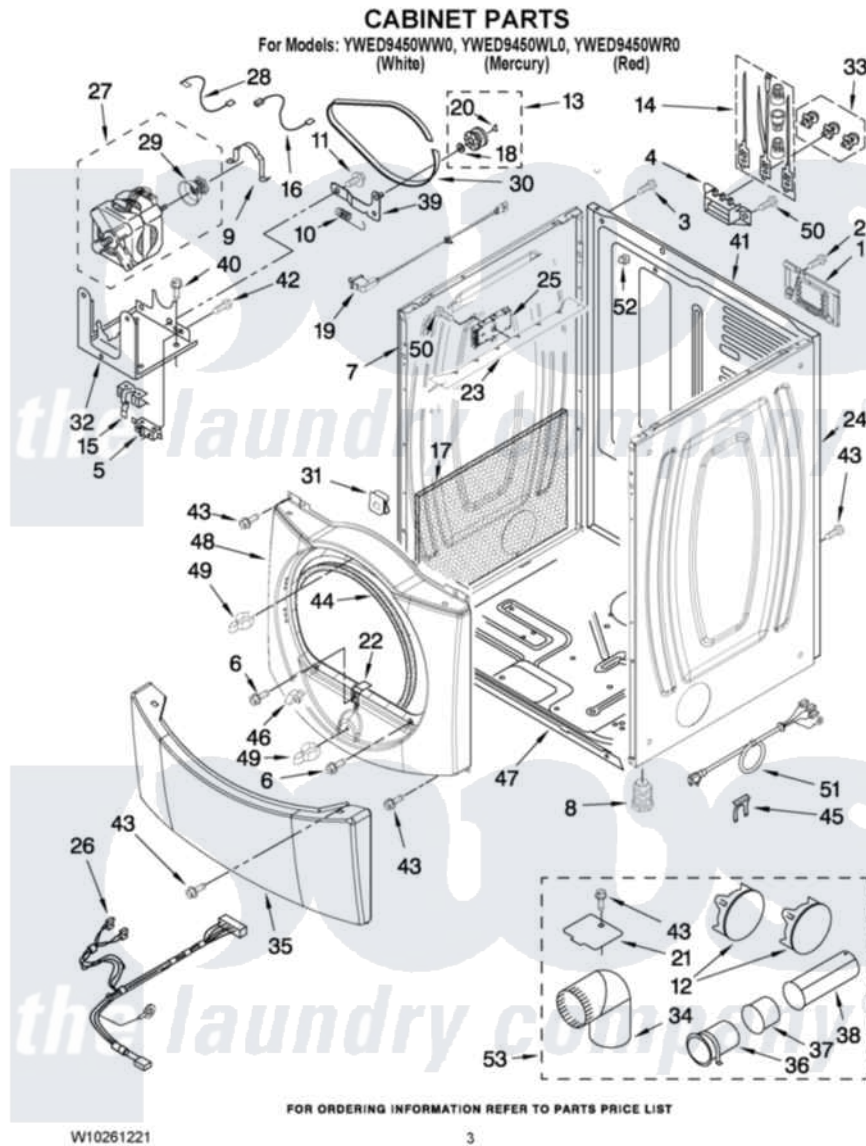

# Whirlpool YWED9450WW0 02 - CABINET PARTS

Whirlpool [Residential Whirlpool YWED9450WW0 Dryer Parts](#) Parts Diagram 02 - CABINET PARTS  
Click on the part number to view part

Item	Original Part Number	Replaced By	Status	Part Description
1	8576583	<a href="#">W10119283</a>		Cover, Terminal Block
2	3390814	<a href="#">90767</a>		Screw, 8A X 3/8 HeX Washer Head Tapping
3	8533974	<a href="#">4331106</a>		Screw, No.10-32 X 7/16
4	<a href="#">3397659</a>			Block, Terminal
5	3394881	<a href="#">279782</a>		Switch-Lid
6	3357011	<a href="#">308685</a>		Side Trim )
7	<a href="#">W10192435</a>			Panel, Side
"	<a href="#">W10249727</a>			Panel, Side
"	<a href="#">W10249768</a>			Panel, Side
8	3392100	<a href="#">49621</a>		Feet-Leveling
"	<a href="#">279810</a>			Foot-Optional
9	<a href="#">W10121316</a>			Plug, Multivent
10	<a href="#">3387374</a>			Spring, Idler
11	<a href="#">3389420</a>			Retainer-Idler 1/4-20 X 1/16
12	697750	<a href="#">W10470674</a>		Dryer Exhaust Kit
"	W10151499	<a href="#">W10404617</a>		Plug, Multivent