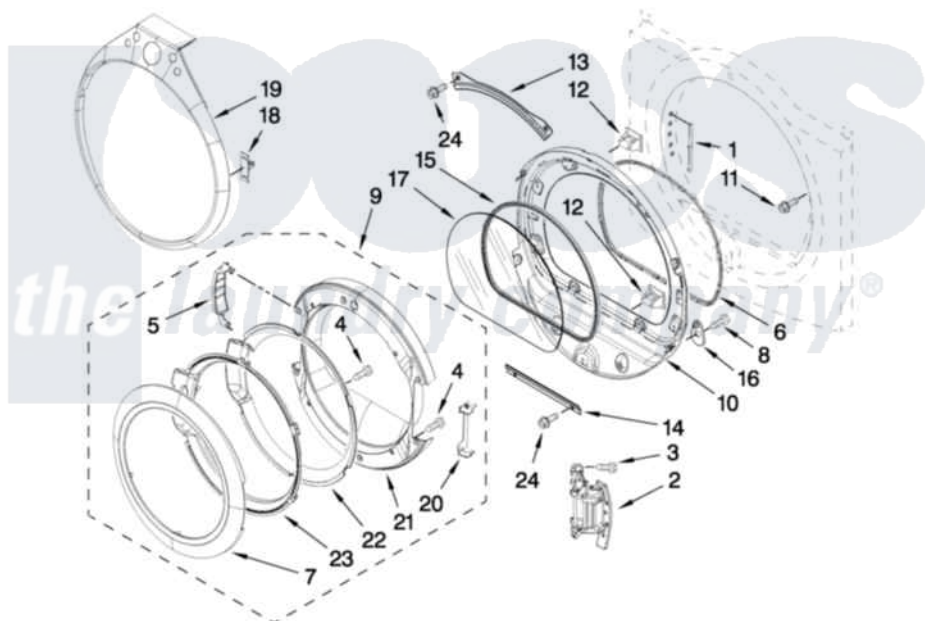

Whirlpool YWED9450WW0 04 - DOOR PARTS

DOOR PARTS

For Models: YWED9450WW0 (White) YWED9450WL0 (Mercury) YWED9450WR0 (Red)

FOR ORDERING INFORMATION REFER TO PARTS PRICE LIST

W10261221

7

[Whirlpool Residential Whirlpool YWED9450WW0 Dryer Parts](#) Parts Diagram 04 - DOOR PARTS

[Click on the part number to view part](#)

Item	Original Part Number	Replaced By	Status	Part Description
1	W10085210			Label-Hinge Hole Cover Front Panel
2	W10139920			Door Hinge Assembly
3	W10159996			Screw, 10-24 X 25/64
4	9742177			Screw, 8-18 X .625
5	W10180119			Cover-Hinge, Stationary Cover Hinge
"	W10181197			Cover Hinge
6	W10139457			Seal-Door Handle, Ring Door
7	8579502			Handle, Door
8	3400224			Screw, 1/4-20 X 3/8
9	W10180115			Door Assembly
10	8578229			Door Assembly
11	355515			Screw, 8-18 X 11/16
12	690081	279570		Latch
13	8519356			Retainer-Window
14	8519354			Retainer-Window