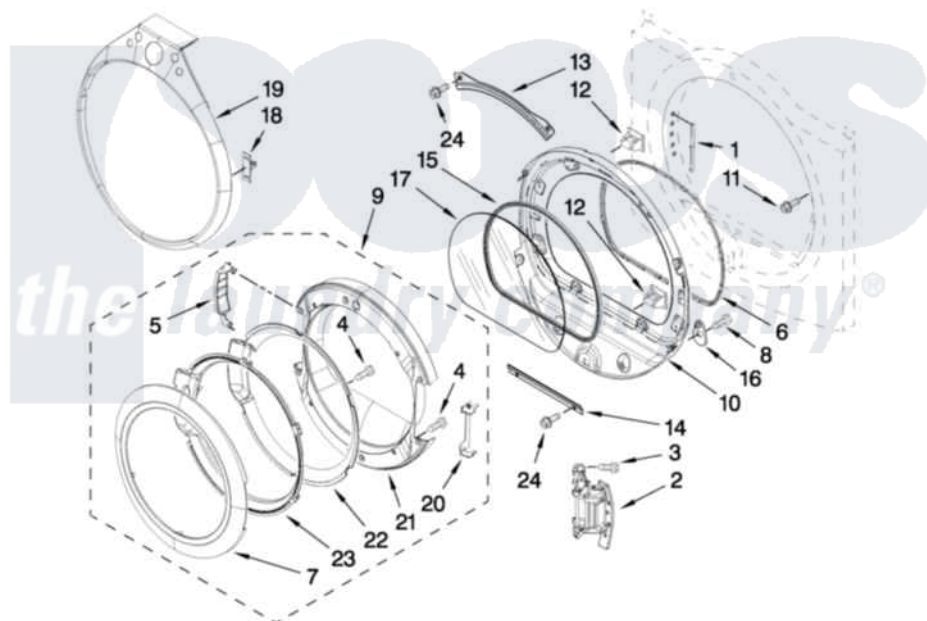

# Whirlpool YWED9450WW1 04 - DOOR PARTS

## DOOR PARTS

For Models: YWED9450WW1 (White) YWED9450WL1 (Mercury) YWED9450WR1 (Red)

FOR ORDERING INFORMATION REFER TO PARTS PRICE LIST

W10275050

7

[Whirlpool Residential Whirlpool YWED9450WW1 Dryer Parts](#) Parts Diagram 04 - DOOR PARTS

[Click on the part number to view part](#)

Item	Original Part Number	Replaced By	Status	Part Description
1	<a href="#">W10085210</a>			Label-Hinge Hole Cover Front Panel
2	<a href="#">W10139920</a>			Door Hinge Assembly
3	<a href="#">W10159996</a>			Screw, 10-24 X 25/64
4	<a href="#">9742177</a>			Screw, 8-18 X .625
5	<a href="#">W10180119</a>			Cover-Hinge, Stationary Cover Hinge
NI	BLANK		Not Available	(Following Parts Not Included)
"	BLANK		Not Available	COVER-HINGE (R.H.)
6	BLANK		Not Available	SEAL-DOOR
7	BLANK		Not Available	HANDLE-RING
8	BLANK		Not Available	SCREW, 10-16 X 1/2
9	BLANK		Not Available	DOOR ASSEMBLY (OUTER)
10	BLANK		Not Available	DOOR ASSEMBLY (INNER) (INCLUDES ITEM: 12)
11	BLANK		Not Available	SCREW, 8-18 X 11/16
12	BLANK		Not Available	DOOR CATCH ASSEMBLY

13	BLANK	Not Available	RETAINER-WINDOW (UPPER)
14	BLANK	Not Available	RETAINER-WINDOW (LOWER)
15	BLANK	Not Available	GASKET, WINDOW
16	BLANK	Not Available	SCREW-PLUG
17	BLANK	Not Available	WINDOW
18	BLANK	Not Available	CLIP, METAL
19	BLANK	Not Available	TEAR-DROP TRIM & CLIP ASSEMBLY (WHITE)
"	BLANK	Not Available	TEAR-DROP TRIM & CLIP ASSEMBLY (MERCURY)
"	BLANK	Not Available	TEAR-DROP TRIM & CLIP ASSEMBLY (RED)
20	BLANK	Not Available	DOOR-SHIELD
21	BLANK	Not Available	DOOR INTERMEDIATE
22	BLANK	Not Available	DOOR MASK
23	BLANK	Not Available	DOOR SCREEN
24	BLANK	Not Available	SCREW, 10-16 X 1/2