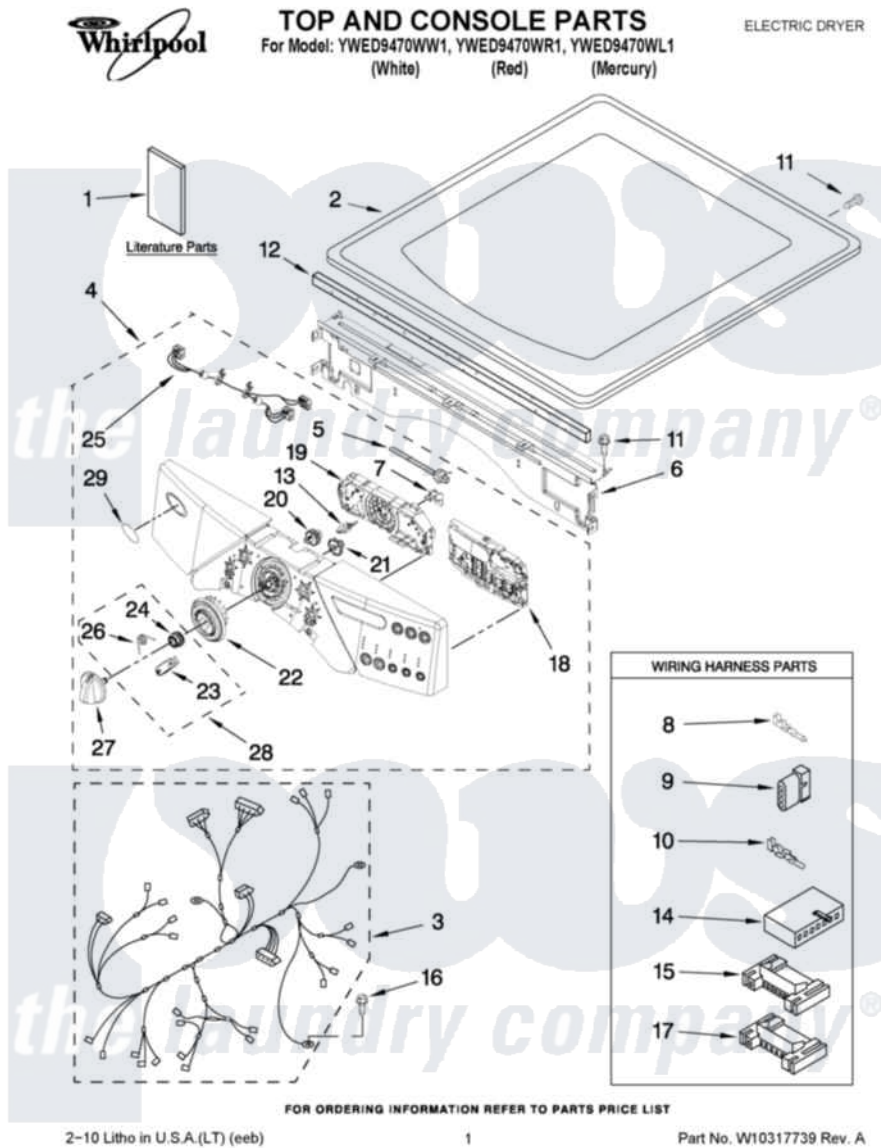

Whirlpool YWED9470WL1 01 - TOP AND CONSOLE PARTS

Whirlpool Residential Whirlpool YWED9470WL1 Dryer Parts Parts Diagram 01 - TOP AND CONSOLE PARTS
Click on the part number to view part

Item	Original Part Number	Replaced By	Status	Part Description
1	W10244607			Use And Care Guide
"	W10258369		Not Available	TECH SHEET
"	W10255469		Not Available	INSTALLATION INSTRUCTIONS
2	3980634	W10117263		Top
"	W10249738			Toe Panel
"	W10249739			Top
3	W10251445		Not Available	HARNESS, MAIN
4	W10255229			Panel, Console
"	W10255231			Panel, Console
"	W10255230			Panel, Console
5	3391018			Tie Cable
6	W10215656			Bracket, Console
7	W10112268			Clip-Harness
8	94614			Terminal
9	3936144			Do-It-Yourself Repair Manuals
10	94613	596797		Terminal

11	3390647	488729	Screw
12	W10112267		Foam-Seal Control Bracket
13	W10030070	W10012480	Kit
14	3936150		Connector, 7-Circuit
15	3395683		Receptacle, Multi-Terminal
16	693995		Screw, Hex Head
17	2203186		Connector, 5-Circuit
18	W10279773		User Interface
19	W10279709		User Interface,
20	W10012430		Encoder, Wheel Kit.
21	W10012440		Retainer-Snap
22	W10250089		Knob, Light Ring
23	W10012810	280230	Encoder, Wheel Kit.
24	W10012460	280230	Encoder, Wheel Kit.
25	W10242906		Harness, Communication
26	W10012820	280230	Encoder, Wheel Kit.
27	W10190685		Knob, Control
28	280230		Encoder, Wheel Kit.
29	W10117943	8303811	Badge, Assembly