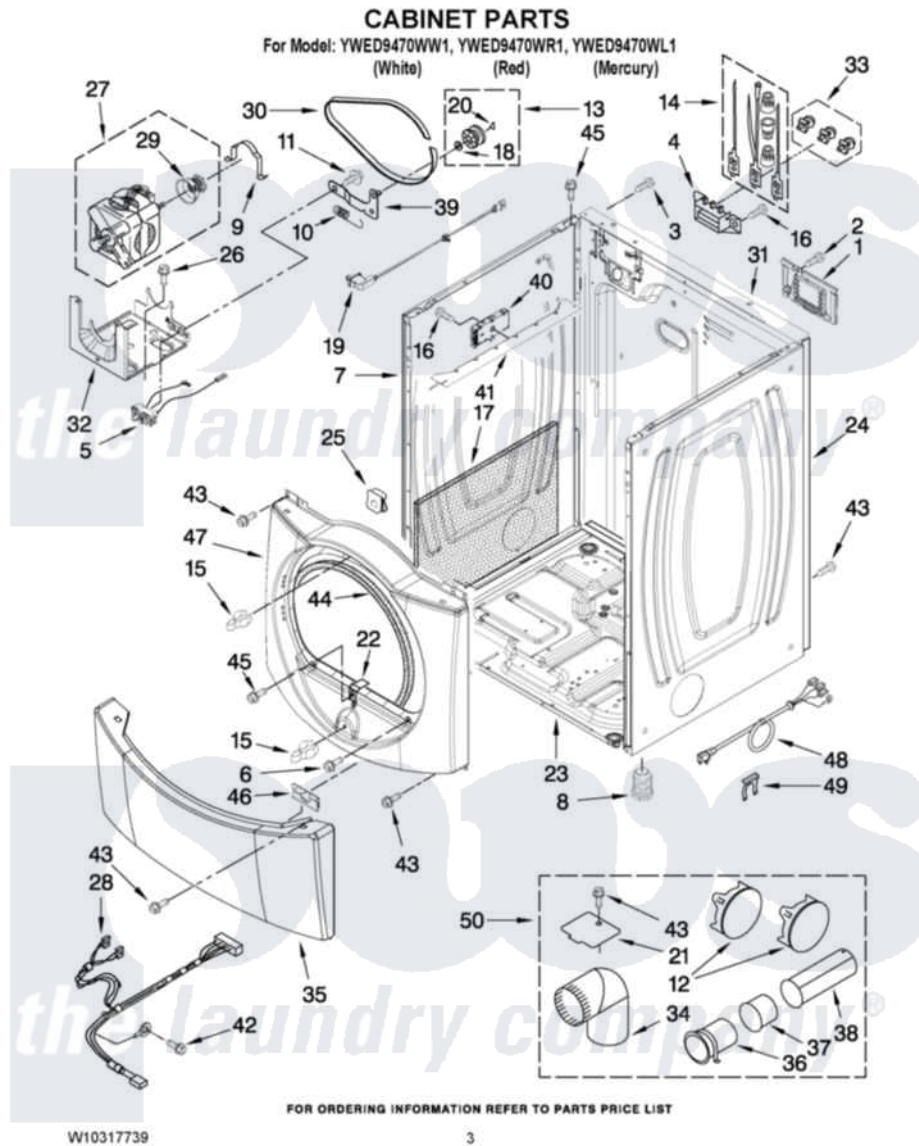

# Whirlpool YWED9470WL1 02 - CABINET PARTS

Whirlpool [Residential Whirlpool YWED9470WL1 Dryer Parts](#) Parts Diagram 02 - CABINET PARTS  
Click on the part number to view part

Item	Original Part Number	Replaced By	Status	Part Description
1	W10286180	<a href="#">W10119283</a>		Cover, Terminal Block
2	3390814	<a href="#">90767</a>		Screw, 8A X 3/8 HeX Washer Head Tapping
3	8533974	<a href="#">4331106</a>		Screw, No.10-32 X 7/16
4	<a href="#">3397659</a>			Block, Terminal
5	W10246525	<a href="#">W10314253</a>		Switch, Assembly Broken Belt
6	3357011	<a href="#">308685</a>		Side Trim )
7	<a href="#">W10192435</a>			Panel, Side
"	<a href="#">W10249768</a>			Panel, Side
"	<a href="#">W10249727</a>			Panel, Side
8	3392100	<a href="#">49621</a>		Feet-Leveling
NI	<a href="#">279810</a>			Foot-Optional
9	<a href="#">660658</a>			Clamp, Motor Mounting 343481 685441
10	<a href="#">3387374</a>			Spring, Idler
11	<a href="#">3389420</a>			Retainer-Idler 1/4-20 X 1/16
12	<a href="#">49252</a>			Plug, Multivent