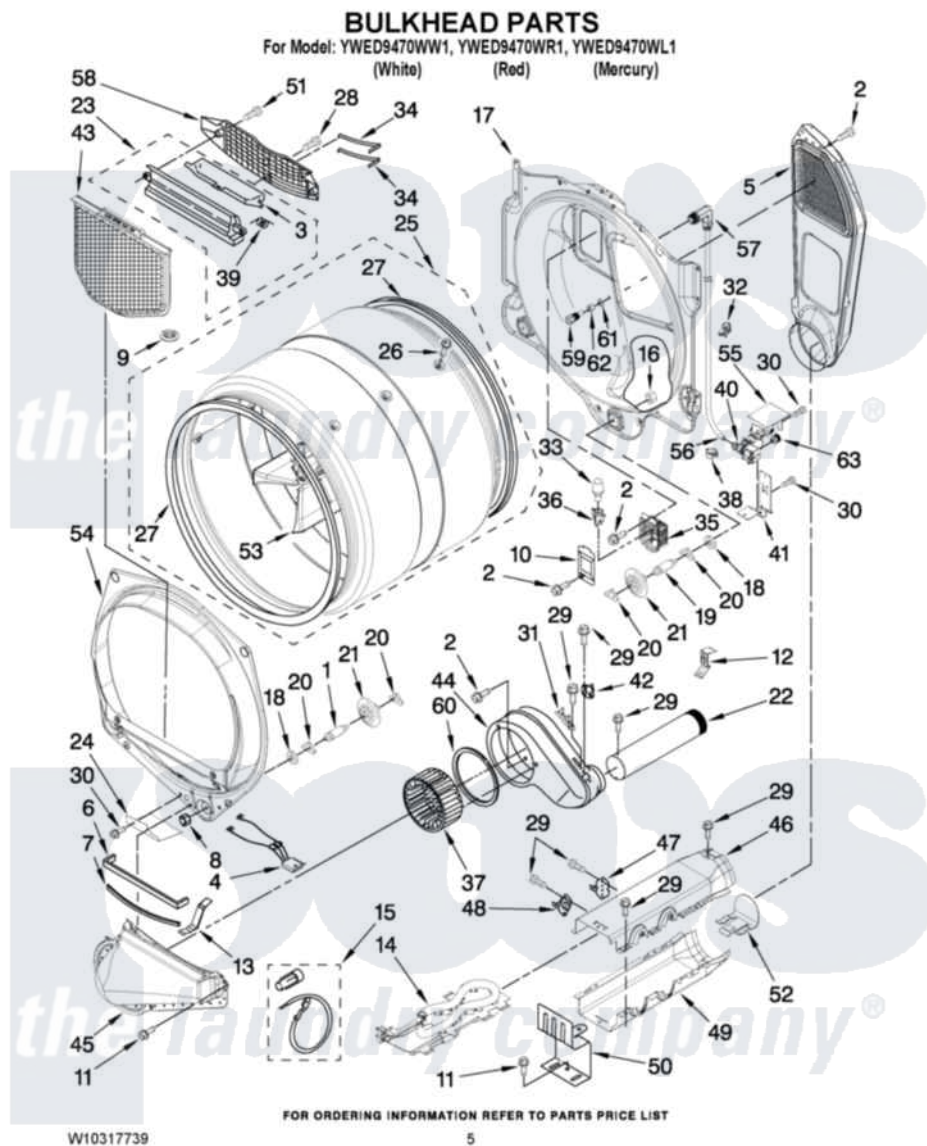

Whirlpool YWED9470WL1 03 - BULKHEAD PARTS

Whirlpool Residential Whirlpool YWED9470WL1 Dryer Parts Parts Diagram 03 - BULKHEAD PARTS
Click on the part number to view part

Item	Original Part Number	Replaced By	Status	Part Description
1	8575324	W10359271		Shaft, Drum Roller Threads
2	3390647	488729		Screw
3	W10153413			Door, Lint Screen
4	3406653			Harness, Sensor
5	697354	3387911		Duct-Air
6	697813			Seal, Outlet Housing
7	697814	697813		Seal, Outlet Housing
8	3934666	W10080210		Nut, 3/8 X 16
9	W10128544			Housing-Outlet
10	3402841	8532165		Lens, Drum Light
11	489463			Screw, 8-18 X 1/16
12	8572105			Retainer, Toe Panel
13	8066208			Clip-Exhaust
14	8544771			Heater Element
15	279457			Wire Kit, Terminal
16	W10001120	W10080190		Nut, 3/8-16