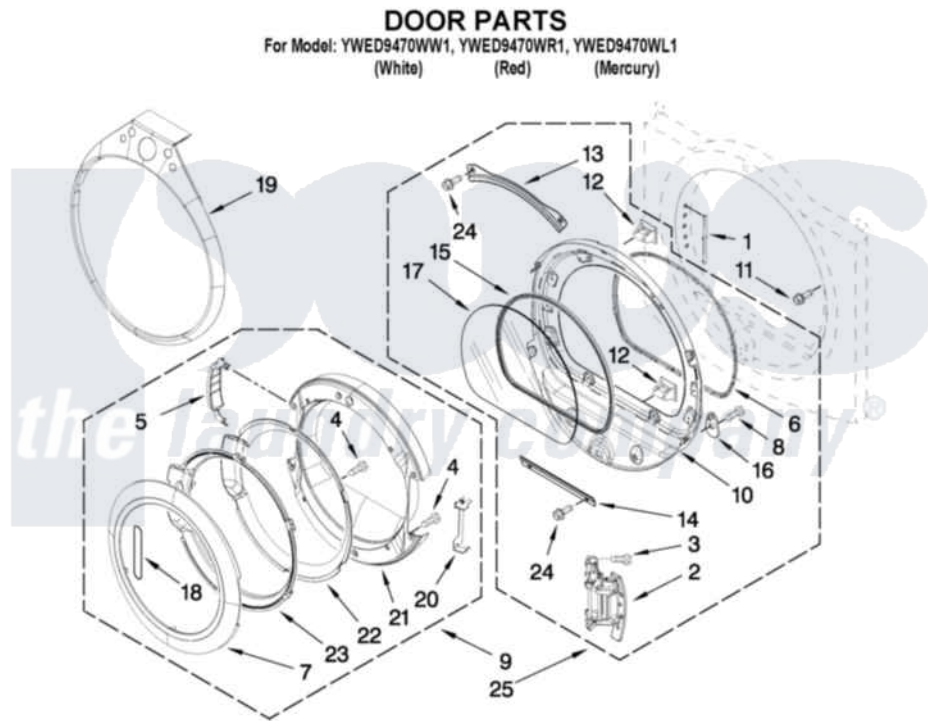

Whirlpool YWED9470WL1 04 - DOOR PARTS

W10317739

FOR ORDERING INFORMATION REFER TO PARTS PRICE LIST

7

Whirlpool [Residential Whirlpool YWED9470WL1 Dryer Parts](#) Parts Diagram 04 - DOOR PARTS
Click on the part number to view part

Item	Original Part Number	Replaced By	Status	Part Description
1	W10085230			Label, Hinge Hole Cover
2	W10310366			Door Hinge Assembly
3	W10159996			Screw, 10-24 X 25/64
4	9742177			Screw, 8-18 X .625
5	W10180119			Cover-Hinge, Stationary Cover Hinge
"	W10181197			Cover Hinge
6	W10139457			Seal-Door Handle, Ring Door
7	W10193522			Door Frame Assembly
8	3400224			Screw, 1/4-20 X 3/8
9	W10193530			Door Assembly
10	8578229			Door Assembly
11	355515			Screw, 8-18 X 11/16
12	690081	279570		Latch
13	8519356			Retainer-Window
14	8519354			Retainer-Window
15	8579662			Gasket, Window

16	W10048910		Screw-Plug
17	8566254		Glass-Window
18	W10153281	W10121607	Pad, Door Handle
19	W10246600		Tear-Drop Trim And Clip Assembly
"	W10249767		Tear-Drop Trim And Clip Assembly
"	W10249765		Tear-Drop Trim And Clip Assembly
20	W10180120		Shield, Door
21	W10180118		Door, Intermediate
22	W10180117		Door Mask
23	W10171571		Screen, Door
24	3393258	3373329D	Screw
25	8577819		Door Assembly